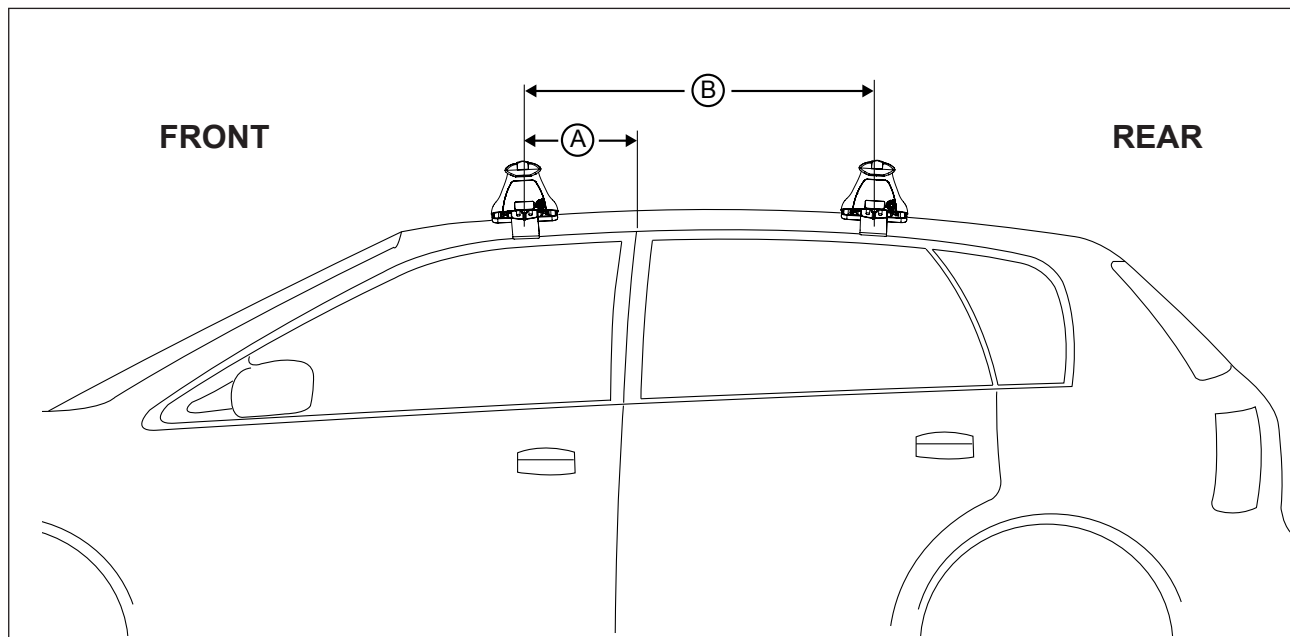

DK201 Rhino-Rack VA, Aero, Euro & HD crossbar instruction

IDENTIFICATION CHART

VA crossbar

AERO crossbar

EURO crossbar

HD crossbar

Vehicle	Date	Crossbar	Front					Rear					
			Right Pad/ Clamp	Left Pad/ Clamp	Measurement strip length per side	Measurement strip length per side	Measurement Distance (x)	Foot plate arrow direction	Right Pad/ Clamp	Left Pad/ Clamp	Measurement strip length per side	Measurement strip length per side	Measurement Distance (x)
Hyundai Tucson 5dr suv	2011-	1260mm	M415 SUB0151	M414 SUB0151	189mm	76mm	1026mm / 40,25/64"	OUT	M416 SUB0257	173mm	60mm	994mm / 39,9/64"	OUT
			Arrow OUT						Arrow OUT				
Hyundai ix35 5dr suv	2010-	1260mm	M415 SUB0151	M414 SUB0151	189mm	76mm	1026mm / 40,25/64"	OUT	M416 SUB0257	173mm	60mm	994mm / 39,9/64"	OUT
			Arrow OUT						Arrow OUT				

DK201 Rhino-Rack VA, Aero, Euro & HD crossbar instruction

Measurement A: CENTRE of door jamb to CENTRE arrow of leg foot plate.

Measurement B: CENTRE of Front leg foot plate arrow to CENTRE of Rear leg foot plate arrow.

VEHICLE	Date	Measurement A	Measurement B	Load Rating (includes racks 5kg/ 11lbs)
Hyundai Tucson 5dr suv	2011-	170mm / 6,11/16"	670mm / 26,3/8"	75kg / 165lbs
Hyundai ix35 5dr suv	2010-	170mm / 6,11/16"	670mm / 26,3/8"	75kg / 165lbs