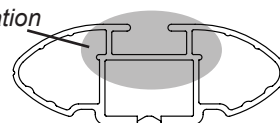

DK201 Rhino-Rack VA, Aero, Euro & HD crossbar instruction

IDENTIFICATION CHART

VA crossbar

AERO crossbar

EURO crossbar

HD crossbar

Vehicle	Date	Crossbar	Front					Rear					
			Right Pad/ Clamp	Left Pad/ Clamp	Measurement strip length per side	Measurement strip length per side	Measurement Distance (x)	Foot plate arrow direction	Right Pad/ Clamp	Left Pad/ Clamp	Measurement strip length per side	Measurement strip length per side	Measurement Distance (x)
Hyundai Tucson 5dr suv	2011-	1260mm	M415 SUB0151	M414 SUB0151	189mm	76mm	1026mm / 40,25/64"	OUT	M416 SUB0257	173mm	60mm	994mm / 39,9/64"	OUT
			Arrow OUT						Arrow OUT				
Hyundai ix35 5dr suv	2010-	1260mm	M415 SUB0151	M414 SUB0151	189mm	76mm	1026mm / 40,25/64"	OUT	M416 SUB0257	173mm	60mm	994mm / 39,9/64"	OUT
			Arrow OUT						Arrow OUT				

DK201 Rhino-Rack VA, Aero, Euro & HD crossbar instruction

Measurement A: CENTRE of door jamb to CENTRE arrow of leg foot plate.

Measurement B: CENTRE of Front leg foot plate arrow to CENTRE of Rear leg foot plate arrow.