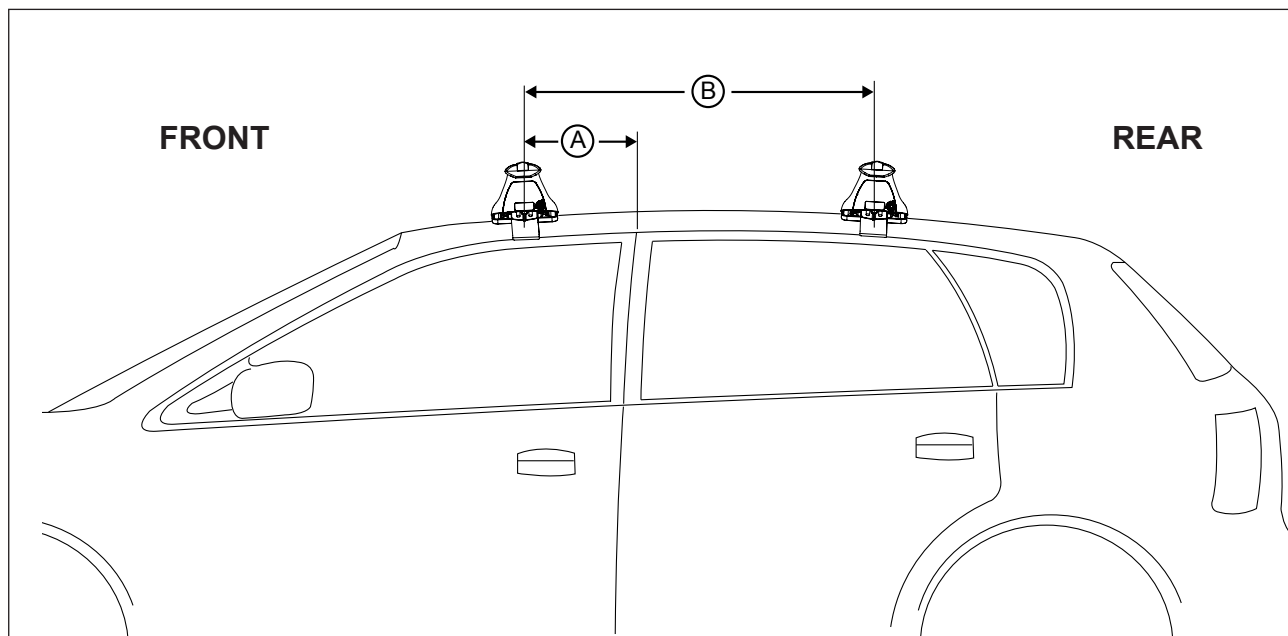

DK197 Rhino-Rack VA, Aero, Euro & HD crossbar instruction

Measurement A: CENTRE of door jamb to CENTRE arrow of leg foot plate.

Measurement B: CENTRE of Front leg foot plate arrow to CENTRE of Rear leg foot plate arrow.

Carrying capacity: Roof rack is rated to 75kg. Please refer to manufacturers handbook for your vehicles maximum roof load capacity. Always use the lower of the two figures.

If your vehicle is not listed on this fitting instruction please refer to your countries Rhino-Rack web site for the latest information.

VEHICLE	Date	Measurement A	Measurement B	Load Rating (includes racks 5kg/11lbs)
AUDI A6 (4F) 4dr sedan (AU/NZ)	10/04-06/11	300mm / 11,13/16"	700mm / 27,9/16"	75kg / 165lbs
AUDI A6 (4F) 4dr sedan (EUR)	04-11	300mm / 11,13/16"	700mm / 27,9/16"	75kg / 165lbs
AUDI A6 (4F) 4dr sedan (USA)	05-11	300mm / 11,13/16"	700mm / 27,9/16"	75kg / 165lbs
AUDI S6 (4F) 4dr sedan (AU/NZ)	11/06-09/11	300mm / 11,13/16"	700mm / 27,9/16"	75kg / 165lbs
AUDI S6 (4F) 4dr sedan (EUR)	06-11	300mm / 11,13/16"	700mm / 27,9/16"	75kg / 165lbs
AUDI S6 (4F) 4dr sedan (USA)	07-11	300mm / 11,13/16"	700mm / 27,9/16"	75kg / 165lbs