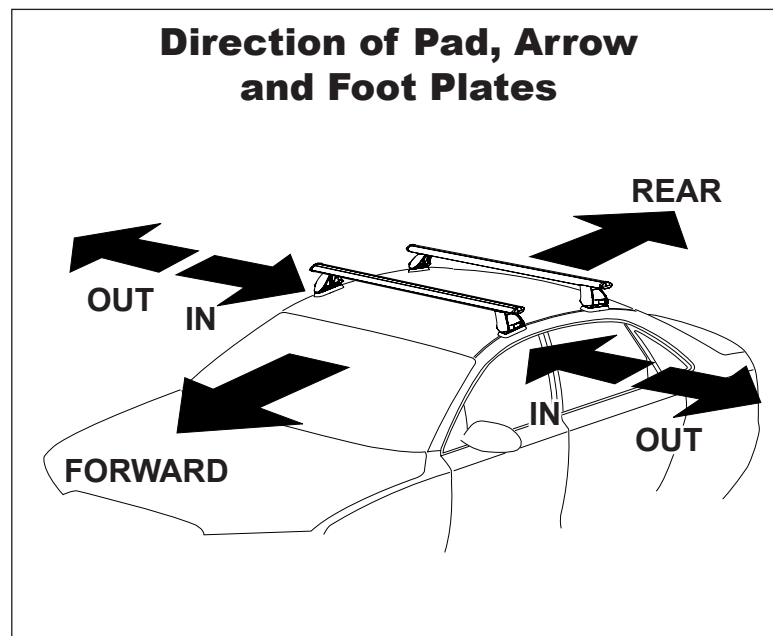

DK197 Rhino-Rack VA, Aero, Euro & HD crossbar instruction

Measurement A: CENTRE of door jamb to CENTRE arrow of leg foot plate.

Measurement B: CENTRE of Front leg foot plate arrow to CENTRE of Rear leg foot plate arrow.

Carrying capacity: Roof rack is rated to 75kg. Please refer to manufacturers handbook for your vehicles maximum roof load capacity. Always use the lower of the two figures.

If your vehicle is not listed on this fitting instruction please refer to your countries Rhino-Rack web site for the latest information.

VEHICLE	Date	Measurement A	Measurement B	Load Rating (includes racks 5kg/11lbs)
AUDI A6 (4F) 4dr sedan (AU/NZ)	10/04-06/11	300mm / 11,13/16"	700mm / 27,9/16"	75kg / 165lbs
AUDI A6 (4F) 4dr sedan (EUR)	04-11	300mm / 11,13/16"	700mm / 27,9/16"	75kg / 165lbs
AUDI A6 (4F) 4dr sedan (USA)	05-11	300mm / 11,13/16"	700mm / 27,9/16"	75kg / 165lbs
AUDI S6 (4F) 4dr sedan (AU/NZ)	11/06-09/11	300mm / 11,13/16"	700mm / 27,9/16"	75kg / 165lbs
AUDI S6 (4F) 4dr sedan (EUR)	06-11	300mm / 11,13/16"	700mm / 27,9/16"	75kg / 165lbs
AUDI S6 (4F) 4dr sedan (USA)	07-11	300mm / 11,13/16"	700mm / 27,9/16"	75kg / 165lbs