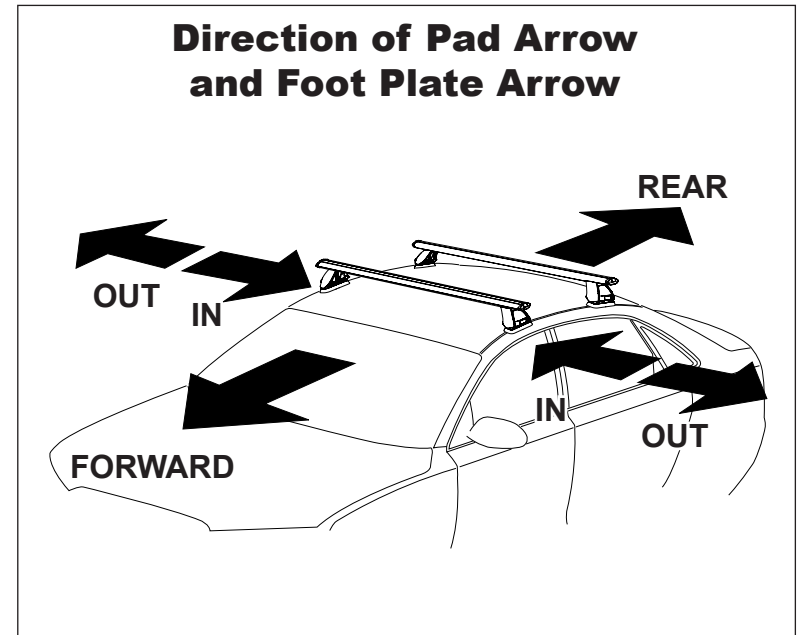

Rhino-Rack 2500 Series - DK174/DK174F instruction

CONTROLLED

Measurement A: CENTRE of door jamb to CENTRE arrow of leg foot plate.

Measurement B: CENTRE of Front leg foot plate arrow to CENTRE of Rear leg foot plate arrow.

Carrying capacity: Roof rack is rated up to 75kg. Please refer to manufacturers handbook for your vehicles maximum roof load capacity. Always use the lower of the two figures.

If your vehicle is not listed on this fitting instruction please refer to your countries Rhino-Rack web site for the latest information.

Vehicle	Date	Measurement A	Measurement B	Load Rating Up to (includes racks 5kg/ 11lbs)
Toyota Tacoma 3rd Gen Double Cab (Caution: Sunroof may contact roof racks)	16-	220mm/ 8,21/32"	800mm/ 31,1/2"	75kg/ 165lbs
Toyota Tacoma 2nd Gen Double Cab	05-15	220mm/ 8,21/32"	800mm/ 31,1/2"	75kg/ 165lbs
Volvo S60 4dr sedan	01-09	360mm/ 14,11/64"	710mm/ 27,61/64"	75kg/ 165lbs