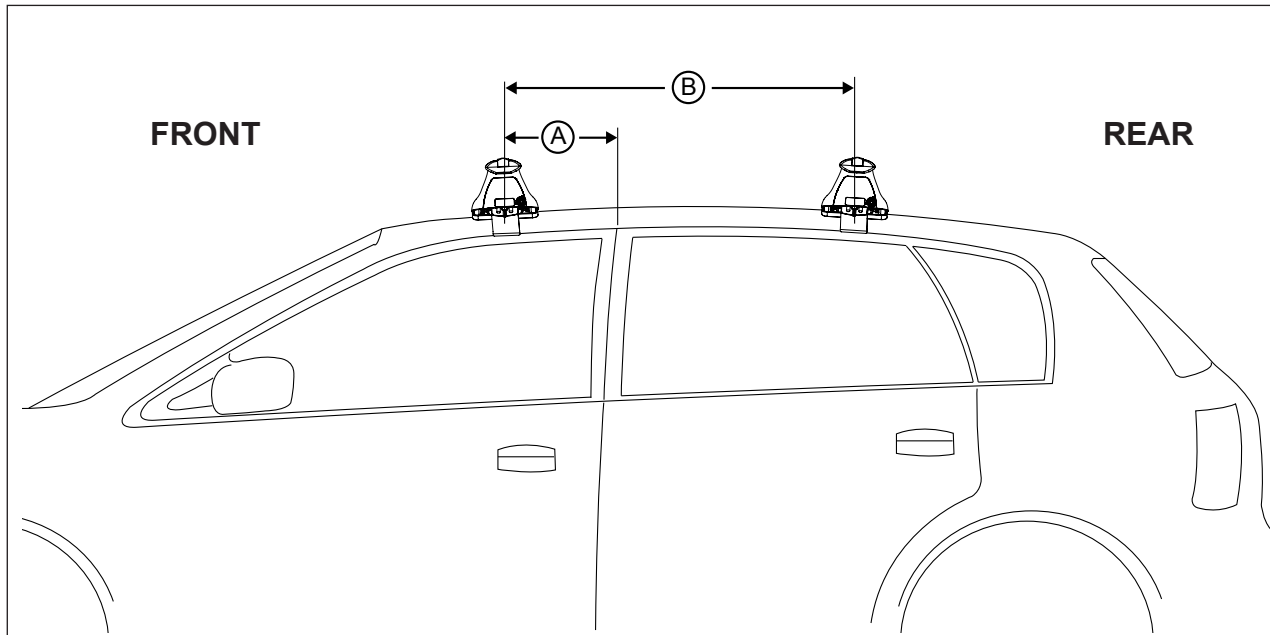

Rhino-Rack 2500 Series - DK174/DK174F instruction

CONTROLLED

Measurement A: CENTRE of door jamb to CENTRE arrow of leg foot plate.

Measurement B: CENTRE of Front leg foot plate arrow to CENTRE of Rear leg foot plate arrow.

Carrying capacity: Roof rack is rated up to 75kg. Please refer to manufacturers handbook for your vehicles maximum roof load capacity. Always use the lower of the two figures.

If your vehicle is not listed on this fitting instruction please refer to your countries Rhino-Rack web site for the latest information.

Vehicle	Date	Measurement A	Measurement B	Load Rating Up to (includes racks 5kg/ 11lbs)
Toyota Tacoma 3rd Gen Double Cab (Caution: Sunroof may contact roof racks)	16-	220mm/ 8,21/32"	800mm/ 31,1/2"	75kg/ 165lbs
Toyota Tacoma 2nd Gen Double Cab	05-15	220mm/ 8,21/32"	800mm/ 31,1/2"	75kg/ 165lbs
Volvo S60 4dr sedan	01-09	360mm/ 14,11/64"	710mm/ 27,61/64"	75kg/ 165lbs