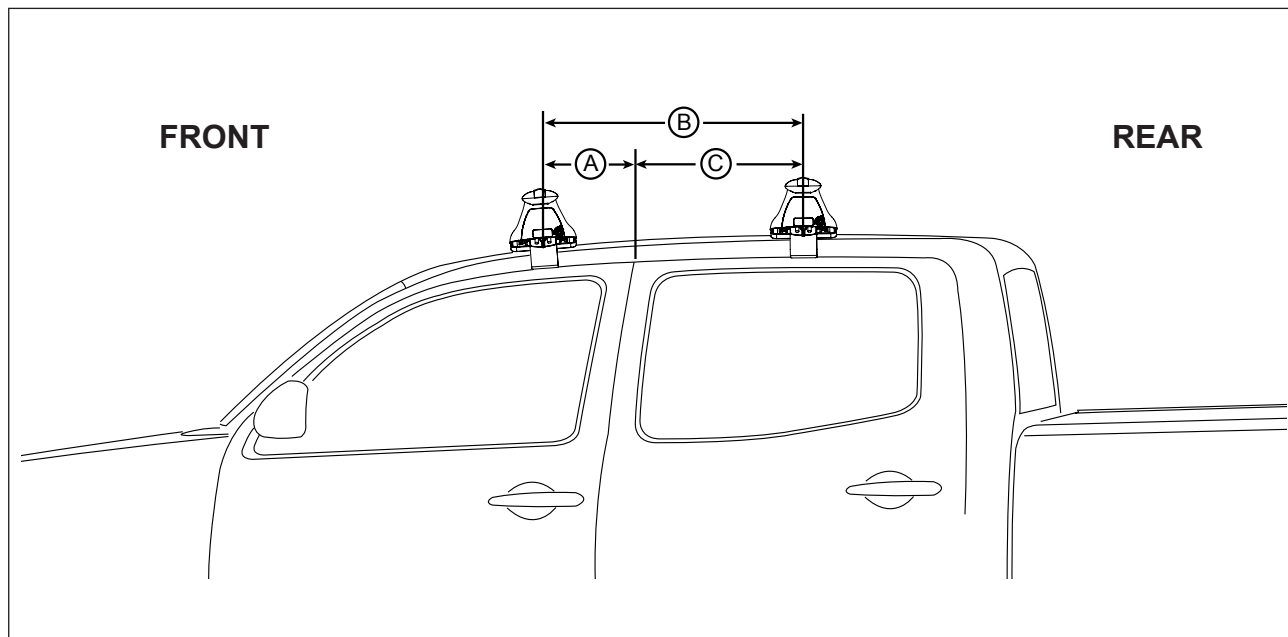

DK170 Rhino-Rack VA, Aero, Euro & HD crossbar instruction

IDENTIFICATION CHART

VA crossbar

AERO crossbar

EURO crossbar

HD crossbar

Vehicle	Date	Crossbar	Front					Rear						
			Right Pad/ Clamp	Left Pad/ Clamp	Measurement strip length per side	Measurement strip length per side	Measurement Distance (x)	Foot plate arrow direction	Right Pad/ Clamp	Left Pad/ Clamp	Measurement strip length per side	Measurement strip length per side	Measurement Distance (x)	Foot plate arrow direction
Nissan Path-finder R51 (AU/NZ/EUR/ UK/ZA)	07/05-	1375mm	M368 SUB0174		146mm	91mm	1055mm / 41,17/32"	OUT	M368 SUB0174		91mm (dual crossbar) 92mm (single crossbar)	86mm (dual crossbar) 87mm (single crossbar)	1045mm / 41,9/64" 1047mm / 41,7/32" (single crossbar)	OUT
			Arrow OUT						Arrow OUT					
Nissan Path-finder R51 (USA/CA)	05-12	1375mm	M368 SUB0174		146mm	91mm	1055mm / 41,17/32"	OUT	M368 SUB0174		91mm (dual crossbar) 92mm (single crossbar)	86mm (dual crossbar) 87mm (single crossbar)	1045mm / 41,9/64" 1047mm / 41,7/32" (single crossbar)	OUT
			Arrow OUT						Arrow OUT					

DK170 Rhino-Rack VA, Aero, Euro & HD crossbar instruction

Measurement A: CENTRE of door jamb to CENTRE arrow of leg foot plate.

Measurement B: CENTRE of Front leg foot plate arrow to CENTRE of Rear leg foot plate arrow.

VEHICLE	Date	Measurement A	Measurement B	Measurement C	Load Rating (includes racks 5kg/11lbs)
Nissan Pathfinder R51 (AU/NZ/EUR/UK/ZA)	07/05-	250mm / 9,27/32" (dual crossbar)	770mm / 30,5/16" (dual crossbar)	180mm / 7,3/32" (single crossbar)	75kg / 165lbs (dual crossbar) 35kg / 77lbs (single crossbar)
Nissan Pathfinder R51 (USA/CA)	05-12	250mm / 9,27/32" (dual crossbar)	770mm / 30,5/16" (dual crossbar)	180mm / 7,3/32" (single crossbar)	75kg / 165lbs (dual crossbar) 35kg / 77lbs (single crossbar)