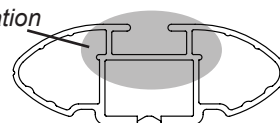

DK170 Rhino-Rack VA, Aero, Euro & HD crossbar instruction

IDENTIFICATION CHART

VA crossbar

AERO crossbar

EURO crossbar

HD crossbar

Vehicle	Date	Crossbar	Front					Rear						
			Right Pad/ Clamp	Left Pad/ Clamp	Measurement strip length per side	Measurement strip length per side	Measurement Distance (x)	Foot plate arrow direction	Right Pad/ Clamp	Left Pad/ Clamp	Measurement strip length per side	Measurement strip length per side	Measurement Distance (x)	Foot plate arrow direction
Nissan Path-finder R51 (AU/NZ/EUR/ UK/ZA)	07/05-	1375mm	M368 SUB0174		146mm	91mm	1055mm / 41,17/32"	OUT	M368 SUB0174		91mm (dual crossbar) 92mm (single crossbar)	86mm (dual crossbar) 87mm (single crossbar)	1045mm / 41,9/64" 1047mm / 41,7/32" (single crossbar)	OUT
			Arrow OUT						Arrow OUT					
Nissan Path-finder R51 (USA/CA)	05-12	1375mm	M368 SUB0174		146mm	91mm	1055mm / 41,17/32"	OUT	M368 SUB0174		91mm (dual crossbar) 92mm (single crossbar)	86mm (dual crossbar) 87mm (single crossbar)	1045mm / 41,9/64" 1047mm / 41,7/32" (single crossbar)	OUT
			Arrow OUT						Arrow OUT					

DK170 Rhino-Rack VA, Aero, Euro & HD crossbar instruction

Measurement A: CENTRE of door jamb to CENTRE arrow of leg foot plate.

Measurement B: CENTRE of Front leg foot plate arrow to CENTRE of Rear leg foot plate arrow.