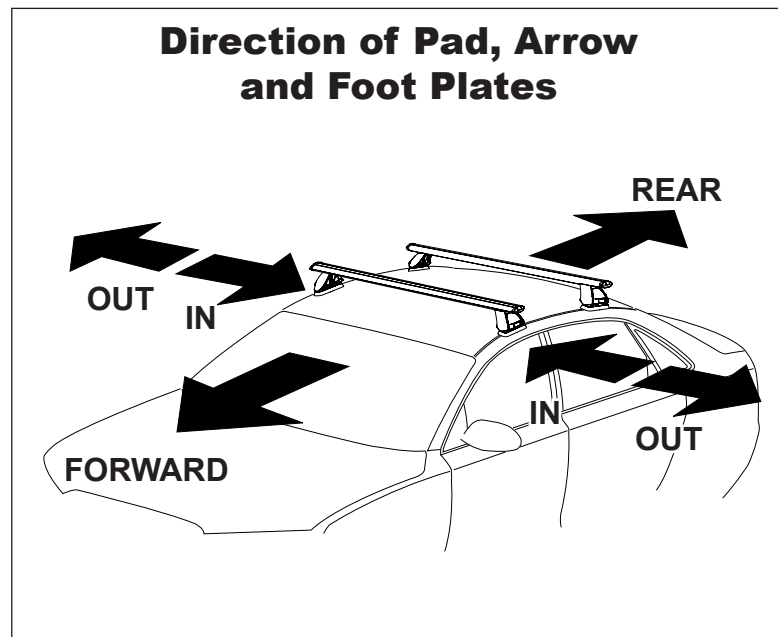

DK154 Rhino-Rack VA, Aero, Euro & HD crossbar instruction

Measurement A: CENTRE of door jamb to CENTRE arrow of leg foot plate.

Measurement B: CENTRE of Front leg foot plate arrow to CENTRE of Rear leg foot plate arrow.

Carrying capacity: Roof rack is rated to 75kg. Please refer to manufacturers handbook for your vehicles maximum roof load capacity. Always use the lower of the two figures.

If your vehicle is not listed on this fitting instruction please refer to your countries Rhino-Rack web site for the latest information.

VEHICLE	Date	Measurement A	Measurement B	Load Rating (includes racks 5kg/ 11lbs)
Honda Fit 5dr hatch	2008 on	270mm / 10,5/8"	700mm / 27,9/16"	50kg / 110lbs
Honda Jazz 5dr hatch	08/2008 on	270mm / 10,5/8"	700mm / 27,9/16"	50kg / 110lbs