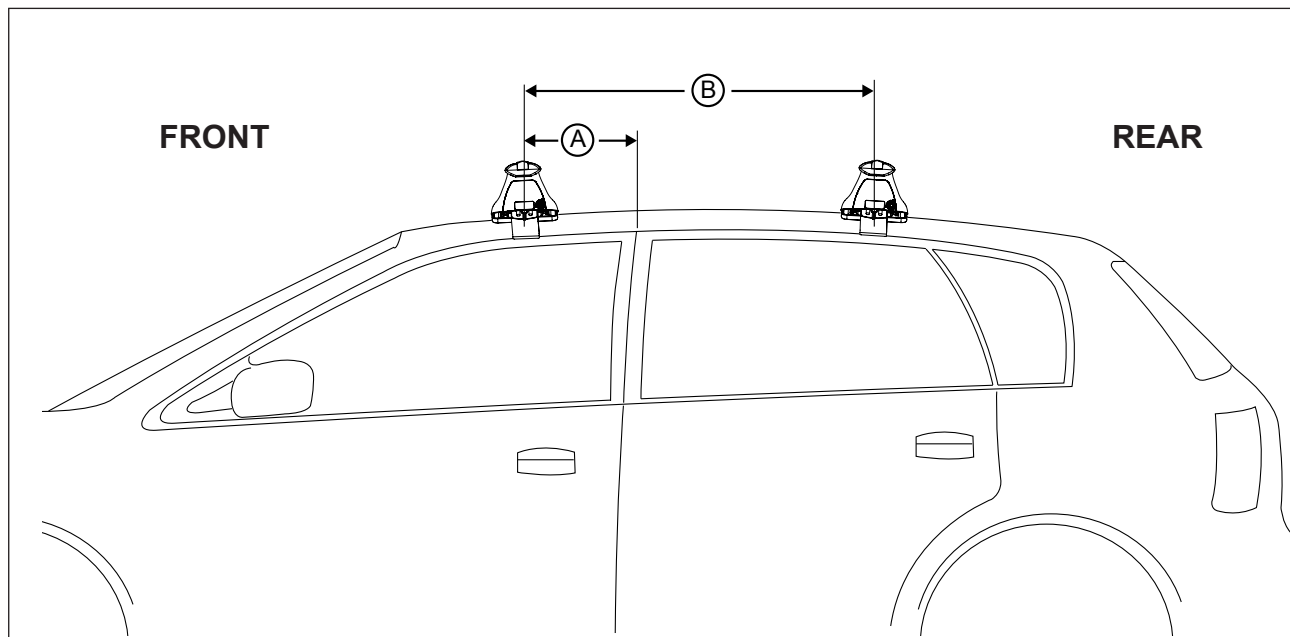

DK154 Rhino-Rack VA, Aero, Euro & HD crossbar instruction

Measurement A: CENTRE of door jamb to CENTRE arrow of leg foot plate.

Measurement B: CENTRE of Front leg foot plate arrow to CENTRE of Rear leg foot plate arrow.

Carrying capacity: Roof rack is rated to 75kg. Please refer to manufacturers handbook for your vehicles maximum roof load capacity. Always use the lower of the two figures.

If your vehicle is not listed on this fitting instruction please refer to your countries Rhino-Rack web site for the latest information.

VEHICLE	Date	Measurement A	Measurement B	Load Rating (includes racks 5kg/ 11lbs)
Honda Fit 5dr hatch	2008 on	270mm / 10,5/8"	700mm / 27,9/16"	50kg / 110lbs
Honda Jazz 5dr hatch	08/2008 on	270mm / 10,5/8"	700mm / 27,9/16"	50kg / 110lbs