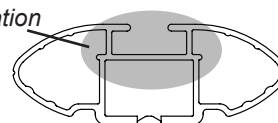

DK154 Rhino-Rack VA, Aero, Euro & HD crossbar instruction

IDENTIFICATION CHART

VA crossbar

AERO crossbar

EURO crossbar

HD crossbar

Vehicle	Date	Crossbar	Front					Rear						
			Right Pad/Clamp	Left Pad/Clamp	Measurement strip length per side	Measurement strip length per side	Measurement Distance (x)	Foot plate arrow direction	Right Pad/Clamp	Left Pad/Clamp	Measurement strip length per side	Measurement strip length per side	Measurement Distance (x)	Foot plate arrow direction
Honda Fit 5dr hatch	2008 on	1260mm	M366 SUB0176	M366 SUB0176	170mm	57mm	988mm / 38,57/64"	OUT	M366 SUB0151	M366 SUB0151	131mm	18mm	910mm / 35,53/64"	OUT
			Arrow FORWARD						Arrow FORWARD					
Honda Jazz 5dr hatch	08/2008 on	1260mm	M366 SUB0176	M366 SUB0176	170mm	57mm	988mm / 38,57/64"	OUT	M366 SUB0151	M366 SUB0151	131mm	18mm	910mm / 35,53/64"	OUT
			Arrow FORWARD						Arrow FORWARD					

DK154 Rhino-Rack VA, Aero, Euro & HD crossbar instruction

Measurement A: CENTRE of door jamb to CENTRE arrow of leg foot plate.

Measurement B: CENTRE of Front leg foot plate arrow to CENTRE of Rear leg foot plate arrow.

DK154 Rhino-Rack VA, Aero, Euro & HD crossbar instruction

Crossbar	Slot Length on Aero/ Euro	VA formula (based on Euro/ Aero) 300mm slot
DA106 1060mm	187mm	+110mm
DA1180 1180mm	245mm	+55mm
DA1260 1260mm	187mm	+113mm
DA1375 1375mm	245mm	+55mm
DA1500 1500mm	245mm	+55mm