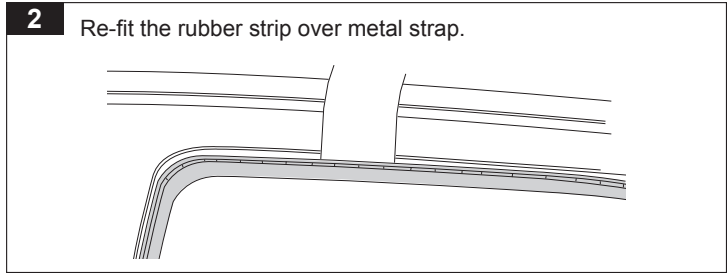

DK144 Rhino-Rack VA, Aero, Euro & HD crossbar instruction

IDENTIFICATION CHART

VA crossbar

AERO crossbar

EURO crossbar

HD crossbar

Vehicle	Date	Crossbar	Front					Rear						
			Right Pad/ Clamp	Left Pad/ Clamp	Measurement strip length per side	Measurement strip length per side	Measurement Distance (x)	Foot plate arrow direction	Right Pad/ Clamp	Left Pad/ Clamp	Measurement strip length per side	Measurement strip length per side	Measurement Distance (x)	Foot plate arrow direction
Great Wall V200 Dual Cab utility	08/11-	1260mm	M367 SUB0246	M367 SUB0246	151mm	38mm	950mm / 37,13/32"	OUT	M367 SUB0246	M367 SUB0246	142mm	29mm	932mm / 36,11/16"	OUT
			Arrow FORWARD						Arrow FORWARD					
Great Wall V240 Dual Cab utility	07/09-	1260mm	M367 SUB0246	M367 SUB0246	151mm	38mm	950mm / 37,13/32"	OUT	M367 SUB0246	M367 SUB0246	142mm	29mm	932mm / 36,11/16"	OUT
			Arrow FORWARD						Arrow FORWARD					
Great Wall Steed Dual Cab utility	2009-	1260mm	M367 SUB0246	M367 SUB0246	151mm	38mm	950mm / 37,13/32"	OUT	M367 SUB0246	M367 SUB0246	142mm	29mm	932mm / 36,11/16"	OUT
			Arrow FORWARD						Arrow FORWARD					

DK144 Rhino-Rack VA, Aero, Euro & HD crossbar instruction

Measurement A: CENTRE of door jamb to CENTRE arrow of leg foot plate.

Measurement B: CENTRE of Front leg foot plate arrow to CENTRE of Rear leg foot plate arrow.

VEHICLE	Date	Measurement A	Measurement B	Load Rating (includes racks 5kg/ 11lbs)
Great Wall V200 Dual Cab utility	08/11-	220mm / 8,21/32"	700mm / 27,9/16"	75kg / 165lbs
Great Wall V240 Dual Cab utility	07/09-	220mm / 8,21/32"	700mm / 27,9/16"	75kg / 165lbs
Great Wall Steed Dual Cab utility	2009-	220mm / 8,21/32"	700mm / 27,9/16"	75kg / 165lbs

DK144 Rhino-Rack VA, Aero, Euro & HD crossbar instruction

Crossbar	Slot Length on Aero/ Euro	VA formula (based on Euro/ Aero) 300mm slot
DA106 1060mm	187mm	+110mm
DA1180 1180mm	245mm	+55mm
DA1260 1260mm	187mm	+113mm
DA1375 1375mm	245mm	+55mm
DA1500 1500mm	245mm	+55mm