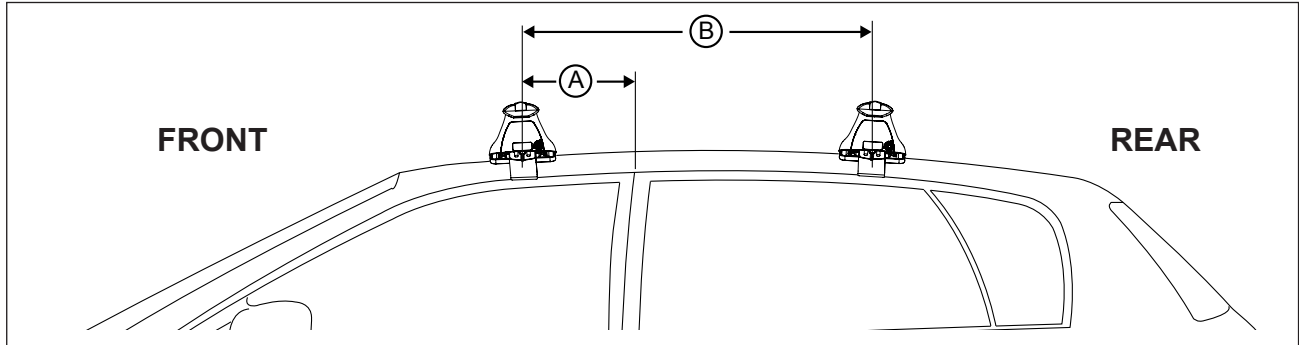

DK144 Rhino-Rack VA, Aero, Euro & HD crossbar instruction

IDENTIFICATION CHART

VA crossbar

AERO crossbar

EURO crossbar

HD crossbar

Vehicle	Date	Crossbar	Front					Rear						
			Right Pad/ Clamp	Left Pad/ Clamp	Measurement strip length per side	Measurement strip length per side	Measurement Distance (x)	Foot plate arrow direction	Right Pad/ Clamp	Left Pad/ Clamp	Measurement strip length per side	Measurement strip length per side	Measurement Distance (x)	Foot plate arrow direction
Great Wall V200 Dual Cab utility	08/11-	1260mm	M367 SUB0246	M367 SUB0246	151mm	38mm	950mm / 37,13/32"	OUT	M367 SUB0246	M367 SUB0246	142mm	29mm	932mm / 36,11/16"	OUT
			Arrow FORWARD						Arrow FORWARD					
Great Wall V240 Dual Cab utility	07/09-	1260mm	M367 SUB0246	M367 SUB0246	151mm	38mm	950mm / 37,13/32"	OUT	M367 SUB0246	M367 SUB0246	142mm	29mm	932mm / 36,11/16"	OUT
			Arrow FORWARD						Arrow FORWARD					
Great Wall Steed Dual Cab utility	2009-	1260mm	M367 SUB0246	M367 SUB0246	151mm	38mm	950mm / 37,13/32"	OUT	M367 SUB0246	M367 SUB0246	142mm	29mm	932mm / 36,11/16"	OUT
			Arrow FORWARD						Arrow FORWARD					

DK144 Rhino-Rack VA, Aero, Euro & HD crossbar instruction

Measurement A: CENTRE of door jamb to CENTRE arrow of leg foot plate.

Measurement B: CENTRE of Front leg foot plate arrow to CENTRE of Rear leg foot plate arrow.

VEHICLE	Date	Measurement A	Measurement B	Load Rating (includes racks 5kg/ 11lbs)
Great Wall V200 Dual Cab utility	08/11-	220mm / 8,21/32"	700mm / 27,9/16"	75kg / 165lbs
Great Wall V240 Dual Cab utility	07/09-	220mm / 8,21/32"	700mm / 27,9/16"	75kg / 165lbs
Great Wall Steed Dual Cab utility	2009-	220mm / 8,21/32"	700mm / 27,9/16"	75kg / 165lbs

DK144 Rhino-Rack VA, Aero, Euro & HD crossbar instruction

Crossbar	Slot Length on Aero/ Euro	VA formula (based on Euro/ Aero) 300mm slot
DA106 1060mm	187mm	+110mm
DA1180 1180mm	245mm	+55mm
DA1260 1260mm	187mm	+113mm
DA1375 1375mm	245mm	+55mm
DA1500 1500mm	245mm	+55mm