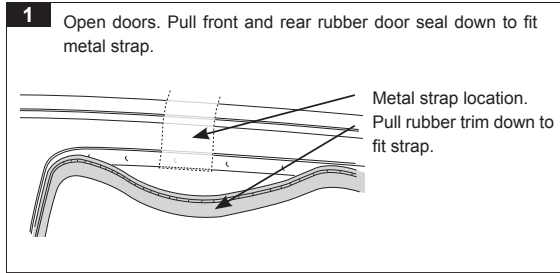

DK144 Rhino-Rack VA, Aero, Euro & HD crossbar instruction

IDENTIFICATION CHART

VA crossbar

AERO crossbar

EURO crossbar

HD crossbar

Vehicle	Date	Crossbar	Front					Rear						
			Right Pad/ Clamp	Left Pad/ Clamp	Measurement strip length per side	Measurement strip length per side	Measurement Distance (x)	Foot plate arrow direction	Right Pad/ Clamp	Left Pad/ Clamp	Measurement strip length per side	Measurement strip length per side	Measurement Distance (x)	Foot plate arrow direction
Great Wall V200 Dual Cab utility	08/11-	1260mm	M367 SUB0246	M367 SUB0246	151mm	38mm	950mm / 37,13/32"	OUT	M367 SUB0246	M367 SUB0246	142mm	29mm	932mm / 36,11/16"	OUT
			Arrow FORWARD						Arrow FORWARD					
Great Wall V240 Dual Cab utility	07/09-	1260mm	M367 SUB0246	M367 SUB0246	151mm	38mm	950mm / 37,13/32"	OUT	M367 SUB0246	M367 SUB0246	142mm	29mm	932mm / 36,11/16"	OUT
			Arrow FORWARD						Arrow FORWARD					
Great Wall Steed Dual Cab utility	2009-	1260mm	M367 SUB0246	M367 SUB0246	151mm	38mm	950mm / 37,13/32"	OUT	M367 SUB0246	M367 SUB0246	142mm	29mm	932mm / 36,11/16"	OUT
			Arrow FORWARD						Arrow FORWARD					

DK144 Rhino-Rack VA, Aero, Euro & HD crossbar instruction

Measurement A: CENTRE of door jamb to CENTRE arrow of leg foot plate.

Measurement B: CENTRE of Front leg foot plate arrow to CENTRE of Rear leg foot plate arrow.

VEHICLE	Date	Measurement A	Measurement B	Load Rating (includes racks 5kg/ 11lbs)
Great Wall V200 Dual Cab utility	08/11-	220mm / 8,21/32"	700mm / 27,9/16"	75kg / 165lbs
Great Wall V240 Dual Cab utility	07/09-	220mm / 8,21/32"	700mm / 27,9/16"	75kg / 165lbs
Great Wall Steed Dual Cab utility	2009-	220mm / 8,21/32"	700mm / 27,9/16"	75kg / 165lbs

DK144 Rhino-Rack VA, Aero, Euro & HD crossbar instruction

Crossbar	Slot Length on Aero/ Euro	VA formula (based on Euro/ Aero) 300mm slot
DA106 1060mm	187mm	+110mm
DA1180 1180mm	245mm	+55mm
DA1260 1260mm	187mm	+113mm
DA1375 1375mm	245mm	+55mm
DA1500 1500mm	245mm	+55mm