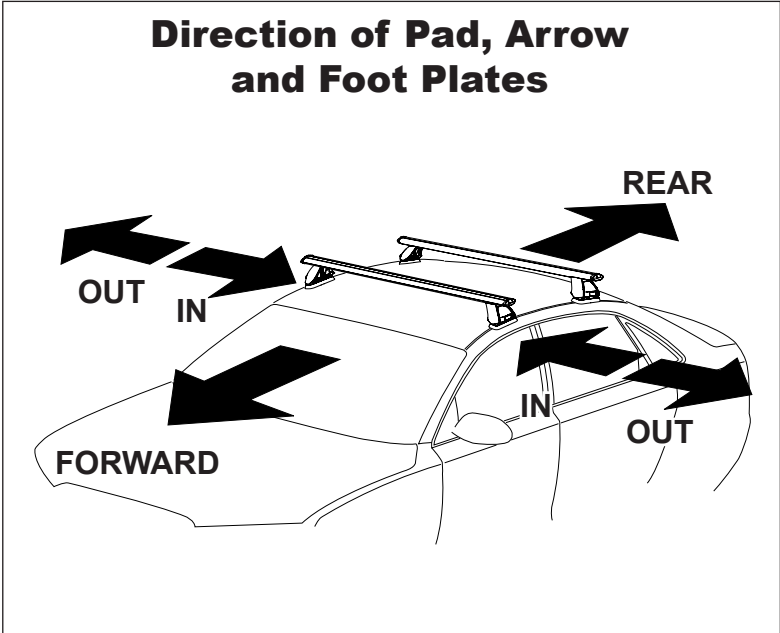

DK144 Rhino-Rack VA, Aero, Euro & HD crossbar instruction

IDENTIFICATION CHART

VA crossbar

AERO crossbar

EURO crossbar

HD crossbar

Vehicle	Date	Crossbar	Front					Rear						
			Right Pad/ Clamp	Left Pad/ Clamp	Measurement strip length per side	Measurement strip length per side	Measurement Distance (x)	Foot plate arrow direction	Right Pad/ Clamp	Left Pad/ Clamp	Measurement strip length per side	Measurement strip length per side	Measurement Distance (x)	Foot plate arrow direction
Great Wall V200 Dual Cab utility	08/11-	1260mm	M367 SUB0246	M367 SUB0246	151mm	38mm	950mm / 37,13/32"	OUT	M367 SUB0246	M367 SUB0246	142mm	29mm	932mm / 36,11/16"	OUT
			Arrow FORWARD						Arrow FORWARD					
Great Wall V240 Dual Cab utility	07/09-	1260mm	M367 SUB0246	M367 SUB0246	151mm	38mm	950mm / 37,13/32"	OUT	M367 SUB0246	M367 SUB0246	142mm	29mm	932mm / 36,11/16"	OUT
			Arrow FORWARD						Arrow FORWARD					
Great Wall Steed Dual Cab utility	2009-	1260mm	M367 SUB0246	M367 SUB0246	151mm	38mm	950mm / 37,13/32"	OUT	M367 SUB0246	M367 SUB0246	142mm	29mm	932mm / 36,11/16"	OUT
			Arrow FORWARD						Arrow FORWARD					

DK144 Rhino-Rack VA, Aero, Euro & HD crossbar instruction

Measurement A: CENTRE of door jamb to CENTRE arrow of leg foot plate.

Measurement B: CENTRE of Front leg foot plate arrow to CENTRE of Rear leg foot plate arrow.

VEHICLE	Date	Measurement A	Measurement B	Load Rating (includes racks 5kg/ 11lbs)
Great Wall V200 Dual Cab utility	08/11-	220mm / 8,21/32"	700mm / 27,9/16"	75kg / 165lbs
Great Wall V240 Dual Cab utility	07/09-	220mm / 8,21/32"	700mm / 27,9/16"	75kg / 165lbs
Great Wall Steed Dual Cab utility	2009-	220mm / 8,21/32"	700mm / 27,9/16"	75kg / 165lbs