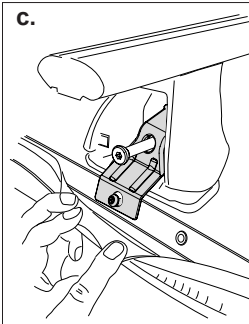

DK143 Rhino-Rack VA, Aero, Euro & HD crossbar instruction

IDENTIFICATION CHART

VA crossbar

AERO crossbar

EURO crossbar

HD crossbar

Vehicle	Date	Crossbar	Front					Rear						
			Right Pad/ Clamp	Left Pad/ Clamp	Measurement strip length per side	Measurement strip length per side	Measurement Distance (x)	Foot plate arrow direction	Right Pad/ Clamp	Left Pad/ Clamp	Measurement strip length per side	Measurement strip length per side	Measurement Distance (x)	Foot plate arrow direction
SAAB 9-3 5Dr Hatch	06/98-11/02	1180mm	M365 114504	M365 114504	135mm	80mm	838mm	OUT	M365 114504	M365 114504	117mm	62mm	802mm	OUT
			Arrow FORWARD						Arrow FORWARD					

DK143 Rhino-Rack VA, Aero, Euro & HD crossbar instruction

Measurement A: CENTRE of door jamb to CENTRE arrow of leg foot plate.

Measurement B: CENTRE of Front leg foot plate arrow to CENTRE of Rear leg foot plate arrow.

VEHICLE	Date	Measurement A	Measurement B	Load Rating (includes racks 5kg/11lbs)
SAAB 9-3 5Dr Hatch	06/98-11/02	N/A	N/A	50kg

DK143 Rhino-Rack VA, Aero, Euro & HD crossbar instruction

Crossbar	Slot Length on Aero/ Euro	VA formula (based on Euro/ Aero) 300mm slot
DA106 1060mm	187mm	+110mm
DA1180 1180mm	245mm	+55mm
DA1260 1260mm	187mm	+113mm
DA1375 1375mm	245mm	+55mm
DA1500 1500mm	245mm	+55mm