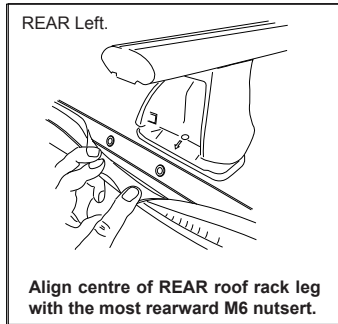

DK143 Rhino-Rack VA, Aero, Euro & HD crossbar instruction

Measurement A: CENTRE of door jamb to CENTRE arrow of leg foot plate.

Measurement B: CENTRE of Front leg foot plate arrow to CENTRE of Rear leg foot plate arrow.

Carrying capacity: Roof rack is rated to 75kg. Please refer to manufacturers handbook for your vehicles maximum roof load capacity. Always use the lower of the two figures.

If your vehicle is not listed on this fitting instruction please refer to your countries Rhino-Rack web site for the latest information.

VEHICLE	Date	Measurement A	Measurement B	Load Rating (includes racks 5kg/11lbs)
SAAB 9-3 5Dr Hatch	06/98-11/02	N/A	N/A	50kg