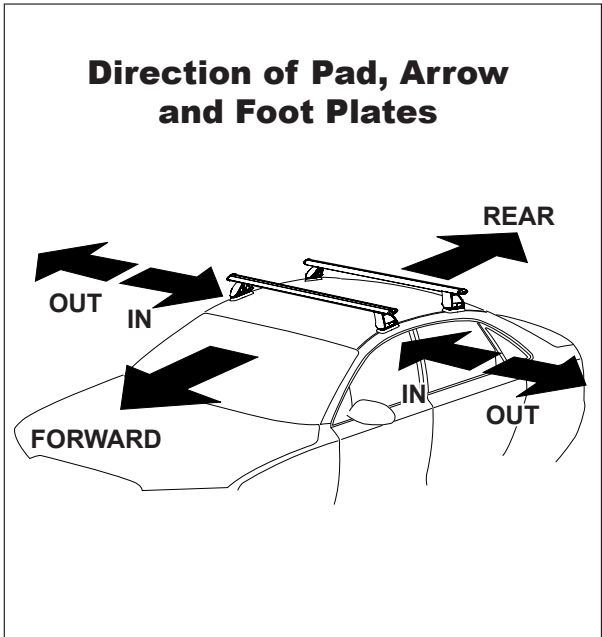

DK143 Rhino-Rack VA, Aero, Euro & HD crossbar instruction

Measurement A: CENTRE of door jamb to CENTRE arrow of leg foot plate.

Measurement B: CENTRE of Front leg foot plate arrow to CENTRE of Rear leg foot plate arrow.

Carrying capacity: Roof rack is rated to 75kg. Please refer to manufacturers handbook for your vehicles maximum roof load capacity. Always use the lower of the two figures.

If your vehicle is not listed on this fitting instruction please refer to your countries Rhino-Rack web site for the latest information.

VEHICLE	Date	Measurement A	Measurement B	Load Rating (includes racks 5kg/11lbs)
SAAB 9-3 5Dr Hatch	06/98-11/02	N/A	N/A	50kg