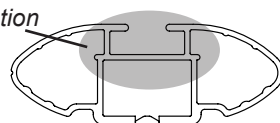

DK143 Rhino-Rack VA, Aero, Euro & HD crossbar instruction

IDENTIFICATION CHART

VA crossbar

AERO crossbar

EURO crossbar

HD crossbar

Vehicle	Date	Crossbar	Front					Rear						
			Right Pad/ Clamp	Left Pad/ Clamp	Measurement strip length per side	Measurement strip length per side	Measurement Distance (x)	Foot plate arrow direction	Right Pad/ Clamp	Left Pad/ Clamp	Measurement strip length per side	Measurement strip length per side	Measurement Distance (x)	Foot plate arrow direction
SAAB 9-3 5Dr Hatch	06/98-11/02	1180mm	M365 114504	M365 114504	135mm	80mm	838mm	OUT	M365 114504	M365 114504	117mm	62mm	802mm	OUT
			Arrow FORWARD						Arrow FORWARD					

DK143 Rhino-Rack VA, Aero, Euro & HD crossbar instruction

Measurement A: CENTRE of door jamb to CENTRE arrow of leg foot plate.

Measurement B: CENTRE of Front leg foot plate arrow to CENTRE of Rear leg foot plate arrow.

VEHICLE	Date	Measurement A	Measurement B	Load Rating (includes racks 5kg/11lbs)
SAAB 9-3 5Dr Hatch	06/98-11/02	N/A	N/A	50kg

DK143 Rhino-Rack VA, Aero, Euro & HD crossbar instruction

Crossbar	Slot Length on Aero/ Euro	VA formula (based on Euro/ Aero) 300mm slot
DA106 1060mm	187mm	+110mm
DA1180 1180mm	245mm	+55mm
DA1260 1260mm	187mm	+113mm
DA1375 1375mm	245mm	+55mm
DA1500 1500mm	245mm	+55mm