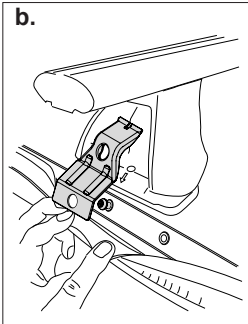

DK143 Rhino-Rack VA, Aero, Euro & HD crossbar instruction

IDENTIFICATION CHART

VA crossbar

AERO crossbar

EURO crossbar

HD crossbar

Vehicle	Date	Crossbar	Front					Rear						
			Right Pad/ Clamp	Left Pad/ Clamp	Measurement strip length per side	Measurement strip length per side	Measurement Distance (x)	Foot plate arrow direction	Right Pad/ Clamp	Left Pad/ Clamp	Measurement strip length per side	Measurement strip length per side	Measurement Distance (x)	Foot plate arrow direction
SAAB 9-3 5Dr Hatch	06/98-11/02	1180mm	M365 114504	M365 114504	135mm	80mm	838mm	OUT	M365 114504	M365 114504	117mm	62mm	802mm	OUT
			Arrow FORWARD						Arrow FORWARD					

DK143 Rhino-Rack VA, Aero, Euro & HD crossbar instruction

Measurement A: CENTRE of door jamb to CENTRE arrow of leg foot plate.

Measurement B: CENTRE of Front leg foot plate arrow to CENTRE of Rear leg foot plate arrow.

VEHICLE	Date	Measurement A	Measurement B	Load Rating (includes racks 5kg/11lbs)
SAAB 9-3 5Dr Hatch	06/98-11/02	N/A	N/A	50kg

DK143 Rhino-Rack VA, Aero, Euro & HD crossbar instruction

Crossbar	Slot Length on Aero/ Euro	VA formula (based on Euro/ Aero) 300mm slot
DA106 1060mm	187mm	+110mm
DA1180 1180mm	245mm	+55mm
DA1260 1260mm	187mm	+113mm
DA1375 1375mm	245mm	+55mm
DA1500 1500mm	245mm	+55mm