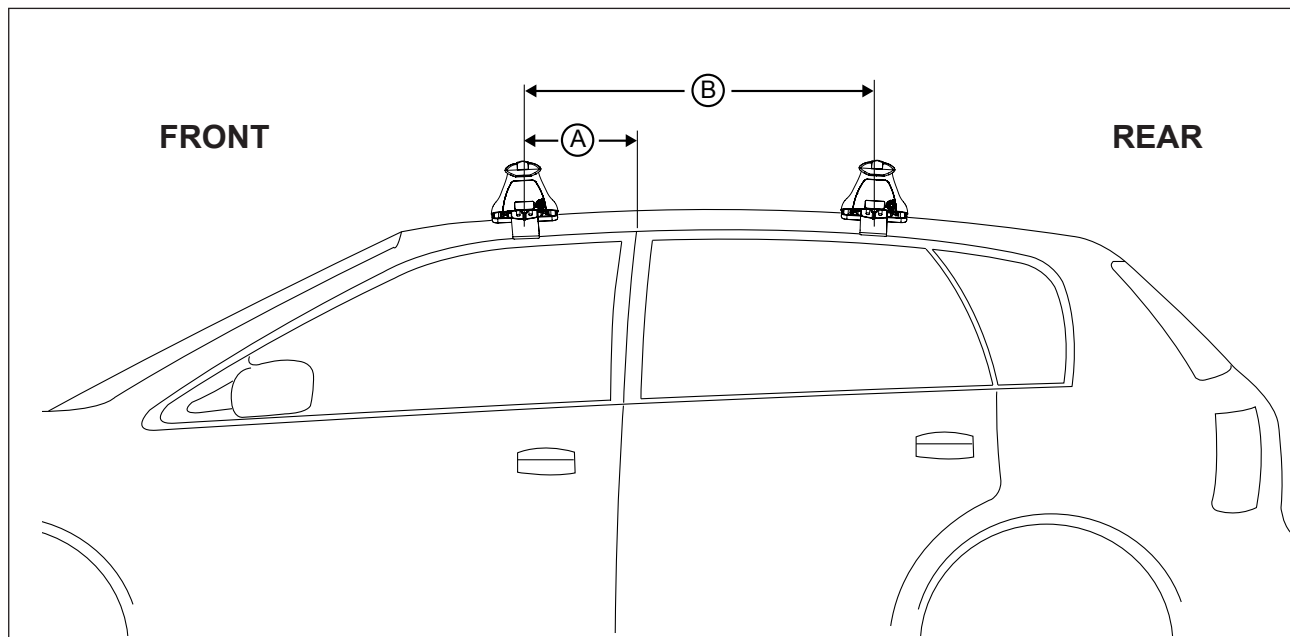

DK142 Rhino-Rack VA, Aero, Euro & HD crossbar instruction

Measurement A: CENTRE of door jamb to CENTRE arrow of leg foot plate.

Measurement B: CENTRE of Front leg foot plate arrow to CENTRE of Rear leg foot plate arrow.

Carrying capacity: Roof rack is rated to 75kg. Please refer to manufacturers handbook for your vehicles maximum roof load capacity. Always use the lower of the two figures.

If your vehicle is not listed on this fitting instruction please refer to your countries Rhino-Rack web site for the latest information.

VEHICLE	Date	Measurement A	Measurement B	Load Rating (includes racks 5kg/ 11lbs)
Holden Cruze 4dr sedan	06/09-	340mm / 13,3/8"	680mm / 26,25/32"	50kg / 110lbs
Chevrolet Cruze 4dr sedan	2011-	340mm / 13,3/8"	680mm / 26,25/32"	50kg / 110lbs
Daewoo Lacetti Premiere 4dr sedan	11/08-	340mm / 13,3/8"	680mm / 26,25/32"	50kg / 110lbs