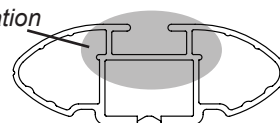

## IDENTIFICATION CHART

VA crossbar

AERO crossbar

EURO crossbar

HD crossbar

Vehicle	Date	Crossbar	Front					Rear						
			Right Pad/ Clamp	Left Pad/ Clamp	Measurement strip length per side	Measurement strip length per side	Measurement Distance ( x )	Foot plate arrow direction	Right Pad/ Clamp	Left Pad/ Clamp	Measurement strip length per side	Measurement strip length per side	Measurement Distance ( x )	Foot plate arrow direction
Holden Cruze 4dr sedan	06/09-	1260mm	M416 SUB0145	M416 SUB0145	163mm	50mm	974mm / 38,11/32"	OUT	M416 SUB0186	M416 SUB0186	144mm	31mm	936mm / 36,55/64"	OUT
			Arrow OUT						Arrow OUT					
Chevrolet Cruze 4dr sedan	2011-	1260mm	M416 SUB0145	M416 SUB0145	163mm	50mm	974mm / 38,11/32"	OUT	M416 SUB0186	M416 SUB0186	144mm	31mm	936mm / 36,55/64"	OUT
			Arrow OUT						Arrow OUT					
Daewoo Lacetti Premiere 4dr sedan	11/08-	1260mm	M416 SUB0145	M416 SUB0145	163mm	50mm	974mm / 38,11/32"	OUT	M416 SUB0186	M416 SUB0186	144mm	31mm	936mm / 36,55/64"	OUT
			Arrow OUT						Arrow OUT					

# DK142 Rhino-Rack VA, Aero, Euro & HD crossbar instruction

**Measurement A:** CENTRE of door jamb to CENTRE arrow of leg foot plate.

**Measurement B:** CENTRE of Front leg foot plate arrow to CENTRE of Rear leg foot plate arrow.

## DK142 Rhino-Rack VA, Aero, Euro & HD crossbar instruction

Crossbar	Slot Length on Aero/ Euro	VA formula (based on Euro/ Aero) 300mm slot
DA106 1060mm	187mm	+110mm
DA1180 1180mm	245mm	+55mm
DA1260 1260mm	187mm	+113mm
DA1375 1375mm	245mm	+55mm
DA1500 1500mm	245mm	+55mm