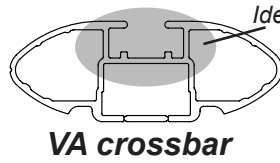

DK138 Rhino-Rack VA, Aero, Euro & HD crossbar instruction

IDENTIFICATION CHART

Vehicle	Date	Crossbar	Front					Rear						
			Right Pad/ Clamp	Left Pad/ Clamp	Measurement strip length per side	Measurement strip length per side	Measurement Distance (x)	Foot plate arrow direction	Right Pad/ Clamp	Left Pad/ Clamp	Measurement strip length per side	Measurement strip length per side	Measurement Distance (x)	Foot plate arrow direction
Toyota Kluger 5dr wagon	08/07-	1375mm	M368 SUB0151	M368 SUB0151	172mm	117mm	1107mm / 43,37/64"	OUT	M368 SUB0151	M368 SUB0151	109mm	104mm	1081mm / 42,9/16"	OUT
			Arrow OUT						Arrow OUT					
Kia Cerato 4dr sedan	01/09-	1260mm	M368 SUB0151	M368 SUB0151	161mm	48mm	970mm / 38,3/16"	OUT	M368 SUB0151	M368 SUB0151	160mm	47mm	968mm / 38,7/64"	OUT
			Arrow OUT						Arrow OUT					
Toyota Highlander 5dr SUV	2008-	1375mm	M368 SUB0151	M368 SUB0151	172mm	117mm	1107mm / 43,37/64"	OUT	M368 SUB0151	M368 SUB0151	109mm	104mm	1081mm / 42,9/16"	OUT
			Arrow OUT						Arrow OUT					
Scion XB 5dr hatch	04-07	1375mm	M368 SUB0151	M368 SUB0151	171mm	116mm	1205mm / 47,7/16"	OUT	M368 SUB0151	M368 SUB0151	168mm	113mm	1099mm / 43,17/64"	OUT
			Arrow OUT						Arrow OUT					
Hyundai Azera 4dr sedan	06-11	1260mm	M368 SUB0151	M368 SUB0151	159mm	46mm	966mm / 38,1/32"	OUT	M368 SUB0151	M368 SUB0151	173mm	60mm	994mm / 39,9/64"	IN
			Arrow OUT						Arrow OUT