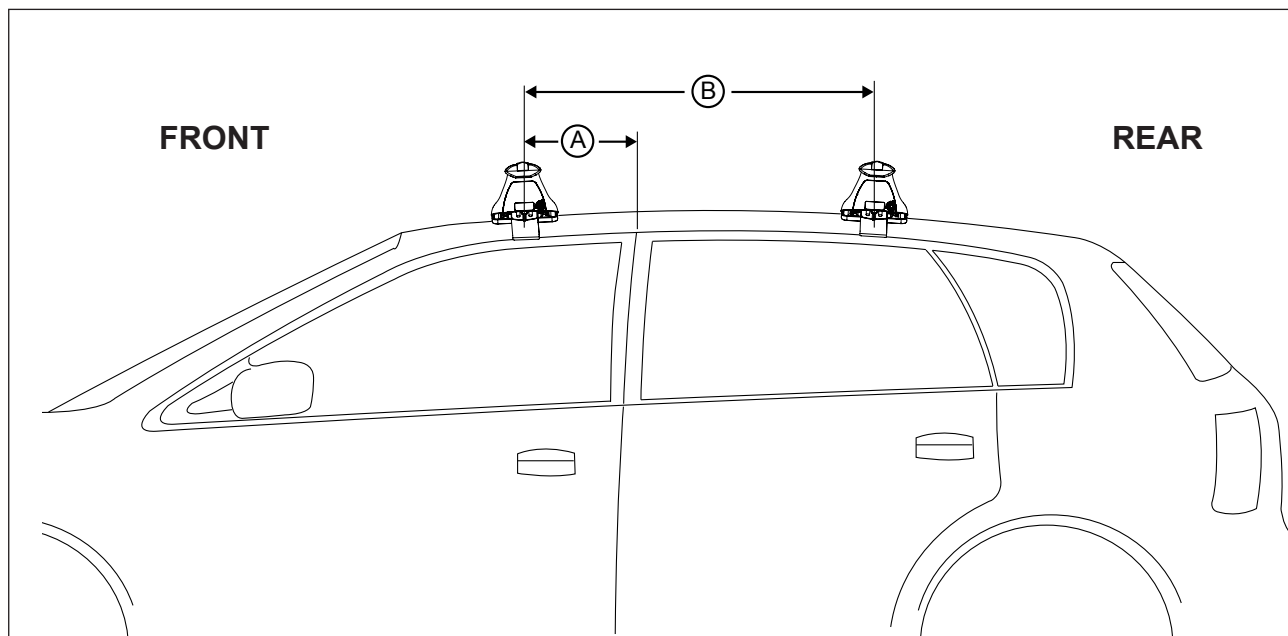

DK138 Rhino-Rack VA, Aero, Euro & HD crossbar instruction

Measurement A: CENTRE of door jamb to CENTRE arrow of leg foot plate.

Measurement B: CENTRE of Front leg foot plate arrow to CENTRE of Rear leg foot plate arrow.

Carrying capacity: Roof rack is rated to 75kg. Please refer to manufacturers handbook for your vehicles maximum roof load capacity. Always use the lower of the two figures.

If your vehicle is not listed on this fitting instruction please refer to your countries Rhino-Rack web site for the latest information.

VEHICLE	Date	Measurement A	Measurement B	Load Rating (includes racks 5kg/11lbs)
Toyota Kluger 5dr wagon	08/07-	150mm / 5,29/32"	800mm / 31,1/2"	60kg / 132lbs
Kia Cerato 4dr sedan	01/09-	250mm / 9,27/32"	650mm / 25,19/32"	50kg / 110lbs
Toyota Highlander 5dr SUV	2008-	150mm / 5,29/32"	800mm / 31,1/2"	60kg / 132lbs
Scion XB 5dr hatch	04-07	300mm / 11,13/16"	750mm / 29,17/32"	50kg / 110lbs
Hyundai Azera 4dr sedan	06-11	210mm / 8,17/64"	700mm / 27,9/16"	50kg / 110lbs
Hyundai Grandeur 4dr sedan TG	02/06-	210mm / 8,17/64"	700mm / 27,9/16"	50kg / 110lbs