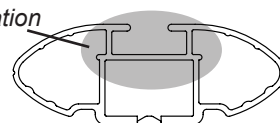

AERO crossbar

Vehicle	Date	Crossbar	Front					Rear						
			Right Pad/ Clamp	Left Pad/ Clamp	Measurement strip length per side	Measurement strip length per side	Measurement Distance (x)	Foot plate arrow direction	Right Pad/ Clamp	Left Pad/ Clamp	Measurement strip length per side	Measurement strip length per side	Measurement Distance (x)	Foot plate arrow direction
Hyundai Grandeur 4dr sedan TG	02/06-	1260mm	M368 SUB0151	M368 SUB0151	159mm	46mm	966mm / 38,1/32"	OUT	M368 SUB0151	M368 SUB0151	173mm	60mm	994mm / 39,9/64"	IN
			Arrow OUT						Arrow OUT