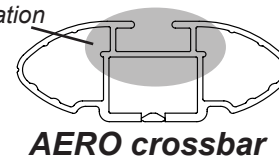

DK138 Rhino-Rack VA, Aero, Euro & HD crossbar instruction

IDENTIFICATION CHART

Vehicle	Date	Crossbar	Front					Rear						
			Right Pad/ Clamp	Left Pad/ Clamp	Measurement strip length per side	Measurement strip length per side	Measurement Distance (x)	Foot plate arrow direction	Right Pad/ Clamp	Left Pad/ Clamp	Measurement strip length per side	Measurement strip length per side	Measurement Distance (x)	Foot plate arrow direction
Toyota Kluger 5dr wagon	08/07-	1375mm	M368 SUB0151	M368 SUB0151	172mm	117mm	1107mm / 43,37/64"	OUT	M368 SUB0151	M368 SUB0151	109mm	104mm	1081mm / 42,9/16"	OUT
			Arrow OUT						Arrow OUT					
Kia Cerato 4dr sedan	01/09-	1260mm	M368 SUB0151	M368 SUB0151	161mm	48mm	970mm / 38,3/16"	OUT	M368 SUB0151	M368 SUB0151	160mm	47mm	968mm / 38,7/64"	OUT
			Arrow OUT						Arrow OUT					
Toyota Highlander 5dr SUV	2008-	1375mm	M368 SUB0151	M368 SUB0151	172mm	117mm	1107mm / 43,37/64"	OUT	M368 SUB0151	M368 SUB0151	109mm	104mm	1081mm / 42,9/16"	OUT
			Arrow OUT						Arrow OUT					
Scion XB 5dr hatch	04-07	1375mm	M368 SUB0151	M368 SUB0151	171mm	116mm	1205mm / 47,7/16"	OUT	M368 SUB0151	M368 SUB0151	168mm	113mm	1099mm / 43,17/64"	OUT
			Arrow OUT						Arrow OUT					
Hyundai Azera 4dr sedan	06-11	1260mm	M368 SUB0151	M368 SUB0151	159mm	46mm	966mm / 38,1/32"	OUT	M368 SUB0151	M368 SUB0151	173mm	60mm	994mm / 39,9/64"	IN
			Arrow OUT						Arrow OUT					