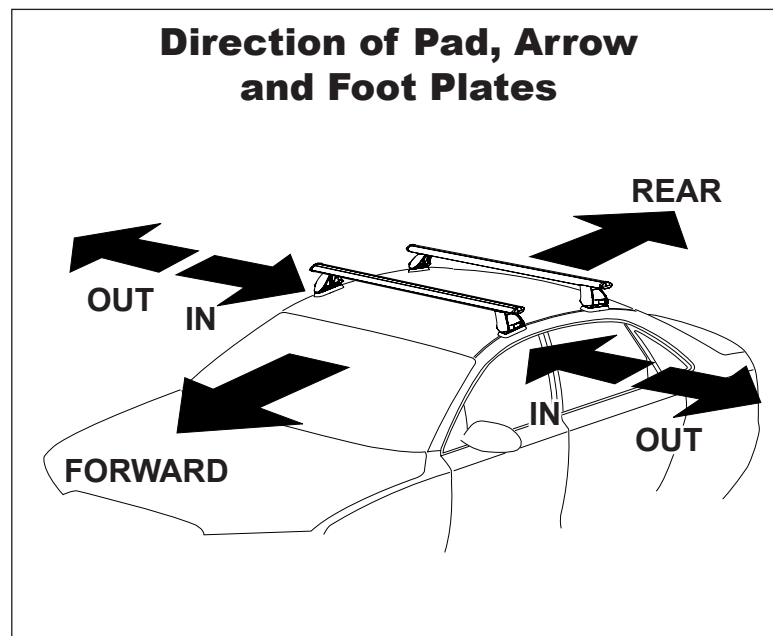

DK138 Rhino-Rack VA, Aero, Euro & HD crossbar instruction

Measurement A: CENTRE of door jamb to CENTRE arrow of leg foot plate.

Measurement B: CENTRE of Front leg foot plate arrow to CENTRE of Rear leg foot plate arrow.

Carrying capacity: Roof rack is rated to 75kg. Please refer to manufacturers handbook for your vehicles maximum roof load capacity. Always use the lower of the two figures.

If your vehicle is not listed on this fitting instruction please refer to your countries Rhino-Rack web site for the latest information.

VEHICLE	Date	Measurement A	Measurement B	Load Rating (includes racks 5kg/11lbs)
Toyota Kluger 5dr wagon	08/07-	150mm / 5,29/32"	800mm / 31,1/2"	60kg / 132lbs
Kia Cerato 4dr sedan	01/09-	250mm / 9,27/32"	650mm / 25,19/32"	50kg / 110lbs
Toyota Highlander 5dr SUV	2008-	150mm / 5,29/32"	800mm / 31,1/2"	60kg / 132lbs
Scion XB 5dr hatch	04-07	300mm / 11,13/16"	750mm / 29,17/32"	50kg / 110lbs
Hyundai Azera 4dr sedan	06-11	210mm / 8,17/64"	700mm / 27,9/16"	50kg / 110lbs
Hyundai Grandeur 4dr sedan TG	02/06-	210mm / 8,17/64"	700mm / 27,9/16"	50kg / 110lbs