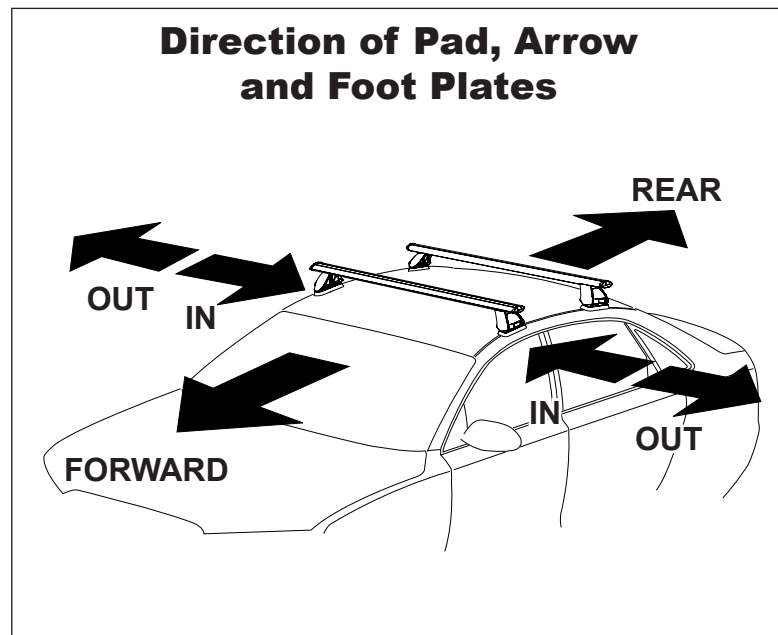

DK137 Rhino-Rack VA, Aero, Euro & HD crossbar instruction

Measurement A: CENTRE of door jamb to CENTRE arrow of leg foot plate.

Measurement B: CENTRE of Front leg foot plate arrow to CENTRE of Rear leg foot plate arrow.

Carrying capacity: Roof rack is rated to 75kg. Please refer to manufacturers handbook for your vehicles maximum roof load capacity. Always use the lower of the two figures.

If your vehicle is not listed on this fitting instruction please refer to your countries Rhino-Rack web site for the latest information.

VEHICLE	Date	Measurement A	Measurement B	Load Rating (includes racks 5kg/11lbs)
Toyota Corolla 5dr hatch ZRE152R (AU/NZ)	05/07-09/12	260mm / 10,1/4"	700mm / 27,9/16"	75kg / 165lbs
Toyota Auris 5dr hatch (UK/EUR)	07-12	260mm / 10,1/4"	700mm / 27,9/16"	75kg / 165lbs
Toyota Auris 5dr hatch (ZA)	07-12	260mm / 10,1/4"	700mm / 27,9/16"	75kg / 165lbs