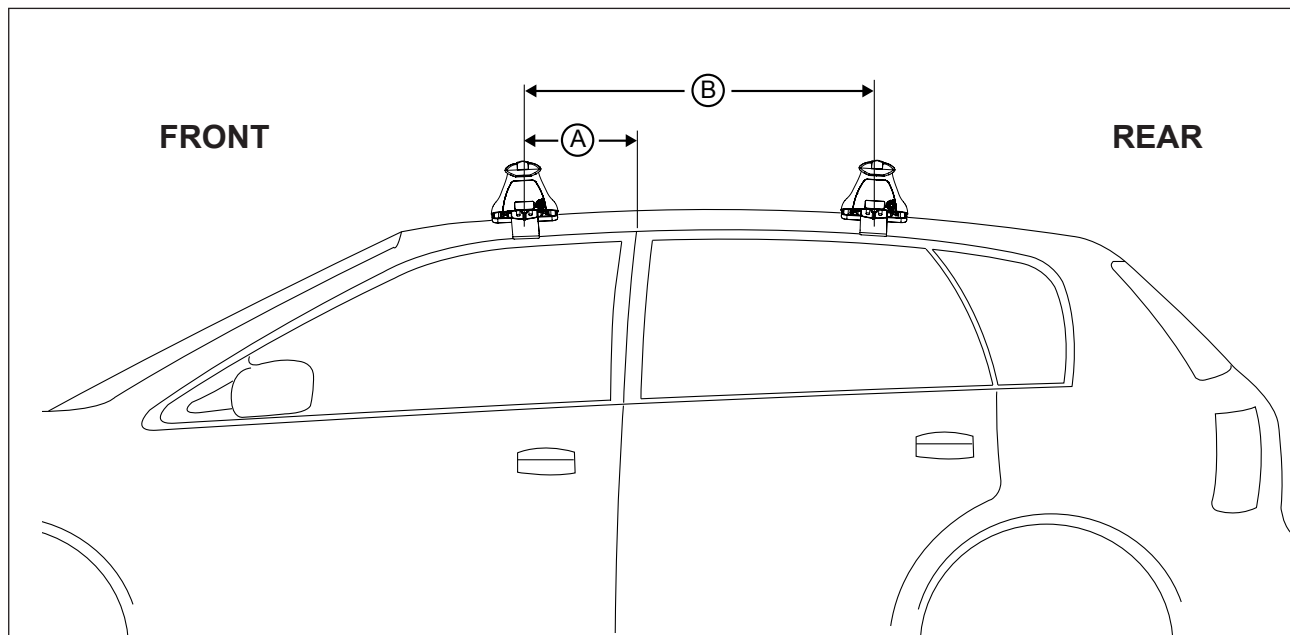

DK137 Rhino-Rack VA, Aero, Euro & HD crossbar instruction

Measurement A: CENTRE of door jamb to CENTRE arrow of leg foot plate.

Measurement B: CENTRE of Front leg foot plate arrow to CENTRE of Rear leg foot plate arrow.

Carrying capacity: Roof rack is rated to 75kg. Please refer to manufacturers handbook for your vehicles maximum roof load capacity. Always use the lower of the two figures.

If your vehicle is not listed on this fitting instruction please refer to your countries Rhino-Rack web site for the latest information.

VEHICLE	Date	Measurement A	Measurement B	Load Rating (includes racks 5kg/11lbs)
Toyota Corolla 5dr hatch ZRE152R (AU/NZ)	05/07-09/12	260mm / 10,1/4"	700mm / 27,9/16"	75kg / 165lbs
Toyota Auris 5dr hatch (UK/EUR)	07-12	260mm / 10,1/4"	700mm / 27,9/16"	75kg / 165lbs
Toyota Auris 5dr hatch (ZA)	07-12	260mm / 10,1/4"	700mm / 27,9/16"	75kg / 165lbs