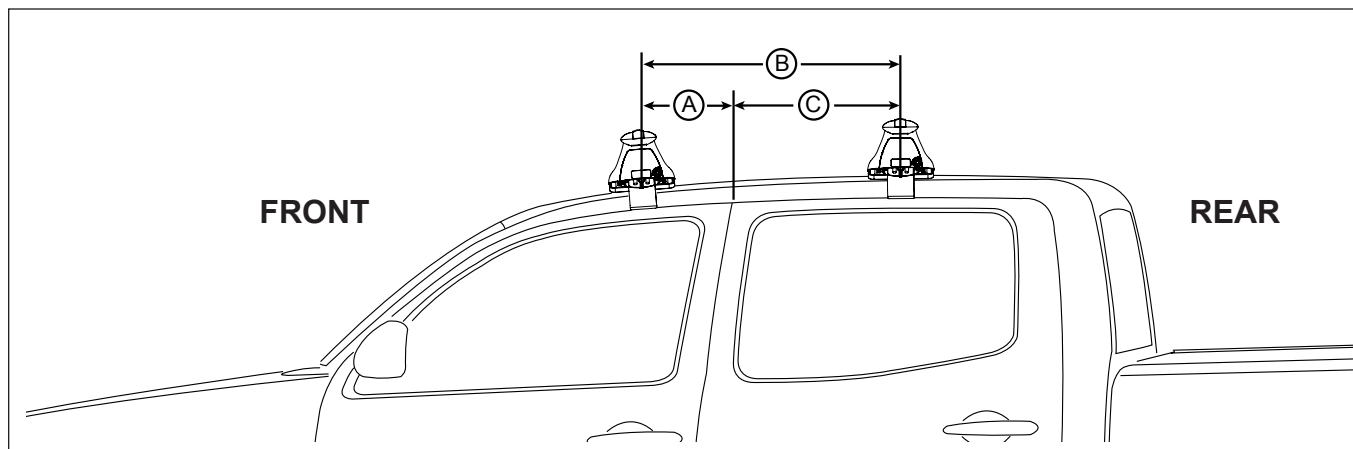

DK131 Rhino-Rack VA, Aero, Euro & HD crossbar instruction

Measurement A: CENTRE of door jamb to CENTRE arrow of leg foot plate.

Measurement B: CENTRE of Front leg foot plate arrow to CENTRE of Rear leg foot plate arrow.

Carrying capacity: Roof rack is rated to 75kg. Please refer to manufacturers handbook for your vehicles maximum roof load capacity. Always use the lower of the two figures.

If your vehicle is not listed on this fitting instruction please refer to your countries Rhino-Rack web site for the latest information.

Vehicle	Date	Measurement A	Measurement B	Measurement C	Load Rating (includes racks 5kg/11lbs)
Holden Rodeo Single/Space/Crew Cab RA (single front bar)	03/03-07/08	250mm / 9,27/32"	-	-	30kg / 66lbs
Holden Rodeo Crew Cab RA (two bars)		250mm / 9,27/32"	750mm / 29,17/32"	-	60kg / 132lbs
Holden Rodeo Crew Cab RA (single rear bar)		-	-	500mm / 19,11/16"	30kg / 66lbs
Holden Rodeo Single/Space/Crew Cab RC (single front bar)	08/08-05/12	250mm / 9,27/32"	-	-	30kg / 66lbs
Holden Rodeo Crew Cab RC (two bars)		250mm / 9,27/32"	750mm / 29,17/32"	-	60kg / 132lbs
Holden Rodeo Crew Cab RC (single rear bar)		-	-	500mm / 19,11/16"	30kg / 66lbs
Isuzu D-MAX Single/Space/Crew Cab (single front bar)	08/08-05/12	250mm / 9,27/32"	-	-	30kg / 66lbs
Isuzu D-MAX Crew Cab (two bars)		250mm / 9,27/32"	750mm / 29,17/32"	-	60kg / 132lbs
Isuzu D-MAX Crew Cab (single rear bar)		-	-	500mm / 19,11/16"	30kg / 66lbs