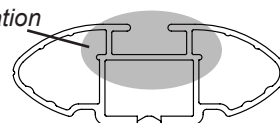

DK131 Rhino-Rack VA, Aero, Euro & HD crossbar instruction

IDENTIFICATION CHART

VA crossbar

AERO crossbar

EURO crossbar

HD crossbar

Vehicle	Date	Crossbar	Front Right Pad/ Clamp					Rear Right Pad/ Clamp						
			Front Left Pad/ Clamp	Measurement strip length per side	Measurement strip length per side	Measurement Distance (x)	Foot plate arrow direction	Rear Left Pad/ Clamp	Measurement strip length per side	Measurement strip length per side	Measurement Distance (x)	Foot plate arrow direction		
Holden Rodeo Single Cab RA	03/03-07/08	1260mm	M365 SUB0246	M365 SUB0246	151mm	38mm	950mm / 37,13/32"	OUT	N/A	N/A	N/A	N/A	N/A	N/A
			Arrow FORWARD						N/A					
Holden Rodeo Space Cab RA	03/03-07/08	1260mm	M365 SUB0246	M365 SUB0246	151mm	38mm	950mm / 37,13/32"	OUT	N/A	N/A	N/A	N/A	N/A	N/A
			Arrow FORWARD						N/A					
Holden Rodeo Crew Cab RA	03/03-07/08	1260mm	M365 SUB0246	M365 SUB0246	151mm	38mm	950mm / 37,13/32"	OUT	M365 SUB0246	M365 SUB0246	139mm	26mm	926mm / 36,29/64"	OUT
			Arrow FORWARD						Arrow FORWARD					
Holden Colorado Single Cab RC	08/08-05/12	1260mm	M365 SUB0246	M365 SUB0246	151mm	38mm	950mm / 37,13/32"	OUT	N/A	N/A	N/A	N/A	N/A	N/A
			Arrow FORWARD						N/A					
Holden Colorado Space Cab RC	08/08-05/12	1260mm	M365 SUB0246	M365 SUB0246	151mm	38mm	950mm / 37,13/32"	OUT	N/A	N/A	N/A	N/A	N/A	N/A
			Arrow FORWARD						N/A					