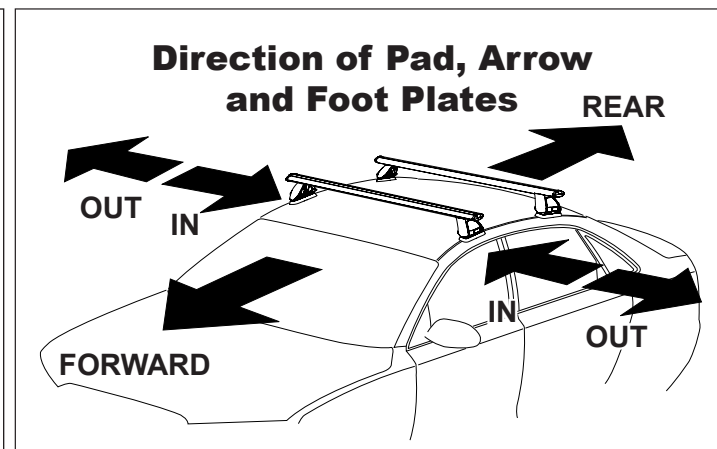

DK131 Rhino-Rack VA, Aero, Euro & HD crossbar instruction

Measurement A: CENTRE of door jamb to CENTRE arrow of leg foot plate.

Measurement B: CENTRE of Front leg foot plate arrow to CENTRE of Rear leg foot plate arrow.

Carrying capacity: Roof rack is rated to 75kg. Please refer to manufacturers handbook for your vehicles maximum roof load capacity. Always use the lower of the two figures.

If your vehicle is not listed on this fitting instruction please refer to your countries Rhino-Rack web site for the latest information.

Vehicle	Date	Measurement A	Measurement B	Measurement C	Load Rating (includes racks 5kg/11lbs)
Holden Rodeo Single/Space/Crew Cab RA (single front bar)	03/03-07/08	250mm / 9,27/32"	-	-	30kg / 66lbs
Holden Rodeo Crew Cab RA (two bars)		250mm / 9,27/32"	750mm / 29,17/32"	-	60kg / 132lbs
Holden Rodeo Crew Cab RA (single rear bar)		-	-	500mm / 19,11/16"	30kg / 66lbs
Holden Rodeo Single/Space/Crew Cab RC (single front bar)	08/08-05/12	250mm / 9,27/32"	-	-	30kg / 66lbs
Holden Rodeo Crew Cab RC (two bars)		250mm / 9,27/32"	750mm / 29,17/32"	-	60kg / 132lbs
Holden Rodeo Crew Cab RC (single rear bar)		-	-	500mm / 19,11/16"	30kg / 66lbs
Isuzu D-MAX Single/Space/Crew Cab (single front bar)	08/08-05/12	250mm / 9,27/32"	-	-	30kg / 66lbs
Isuzu D-MAX Crew Cab (two bars)		250mm / 9,27/32"	750mm / 29,17/32"	-	60kg / 132lbs
Isuzu D-MAX Crew Cab (single rear bar)		-	-	500mm / 19,11/16"	30kg / 66lbs