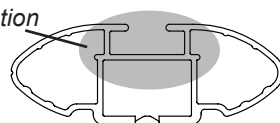

AERO crossbar

Vehicle	Date	Crossbar	Front					Rear						
			Right Pad/ Clamp	Left Pad/ Clamp	Measurement strip length per side	Measurement strip length per side	Measurement Distance (x)	Foot plate arrow direction	Right Pad/ Clamp	Left Pad/ Clamp	Measurement strip length per side	Measurement strip length per side	Measurement Distance (x)	Foot plate arrow direction
Holden Colorado Crew Cab Rc	08/08-05/12	1260mm	M365 SUB0246	M365 SUB0246	151mm	38mm	950mm / 37,13/32"	OUT	M365 SUB0246	M365 SUB0246	139mm	26mm	926mm / 36,29/64"	OUT
			Arrow FORWARD						Arrow FORWARD					
Isuzu D-MAX Single Cab	08/08-05/12	1260mm	M365 SUB0246	M365 SUB0246	151mm	38mm	950mm / 37,13/32"	OUT	N/A	N/A	N/A	N/A	N/A	N/A
			Arrow FORWARD						N/A					
Isuzu D-MAX Space Cab	08/08-05/12	1260mm	M365 SUB0246	M365 SUB0246	151mm	38mm	950mm / 37,13/32"	OUT	N/A	N/A	N/A	N/A	N/A	N/A
			Arrow FORWARD						N/A					
Isuzu D-MAX Crew Cab	08/08-05/12	1260mm	M365 SUB0246	M365 SUB0246	151mm	38mm	950mm / 37,13/32"	OUT	M365 SUB0246	M365 SUB0246	139mm	26mm	926mm / 36,29/64"	OUT
			Arrow FORWARD						Arrow FORWARD