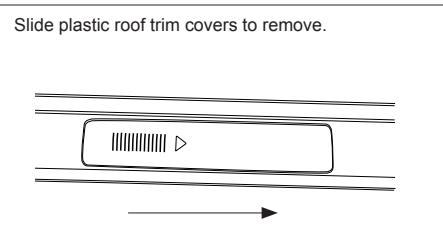

DK128 Rhino-Rack VA, Aero, Euro & HD crossbar instruction

Measurement A: CENTRE of door jamb to CENTRE arrow of leg foot plate.

Measurement B: CENTRE of Front leg foot plate arrow to CENTRE of Rear leg foot plate arrow.

Carrying capacity: Roof rack is rated to 75kg. Please refer to manufacturers handbook for your vehicles maximum roof load capacity. Always use the lower of the two figures.

If your vehicle is not listed on this fitting instruction please refer to your countries Rhino-Rack web site for the latest information.

VEHICLE	Date	Measurement A	Measurement B	Load Rating (includes racks 5kg/11lbs)
Ford Mondeo 5dr Hatch	10/07 on	250mm	700mm	75kg
Ford Mondeo Sedan	10/07 on	250mm	700mm	75kg