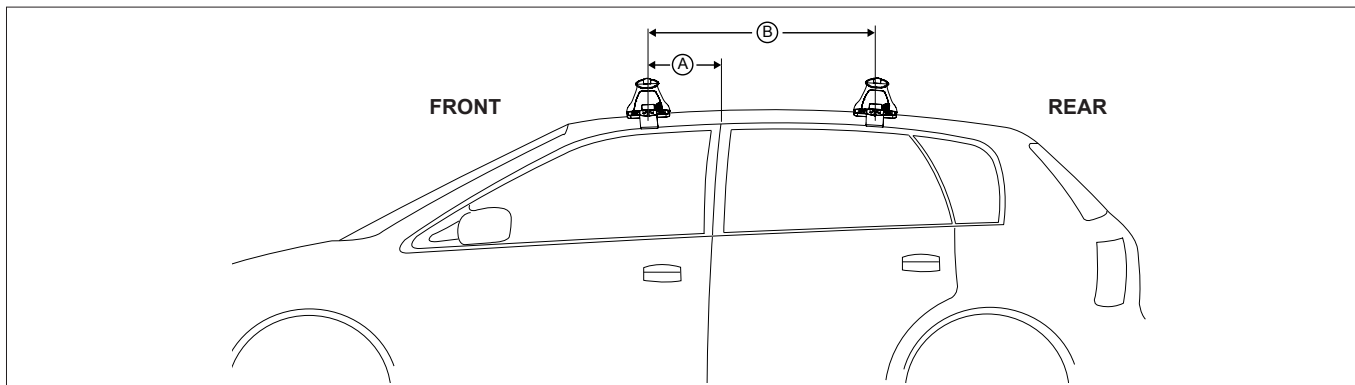

DK128 Rhino-Rack VA, Aero, Euro & HD crossbar instruction

Measurement A: CENTRE of door jamb to CENTRE arrow of leg foot plate.

Measurement B: CENTRE of Front leg foot plate arrow to CENTRE of Rear leg foot plate arrow.

Carrying capacity: Roof rack is rated to 75kg. Please refer to manufacturers handbook for your vehicles maximum roof load capacity. Always use the lower of the two figures.

If your vehicle is not listed on this fitting instruction please refer to your countries Rhino-Rack web site for the latest information.

VEHICLE	Date	Measurement A	Measurement B	Load Rating (includes racks 5kg/11lbs)
Ford Mondeo 5dr Hatch	10/07 on	250mm	700mm	75kg
Ford Mondeo Sedan	10/07 on	250mm	700mm	75kg