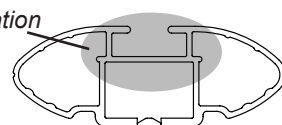

DK128 Rhino-Rack VA, Aero, Euro & HD crossbar instruction

IDENTIFICATION CHART

VA crossbar

AERO crossbar

EURO crossbar

HD crossbar

Vehicle	Date	Crossbar	Front					Rear						
			Right Pad/Clamp	Left Pad/Clamp	Measurement strip length per side	Measurement strip length per side	Measurement Distance (x)	Foot plate arrow direction	Right Pad/Clamp	Left Pad/Clamp	Measurement strip length per side	Measurement strip length per side	Measurement Distance (x)	Foot plate arrow direction
Ford Mondeo 5dr Hatch	10/07 on	1260mm	M366 114496	M366 114496	192mm	79mm	1032mm	OUT	M366 114496	M366 114496	186mm	73mm	1020mm	OUT
			Arrow FORWARD						Arrow FORWARD					
Ford Mondeo Sedan	10/07 on	1260mm	M366 114496	M366 114496	192mm	79mm	1032mm	OUT	M366 114496	M366 114496	186mm	73mm	1020mm	OUT
			Arrow FORWARD						Arrow FORWARD					

DK128 Rhino-Rack VA, Aero, Euro & HD crossbar instruction

Measurement A: CENTRE of door jamb to CENTRE arrow of leg foot plate.

Measurement B: CENTRE of Front leg foot plate arrow to CENTRE of Rear leg foot plate arrow.

Crossbar	Slot Length on Aero/ Euro	VA formula (based on Euro/ Aero) 300mm slot
DA106 1060mm	187mm	+110mm
DA1180 1180mm	245mm	+55mm
DA1260 1260mm	187mm	+113mm
DA1375 1375mm	245mm	+55mm
DA1500 1500mm	245mm	+55mm