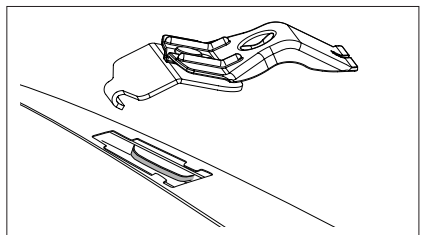

DK128 Rhino-Rack VA, Aero, Euro & HD crossbar instruction

IDENTIFICATION CHART

VA crossbar

AERO crossbar

EURO crossbar

HD crossbar

Vehicle	Date	Crossbar	Front					Rear						
			Right Pad/Clamp	Left Pad/Clamp	Measurement strip length per side	Measurement strip length per side	Measurement Distance (x)	Foot plate arrow direction	Right Pad/Clamp	Left Pad/Clamp	Measurement strip length per side	Measurement strip length per side	Measurement Distance (x)	Foot plate arrow direction
Ford Mondeo 5dr Hatch	10/07 on	1260mm	M366 114496	M366 114496	192mm	79mm	1032mm	OUT	M366 114496	M366 114496	186mm	73mm	1020mm	OUT
			Arrow FORWARD						Arrow FORWARD					
Ford Mondeo Sedan	10/07 on	1260mm	M366 114496	M366 114496	192mm	79mm	1032mm	OUT	M366 114496	M366 114496	186mm	73mm	1020mm	OUT
			Arrow FORWARD						Arrow FORWARD					

DK128 Rhino-Rack VA, Aero, Euro & HD crossbar instruction

Measurement A: CENTRE of door jamb to CENTRE arrow of leg foot plate.

Measurement B: CENTRE of Front leg foot plate arrow to CENTRE of Rear leg foot plate arrow.

Carrying capacity: Roof rack is rated to 75kg. Please refer to manufacturers handbook for your vehicles maximum roof load capacity. Always use the lower of the two figures.

If your vehicle is not listed on this fitting instruction please refer to your countries Rhino-Rack web site for the latest information.

Crossbar	Slot Length on Aero/ Euro	VA formula (based on Euro/ Aero) 300mm slot
DA106 1060mm	187mm	+110mm
DA1180 1180mm	245mm	+55mm
DA1260 1260mm	187mm	+113mm
DA1375 1375mm	245mm	+55mm
DA1500 1500mm	245mm	+55mm