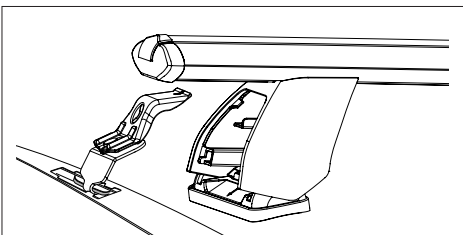

DK128 Rhino-Rack VA, Aero, Euro & HD crossbar instruction

IDENTIFICATION CHART

VA crossbar

AERO crossbar

EURO crossbar

HD crossbar

Vehicle	Date	Crossbar	Front					Rear						
			Right Pad/Clamp	Left Pad/Clamp	Measurement strip length per side	Measurement strip length per side	Measurement Distance (x)	Foot plate arrow direction	Right Pad/Clamp	Left Pad/Clamp	Measurement strip length per side	Measurement strip length per side	Measurement Distance (x)	Foot plate arrow direction
Ford Mondeo 5dr Hatch	10/07 on	1260mm	M366 114496	M366 114496	192mm	79mm	1032mm	OUT	M366 114496	M366 114496	186mm	73mm	1020mm	OUT
			Arrow FORWARD						Arrow FORWARD					
Ford Mondeo Sedan	10/07 on	1260mm	M366 114496	M366 114496	192mm	79mm	1032mm	OUT	M366 114496	M366 114496	186mm	73mm	1020mm	OUT
			Arrow FORWARD						Arrow FORWARD					

DK128 Rhino-Rack VA, Aero, Euro & HD crossbar instruction

Measurement A: CENTRE of door jamb to CENTRE arrow of leg foot plate.

Measurement B: CENTRE of Front leg foot plate arrow to CENTRE of Rear leg foot plate arrow.

Carrying capacity: Roof rack is rated to 75kg. Please refer to manufacturers handbook for your vehicles maximum roof load capacity. Always use the lower of the two figures.

If your vehicle is not listed on this fitting instruction please refer to your countries Rhino-Rack web site for the latest information.

Crossbar	Slot Length on Aero/ Euro	VA formula (based on Euro/ Aero) 300mm slot
DA106 1060mm	187mm	+110mm
DA1180 1180mm	245mm	+55mm
DA1260 1260mm	187mm	+113mm
DA1375 1375mm	245mm	+55mm
DA1500 1500mm	245mm	+55mm