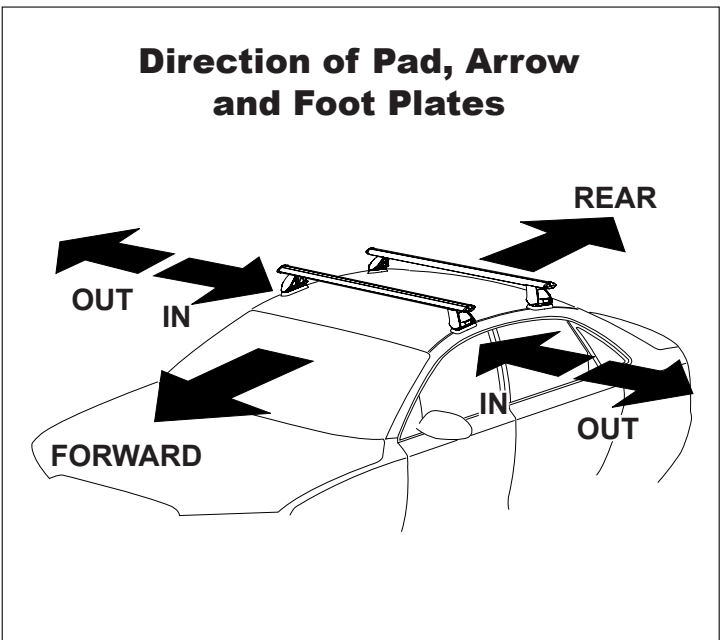

DK128 Rhino-Rack VA, Aero, Euro & HD crossbar instruction

Measurement A: CENTRE of door jamb to CENTRE arrow of leg foot plate.

Measurement B: CENTRE of Front leg foot plate arrow to CENTRE of Rear leg foot plate arrow.

Carrying capacity: Roof rack is rated to 75kg. Please refer to manufacturers handbook for your vehicles maximum roof load capacity. Always use the lower of the two figures.

If your vehicle is not listed on this fitting instruction please refer to your countries Rhino-Rack web site for the latest information.

VEHICLE	Date	Measurement A	Measurement B	Load Rating (includes racks 5kg/11lbs)
Ford Mondeo 5dr Hatch	10/07 on	250mm	700mm	75kg
Ford Mondeo Sedan	10/07 on	250mm	700mm	75kg