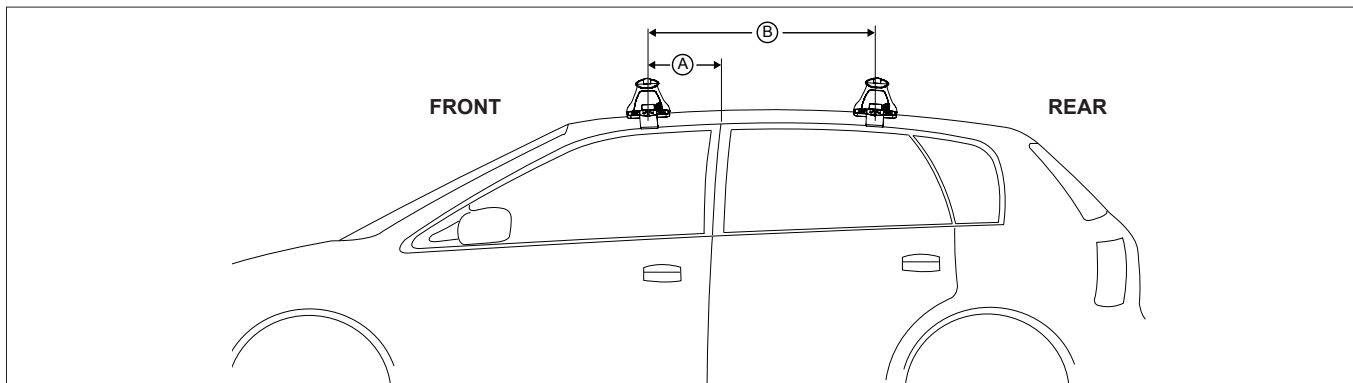

DK127 Rhino-Rack VA, Aero, Euro & HD crossbar instruction

Vehicle	Date	Crossbar	FRONT CROSSBAR					REAR CROSSBAR						
			Front Right Pad/Clamp	Front Left Pad/Clamp	Measurement strip length per side	Measurement strip length per side	Measurement Distance (x)	Foot plate arrow direction	Rear Right Pad/Clamp	Rear Left Pad/Clamp	Measurement strip length per side	Measurement strip length per side	Measurement Distance (x)	Foot plate arrow direction
Suzuki SX4 4dr sedan	2007-	1060mm	M365 SUB0199	M365 SUB0199	147mm	34mm	742mm / 29,7/32"	OUT	M365 SUB0199	M365 SUB0199	127mm	17mm	708mm / 27,7/8"	OUT
			Arrow FORWARD						Arrow FORWARD					
Suzuki SX4 5dr hatch	2007-	1060mm	M365 SUB0199	M365 SUB0199	147mm	34mm	742mm / 29,7/32"	OUT	M365 SUB0199	M365 SUB0199	127mm	17mm	708mm / 27,7/8"	OUT
			Arrow FORWARD						Arrow FORWARD					

DK127 Rhino-Rack VA, Aero, Euro & HD crossbar instruction

Measurement A: CENTRE of door jamb to CENTRE arrow of leg foot plate.

Measurement B: CENTRE of Front leg foot plate arrow to CENTRE of Rear leg foot plate arrow.

VEHICLE	Date	Measurement A	Measurement B	Load Rating (includes racks 5kg/11lbs)
Suzuki SX4 4dr sedan	2007-	120mm / 4,23/32"	700mm / 27,9/16"	40kg / 88lbs
Suzuki SX4 5dr hatch	2007-	120mm / 4,23/32"	700mm / 27,9/16"	40kg / 88lbs