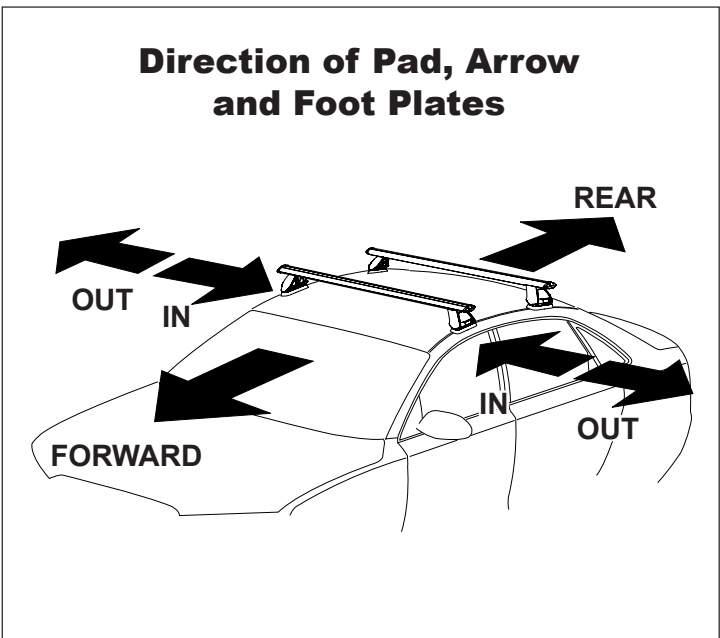

DK127 Rhino-Rack VA, Aero, Euro & HD crossbar instruction

Measurement A: CENTRE of door jamb to CENTRE arrow of leg foot plate.

Measurement B: CENTRE of Front leg foot plate arrow to CENTRE of Rear leg foot plate arrow.

Carrying capacity: Roof rack is rated to 75kg. Please refer to manufacturers handbook for your vehicles maximum roof load capacity. Always use the lower of the two figures.

If your vehicle is not listed on this fitting instruction please refer to your countries Rhino-Rack web site for the latest information.

VEHICLE	Date	Measurement A	Measurement B	Load Rating (includes racks 5kg/11lbs)
Suzuki SX4 4dr sedan	2007-	120mm / 4,23/32"	700mm / 27,9/16"	40kg / 88lbs
Suzuki SX4 5dr hatch	2007-	120mm / 4,23/32"	700mm / 27,9/16"	40kg / 88lbs