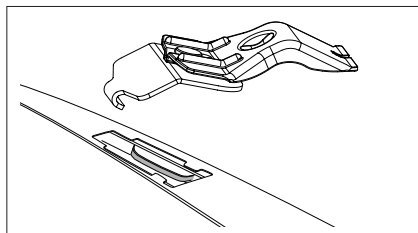

DK127 Rhino-Rack VA, Aero, Euro & HD crossbar instruction

Vehicle	Date	Crossbar	FRONT CROSSBAR					REAR CROSSBAR						
			Front Right Pad/Clamp	Front Left Pad/Clamp	Measurement strip length per side	Measurement strip length per side	Measurement Distance (x)	Foot plate arrow direction	Rear Right Pad/Clamp	Rear Left Pad/Clamp	Measurement strip length per side	Measurement strip length per side	Measurement Distance (x)	Foot plate arrow direction
Suzuki SX4 4dr sedan	2007-	1060mm	M365 SUB0199	M365 SUB0199	147mm	34mm	742mm / 29,7/32"	OUT	M365 SUB0199	M365 SUB0199	127mm	17mm	708mm / 27,7/8"	OUT
			Arrow FORWARD						Arrow FORWARD					
Suzuki SX4 5dr hatch	2007-	1060mm	M365 SUB0199	M365 SUB0199	147mm	34mm	742mm / 29,7/32"	OUT	M365 SUB0199	M365 SUB0199	127mm	17mm	708mm / 27,7/8"	OUT
			Arrow FORWARD						Arrow FORWARD					

DK127 Rhino-Rack VA, Aero, Euro & HD crossbar instruction

Measurement A: CENTRE of door jamb to CENTRE arrow of leg foot plate.

Measurement B: CENTRE of Front leg foot plate arrow to CENTRE of Rear leg foot plate arrow.

Carrying capacity: Roof rack is rated to 75kg. Please refer to manufacturers handbook for your vehicles maximum roof load capacity. Always use the lower of the two figures.

If your vehicle is not listed on this fitting instruction please refer to your countries Rhino-Rack web site for the latest information.

VEHICLE	Date	Measurement A	Measurement B	Load Rating (includes racks 5kg/11lbs)
Suzuki SX4 4dr sedan	2007-	120mm / 4,23/32"	700mm / 27,9/16"	40kg / 88lbs
Suzuki SX4 5dr hatch	2007-	120mm / 4,23/32"	700mm / 27,9/16"	40kg / 88lbs