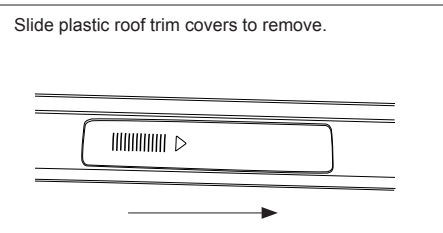

DK127 Rhino-Rack VA, Aero, Euro & HD crossbar instruction

Measurement A: CENTRE of door jamb to CENTRE arrow of leg foot plate.

Measurement B: CENTRE of Front leg foot plate arrow to CENTRE of Rear leg foot plate arrow.

Carrying capacity: Roof rack is rated to 75kg. Please refer to manufacturers handbook for your vehicles maximum roof load capacity. Always use the lower of the two figures.

If your vehicle is not listed on this fitting instruction please refer to your countries Rhino-Rack web site for the latest information.

VEHICLE	Date	Measurement A	Measurement B	Load Rating (includes racks 5kg/11lbs)
Suzuki SX4 4dr sedan	2007-	120mm / 4,23/32"	700mm / 27,9/16"	40kg / 88lbs
Suzuki SX4 5dr hatch	2007-	120mm / 4,23/32"	700mm / 27,9/16"	40kg / 88lbs