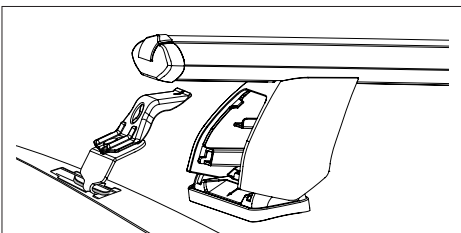

DK127 Rhino-Rack VA, Aero, Euro & HD crossbar instruction

Vehicle	Date	Crossbar	FRONT CROSSBAR					REAR CROSSBAR						
			Front Right Pad/Clamp	Front Left Pad/Clamp	Measurement strip length per side	Measurement strip length per side	Measurement Distance (x)	Foot plate arrow direction	Rear Right Pad/Clamp	Rear Left Pad/Clamp	Measurement strip length per side	Measurement strip length per side	Measurement Distance (x)	Foot plate arrow direction
Suzuki SX4 4dr sedan	2007-	1060mm	M365 SUB0199	M365 SUB0199	147mm	34mm	742mm / 29,7/32"	OUT	M365 SUB0199	M365 SUB0199	127mm	17mm	708mm / 27,7/8"	OUT
			Arrow FORWARD						Arrow FORWARD					
Suzuki SX4 5dr hatch	2007-	1060mm	M365 SUB0199	M365 SUB0199	147mm	34mm	742mm / 29,7/32"	OUT	M365 SUB0199	M365 SUB0199	127mm	17mm	708mm / 27,7/8"	OUT
			Arrow FORWARD						Arrow FORWARD					

DK127 Rhino-Rack VA, Aero, Euro & HD crossbar instruction

Measurement A: CENTRE of door jamb to CENTRE arrow of leg foot plate.

Measurement B: CENTRE of Front leg foot plate arrow to CENTRE of Rear leg foot plate arrow.

Carrying capacity: Roof rack is rated to 75kg. Please refer to manufacturers handbook for your vehicles maximum roof load capacity. Always use the lower of the two figures.

If your vehicle is not listed on this fitting instruction please refer to your countries Rhino-Rack web site for the latest information.

VEHICLE	Date	Measurement A	Measurement B	Load Rating (includes racks 5kg/11lbs)
Suzuki SX4 4dr sedan	2007-	120mm / 4,23/32"	700mm / 27,9/16"	40kg / 88lbs
Suzuki SX4 5dr hatch	2007-	120mm / 4,23/32"	700mm / 27,9/16"	40kg / 88lbs