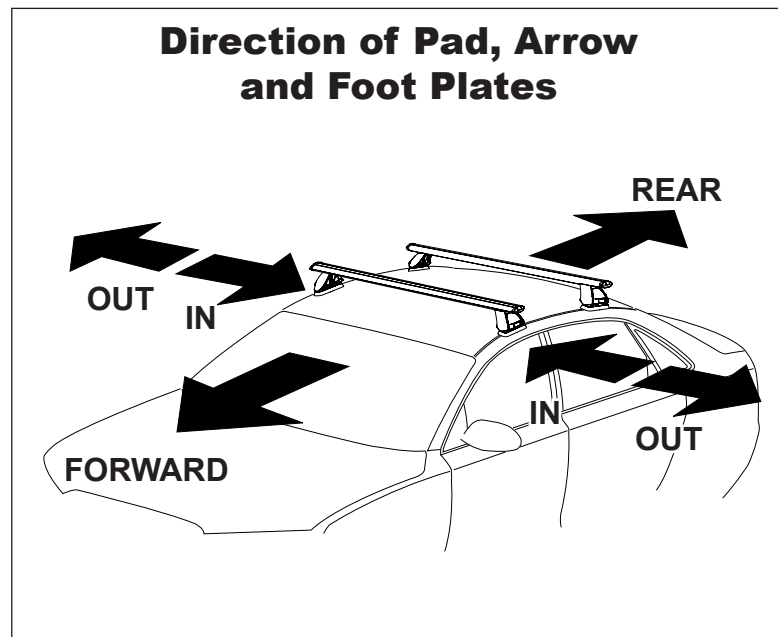

DK123 Rhino-Rack VA, Aero, Euro & HD crossbar instruction

Measurement A: CENTRE of door jamb to CENTRE arrow of leg foot plate.

Measurement B: CENTRE of Front leg foot plate arrow to CENTRE of Rear leg foot plate arrow.

Carrying capacity: Roof rack is rated to 75kg. Please refer to manufacturers handbook for your vehicles maximum roof load capacity. Always use the lower of the two figures.

If your vehicle is not listed on this fitting instruction please refer to your countries Rhino-Rack web site for the latest information.

VEHICLE	Date	Measurement A	Measurement B	Load Rating (includes racks 5kg/11lbs)
Alfa Romeo 147 5dr hatch	09/2001-2010	200mm / 7,7/8"	650mm / 25,19/32"	50kg / 110lbs