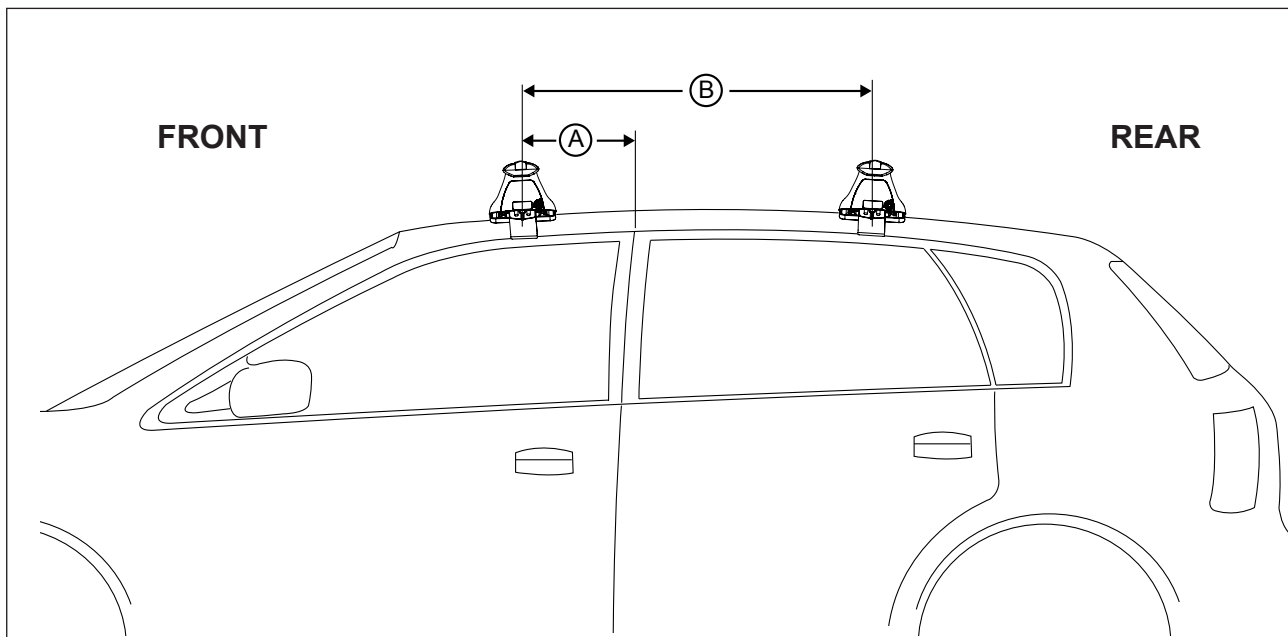

DK123 Rhino-Rack VA, Aero, Euro & HD crossbar instruction

Measurement A: CENTRE of door jamb to CENTRE arrow of leg foot plate.

Measurement B: CENTRE of Front leg foot plate arrow to CENTRE of Rear leg foot plate arrow.

Carrying capacity: Roof rack is rated to 75kg. Please refer to manufacturers handbook for your vehicles maximum roof load capacity. Always use the lower of the two figures.

If your vehicle is not listed on this fitting instruction please refer to your countries Rhino-Rack web site for the latest information.

VEHICLE	Date	Measurement A	Measurement B	Load Rating (includes racks 5kg/11lbs)
Alfa Romeo 147 5dr hatch	09/2001-2010	200mm / 7,7/8"	650mm / 25,19/32"	50kg / 110lbs