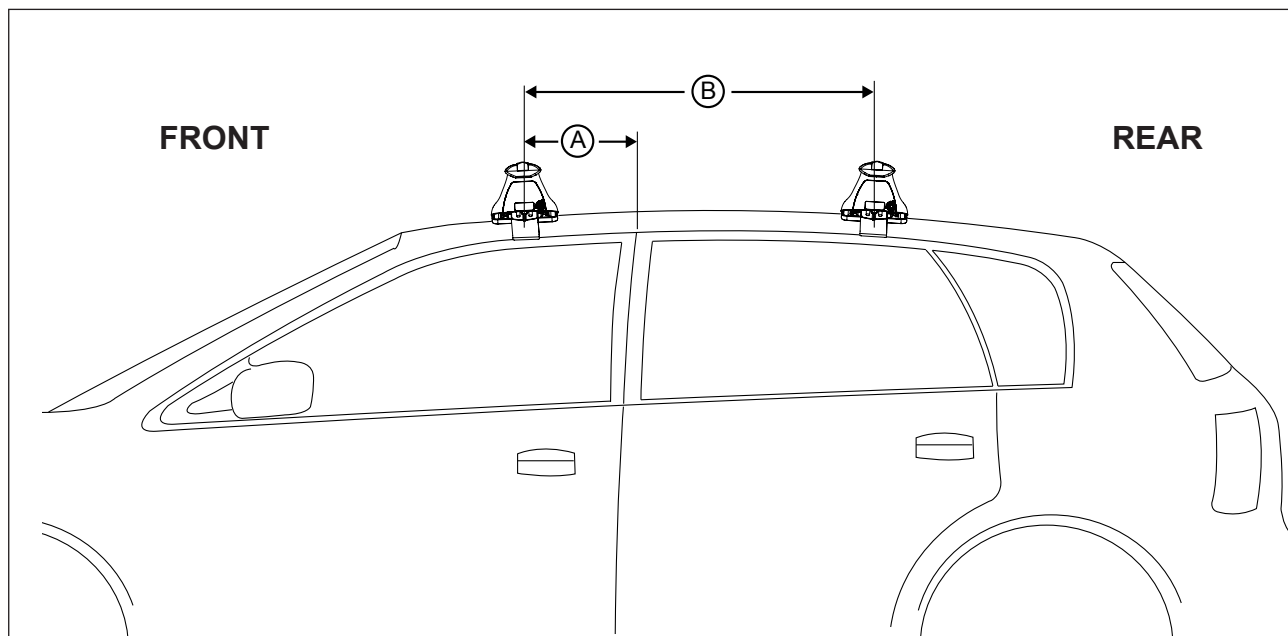

DK114 Rhino-Rack VA, Aero, Euro & HD crossbar instruction

Measurement A: CENTRE of door jamb to CENTRE arrow of leg foot plate.

Measurement B: CENTRE of Front leg foot plate arrow to CENTRE of Rear leg foot plate arrow.

Carrying capacity: Roof rack is rated to 75kg. Please refer to manufacturers handbook for your vehicles maximum roof load capacity. Always use the lower of the two figures.

If your vehicle is not listed on this fitting instruction please refer to your countries Rhino-Rack web site for the latest information.

VEHICLE	Date	Measurement A	Measurement B	Load Rating (includes racks 5kg/11lbs)
Toyota Camry 4dr Sedan	06-11	300mm / 11,13/16"	660mm / 25,63/64"	60kg / 132lbs
Toyota Aurion 4dr Sedan	06-11	300mm / 11,13/16"	660mm / 25,63/64"	60kg / 132lbs
Toyota Venza 5dr Wagon	2009-	270mm / 10,5/8"	700mm / 27,9/16"	75kg / 165lbs