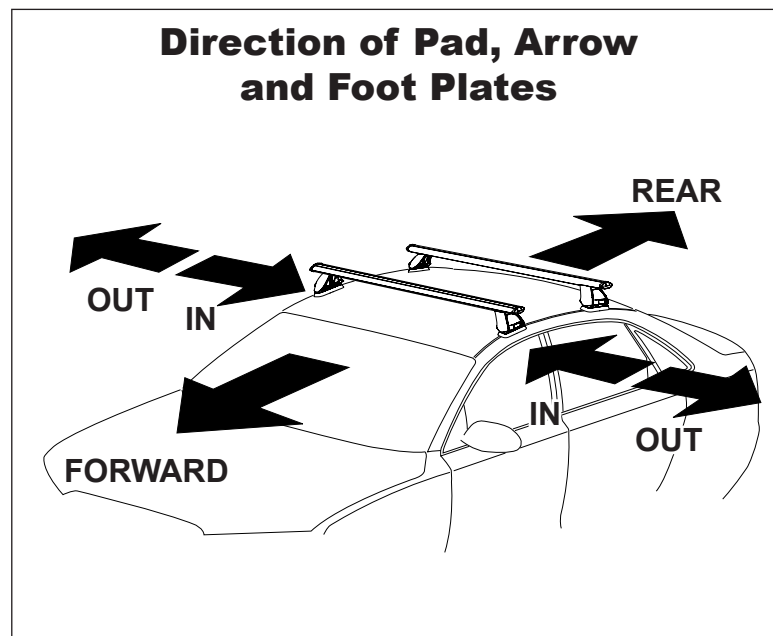

DK114 Rhino-Rack VA, Aero, Euro & HD crossbar instruction

Measurement A: CENTRE of door jamb to CENTRE arrow of leg foot plate.

Measurement B: CENTRE of Front leg foot plate arrow to CENTRE of Rear leg foot plate arrow.

Carrying capacity: Roof rack is rated to 75kg. Please refer to manufacturers handbook for your vehicles maximum roof load capacity. Always use the lower of the two figures.

If your vehicle is not listed on this fitting instruction please refer to your countries Rhino-Rack web site for the latest information.

VEHICLE	Date	Measurement A	Measurement B	Load Rating (includes racks 5kg/11lbs)
Toyota Camry 4dr Sedan	06-11	300mm / 11,13/16"	660mm / 25,63/64"	60kg / 132lbs
Toyota Aurion 4dr Sedan	06-11	300mm / 11,13/16"	660mm / 25,63/64"	60kg / 132lbs
Toyota Venza 5dr Wagon	2009-	270mm / 10,5/8"	700mm / 27,9/16"	75kg / 165lbs