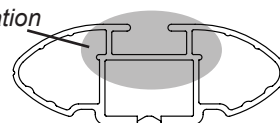

DK114 Rhino-Rack VA, Aero, Euro & HD crossbar instruction

IDENTIFICATION CHART

VA crossbar

AERO crossbar

EURO crossbar

HD crossbar

Vehicle	Date	Crossbar	Front					Rear						
			Right Pad/ Clamp	Left Pad/ Clamp	Measurement strip length per side	Measurement strip length per side	Measurement Distance (x)	Foot plate arrow direction	Right Pad/ Clamp	Left Pad/ Clamp	Measurement strip length per side	Measurement strip length per side	Measurement Distance (x)	Foot plate arrow direction
Toyota Camry 4dr Sedan	06-11	1180mm	M282 SUB0203	M281 SUB0203	182mm	127mm	932mm / 36,11/16"	OUT	M284 SUB0202	M283 SUB0202	155mm	100mm	878mm / 34,9/16"	OUT
			Arrow FORWARD						Arrow FORWARD					
Toyota Aurion 4dr Sedan	06-11	1180mm	M282 SUB0203	M281 SUB0203	182mm	127mm	932mm / 36,11/16"	OUT	M284 SUB0202	M283 SUB0202	155mm	100mm	878mm / 34,9/16"	OUT
			Arrow FORWARD						Arrow FORWARD					
Toyota Venza 5dr Wagon	2009-	1260mm	M282 SUB0203	M281 SUB0203	178mm	65mm	1004mm / 39,17/32"	OUT	M284 SUB0202	M283 SUB0202	168mm	55mm	984mm / 38,47/64"	OUT
			Arrow FORWARD						Arrow FORWARD					

DK114 Rhino-Rack VA, Aero, Euro & HD crossbar instruction

Measurement A: CENTRE of door jamb to CENTRE arrow of leg foot plate.

Measurement B: CENTRE of Front leg foot plate arrow to CENTRE of Rear leg foot plate arrow.

DK114 Rhino-Rack VA, Aero, Euro & HD crossbar instruction

Crossbar	Slot Length on Aero/ Euro	VA formula (based on Euro/ Aero) 300mm slot
DA106 1060mm	187mm	+110mm
DA1180 1180mm	245mm	+55mm
DA1260 1260mm	187mm	+113mm
DA1375 1375mm	245mm	+55mm
DA1500 1500mm	245mm	+55mm