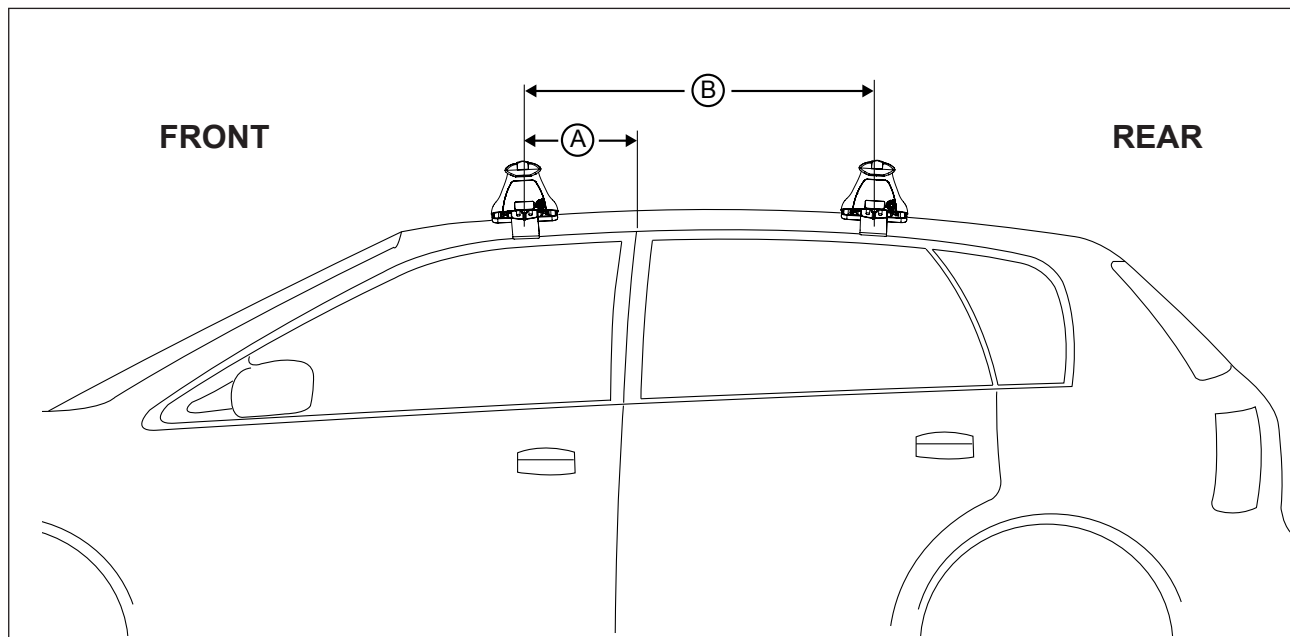

DK110 Rhino-Rack VA, Aero, Euro & HD crossbar instruction

Measurement A: CENTRE of door jamb to CENTRE arrow of leg foot plate.

Measurement B: CENTRE of Front leg foot plate arrow to CENTRE of Rear leg foot plate arrow.

Carrying capacity: Roof rack is rated to 75kg. Please refer to manufacturers handbook for your vehicles maximum roof load capacity. Always use the lower of the two figures.

If your vehicle is not listed on this fitting instruction please refer to your countries Rhino-Rack web site for the latest information.

VEHICLE	Date	Measurement A	Measurement B	Load Rating (includes racks 5kg/ 11lbs)
Holden Apollo Sedan	02/93 - 07/97	250mm	680mm	75kg / 165lbs
Toyota Camry Sedan	02/93 - 07/97	250mm	680mm	75kg / 165lbs
Toyota Camry Sedan	08/97 - 08/02	250mm	680mm	75kg / 165lbs