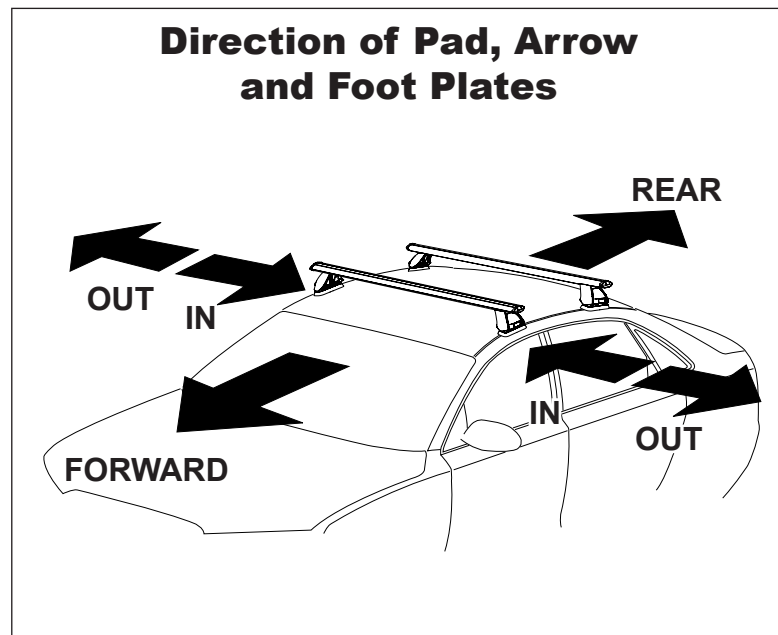

DK108 Rhino-Rack VA, Aero, Euro & HD crossbar instruction

Measurement A: CENTRE of door jamb to CENTRE arrow of leg foot plate.

Measurement B: CENTRE of Front leg foot plate arrow to CENTRE of Rear leg foot plate arrow.

Carrying capacity: Roof rack is rated to 75kg. Please refer to manufacturers handbook for your vehicles maximum roof load capacity. Always use the lower of the two figures.

If your vehicle is not listed on this fitting instruction please refer to your countries Rhino-Rack web site for the latest information.

VEHICLE	Date	Measurement A	Measurement B	Load Rating (includes racks 5kg/ 11lbs)
Nissan Navara D40 Dual Cab	11/05-	260mm / 10,15/64"	750mm / 29,17/32"	75kg / 165lbs
Nissan Frontier D40 Crew Cab	05-13	260mm / 10,15/64"	750mm / 29,17/32"	75kg / 165lbs
Suzuki Equator Crew Cab	05-13	260mm / 10,15/64"	750mm / 29,17/32"	75kg / 165lbs