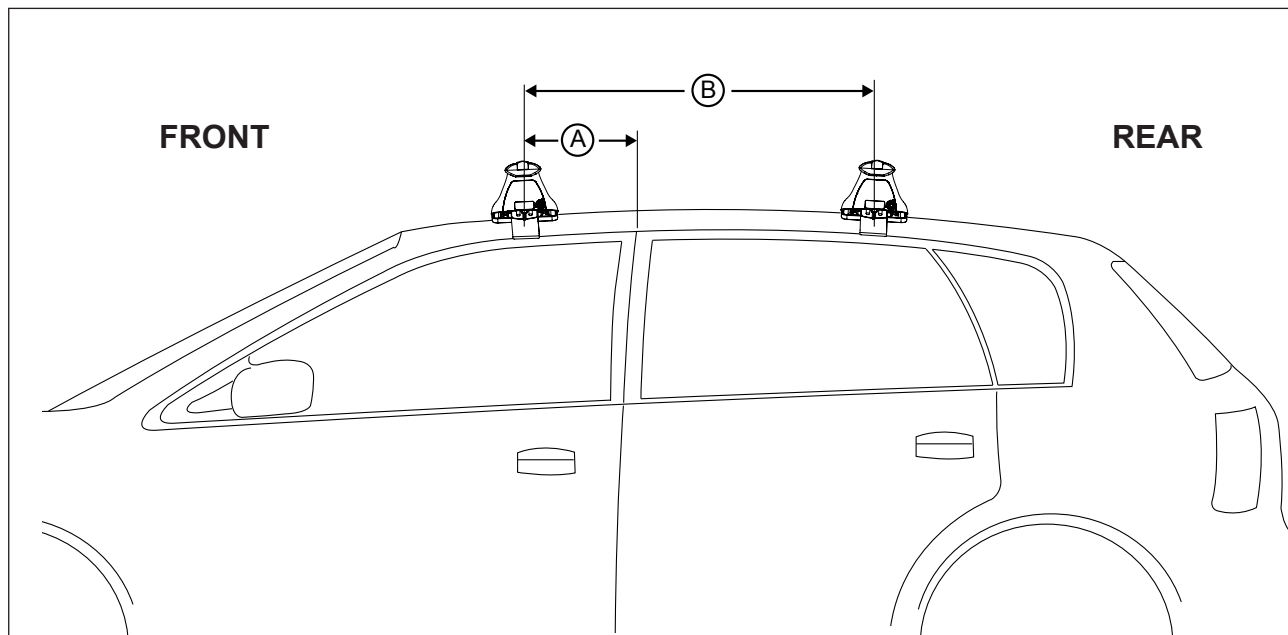

DK108 Rhino-Rack VA, Aero, Euro & HD crossbar instruction

IDENTIFICATION CHART

VA crossbar

AERO crossbar

EURO crossbar

HD crossbar

Vehicle	Date	Crossbar	Front					Rear						
			Right Pad/ Clamp	Left Pad/ Clamp	Measurement strip length per side	Measurement strip length per side	Measurement Distance (x)	Foot plate arrow direction	Right Pad/ Clamp	Left Pad/ Clamp	Measurement strip length per side	Measurement strip length per side	Measurement Distance (x)	Foot plate arrow direction
Nissan Navara D40 Dual Cab	11/05	1375mm	M366 SUB0181	M366 SUB0181	162mm	107mm	1087mm / 42,61/64"	OUT	M366 SUB0180	M366 SUB0180	157mm	102mm	1077mm / 42,13/32"	OUT
			Arrow FORWARD						Arrow FORWARD					
Nissan Frontier D40 Crew Cab	05-13	1375mm	M366 SUB0181	M366 SUB0181	162mm	107mm	1087mm / 42,61/64"	OUT	M366 SUB0180	M366 SUB0180	157mm	102mm	1077mm / 42,13/32"	OUT
			Arrow FORWARD						Arrow FORWARD					
Suzuki Equator Crew Cab	05-13	1375mm	M366 SUB0181	M366 SUB0181	162mm	107mm	1087mm / 42,61/64"	OUT	M366 SUB0180	M366 SUB0180	157mm	102mm	1077mm / 42,13/32"	OUT
			Arrow FORWARD						Arrow FORWARD					

DK108 Rhino-Rack VA, Aero, Euro & HD crossbar instruction

Measurement A: CENTRE of door jamb to CENTRE arrow of leg foot plate.

Measurement B: CENTRE of Front leg foot plate arrow to CENTRE of Rear leg foot plate arrow.

Carrying capacity: Roof rack is rated to 75kg. Please refer to manufacturers handbook for your vehicles maximum roof load capacity. Always use the lower of the two figures.

If your vehicle is not listed on this fitting instruction please refer to your countries Rhino-Rack web site for the latest information.

VEHICLE	Date	Measurement A	Measurement B	Load Rating (includes racks 5kg/ 11lbs)
Nissan Navara D40 Dual Cab	11/05-	260mm / 10,15/64"	750mm / 29,17/32"	75kg / 165lbs
Nissan Frontier D40 Crew Cab	05-13	260mm / 10,15/64"	750mm / 29,17/32"	75kg / 165lbs
Suzuki Equator Crew Cab	05-13	260mm / 10,15/64"	750mm / 29,17/32"	75kg / 165lbs