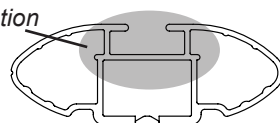

DK108 Rhino-Rack VA, Aero, Euro & HD crossbar instruction

IDENTIFICATION CHART

VA crossbar

AERO crossbar

EURO crossbar

HD crossbar

Vehicle	Date	Crossbar	Front					Rear						
			Right Pad/ Clamp	Left Pad/ Clamp	Measurement strip length per side	Measurement strip length per side	Measurement Distance (x)	Foot plate arrow direction	Right Pad/ Clamp	Left Pad/ Clamp	Measurement strip length per side	Measurement strip length per side	Measurement Distance (x)	Foot plate arrow direction
Nissan Navara D40 Dual Cab	11/05	1375mm	M366 SUB0181	M366 SUB0181	162mm	107mm	1087mm / 42,61/64"	OUT	M366 SUB0180	M366 SUB0180	157mm	102mm	1077mm / 42,13/32"	OUT
			Arrow FORWARD						Arrow FORWARD					
Nissan Frontier D40 Crew Cab	05-13	1375mm	M366 SUB0181	M366 SUB0181	162mm	107mm	1087mm / 42,61/64"	OUT	M366 SUB0180	M366 SUB0180	157mm	102mm	1077mm / 42,13/32"	OUT
			Arrow FORWARD						Arrow FORWARD					
Suzuki Equator Crew Cab	05-13	1375mm	M366 SUB0181	M366 SUB0181	162mm	107mm	1087mm / 42,61/64"	OUT	M366 SUB0180	M366 SUB0180	157mm	102mm	1077mm / 42,13/32"	OUT
			Arrow FORWARD						Arrow FORWARD					

DK108 Rhino-Rack VA, Aero, Euro & HD crossbar instruction

Measurement A: CENTRE of door jamb to CENTRE arrow of leg foot plate.

Measurement B: CENTRE of Front leg foot plate arrow to CENTRE of Rear leg foot plate arrow.