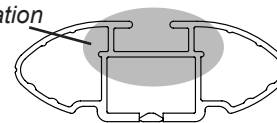

DK096 Rhino-Rack VA, Aero, Euro & HD crossbar instruction

IDENTIFICATION CHART

VA crossbar

AERO crossbar

EURO crossbar

HD crossbar

FRONT CROSSBAR

REAR CROSSBAR

Vehicle	Date	Crossbar	FRONT CROSSBAR					REAR CROSSBAR						
			Front Right Pad/ Clamp	Front Left Pad/ Clamp	Measurement strip length per side	Measurement strip length per side	Measurement Distance (x)	Foot plate arrow direction	Rear Right Pad/ Clamp	Rear Left Pad/ Clamp	Measurement strip length per side	Measurement strip length per side	Measurement Distance (x)	Foot plate arrow direction
Hyundai Sonata Sedan	08/98-09/01	1180mm	M367 SUB0149		210mm	155mm	988mm	OUT	M366 SUB0176		198mm	143mm	964mm	OUT
			Arrow FORWARD						Arrow FORWARD					

DK096 Rhino-Rack VA, Aero, Euro & HD crossbar instruction

Measurement A: CENTRE of door jamb to CENTRE arrow of leg foot plate.

Measurement B: CENTRE of Front leg foot plate arrow to CENTRE of Rear leg foot plate arrow.