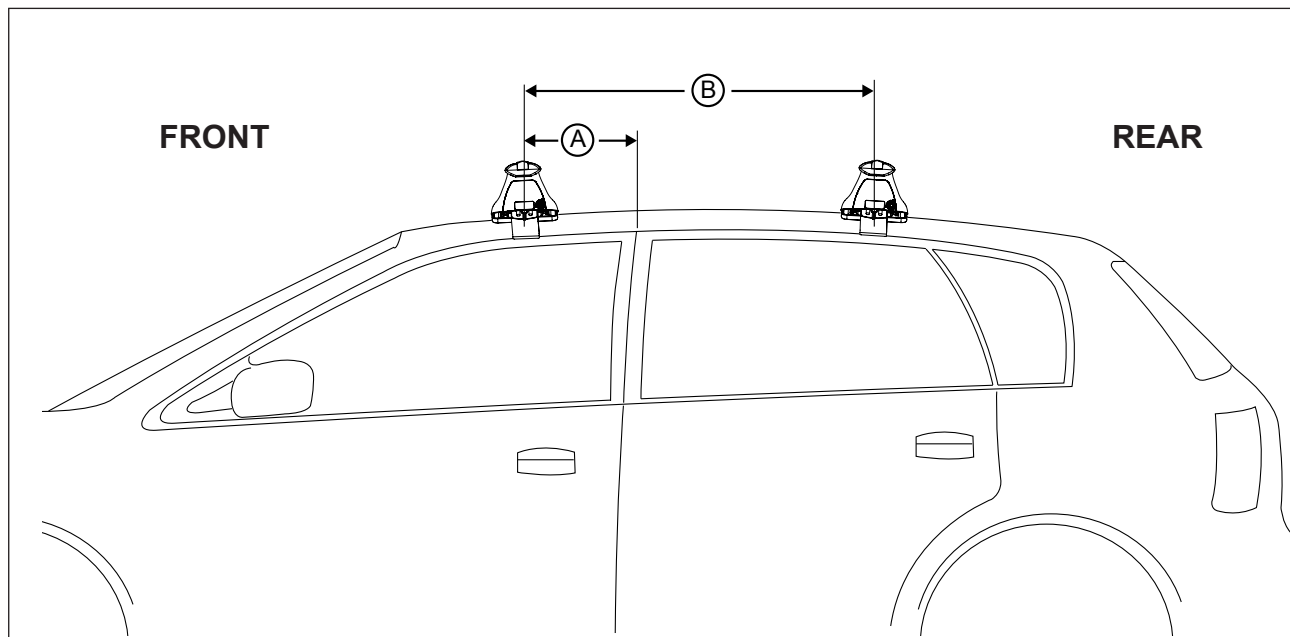

# DK093 Rhino-Rack VA, Aero, Euro & HD crossbar instruction

Vehicle	Date	Crossbar	FRONT CROSSBAR					REAR CROSSBAR						
			Front Right Pad/ Clamp	Front Left Pad/ Clamp	Measurement strip length per side	Measurement strip length per side	Measurement Distance ( x )	Foot plate arrow direction	Rear Right Pad/ Clamp	Rear Left Pad/ Clamp	Measurement strip length per side	Measurement strip length per side	Measurement Distance ( x )	Foot plate arrow direction
Hyundai Elantra (HD) 4dr Sedan	10/2006 on	1260mm / 49,19/32"	M366	SUB0176	177mm	64mm	1002mm / 39,29/64"	OUT	M365	M365	172mm	59mm	992mm / 39,1/16"	OUT
			114450						114450					
			Arrow FORWARD					Arrow FORWARD						

# DK093 Rhino-Rack VA, Aero, Euro & HD crossbar instruction

**Measurement A:** CENTRE of door jamb to CENTRE arrow of leg foot plate.

**Measurement B:** CENTRE of Front leg foot plate arrow to CENTRE of Rear leg foot plate arrow.

VEHICLE	Date	Measurement A	Measurement B	Load Rating (includes racks 5kg/ 11lbs)
Hyundai Elantra (HD) 4dr Sedan	10/2006 on	260mm / 10,15/64"	650mm / 25,19/32"	75kg / 165lbs