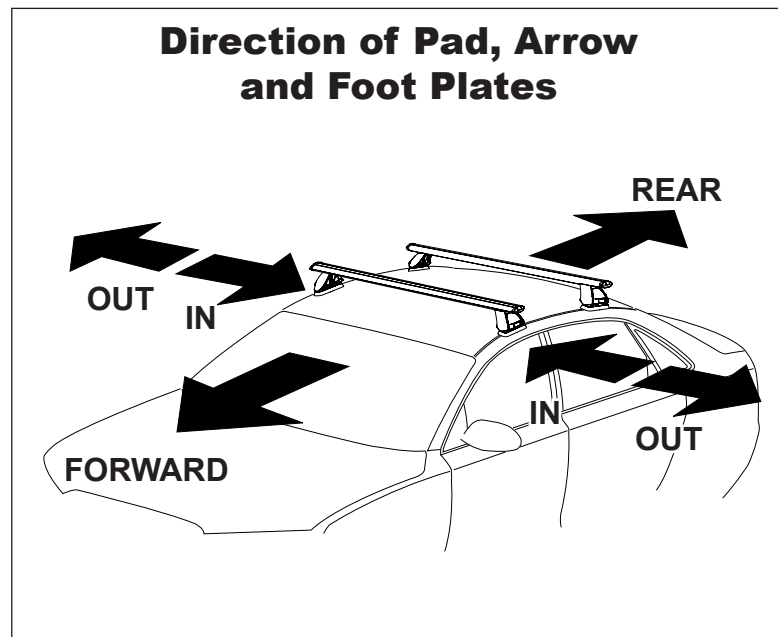

DK093 Rhino-Rack VA, Aero, Euro & HD crossbar instruction

Measurement A: CENTRE of door jamb to CENTRE arrow of leg foot plate.

Measurement B: CENTRE of Front leg foot plate arrow to CENTRE of Rear leg foot plate arrow.

Carrying capacity: Roof rack is rated to 75kg. Please refer to manufacturers handbook for your vehicles maximum roof load capacity. Always use the lower of the two figures.

If your vehicle is not listed on this fitting instruction please refer to your countries Rhino-Rack web site for the latest information.

VEHICLE	Date	Measurement A	Measurement B	Load Rating (includes racks 5kg/ 11lbs)
Hyundai Elantra (HD) 4dr Sedan	10/2006 on	260mm / 10,15/64"	650mm / 25,19/32"	75kg / 165lbs