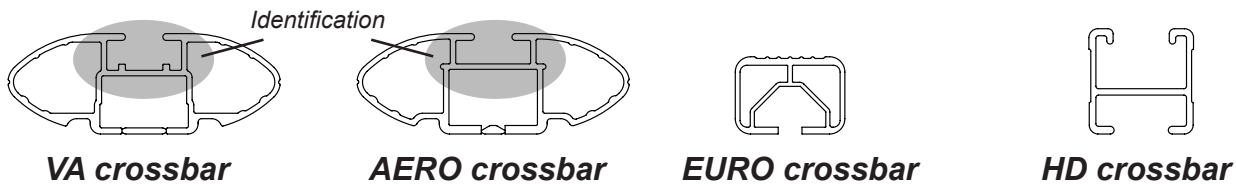

DK090 Rhino-Rack VA, Aero, Euro & HD crossbar instruction

IDENTIFICATION CHART

Vehicle	Date	Crossbar	FRONT CROSSBAR					REAR CROSSBAR						
			Front Right Pad/ Clamp	Front Left Pad/ Clamp	Measurement strip length per side	Measurement strip length per side	Measurement Distance (x)	Foot plate arrow direction	Rear Right Pad/ Clamp	Rear Left Pad/ Clamp	Measurement strip length per side	Measurement strip length per side	Measurement Distance (x)	Foot plate arrow direction
Subaru Impreza Sedan	04/93-09/00	1180mm	M367 SUB0177		171mm	116mm	910mm	OUT	M367 SUB0177		150mm	95mm	868mm	OUT
			Arrow FORWARD						Arrow FORWARD					

DK090 Rhino-Rack VA, Aero, Euro & HD crossbar instruction

Measurement A: CENTRE of door jamb to CENTRE arrow of leg foot plate.

Measurement B: CENTRE of Front leg foot plate arrow to CENTRE of Rear leg foot plate arrow.