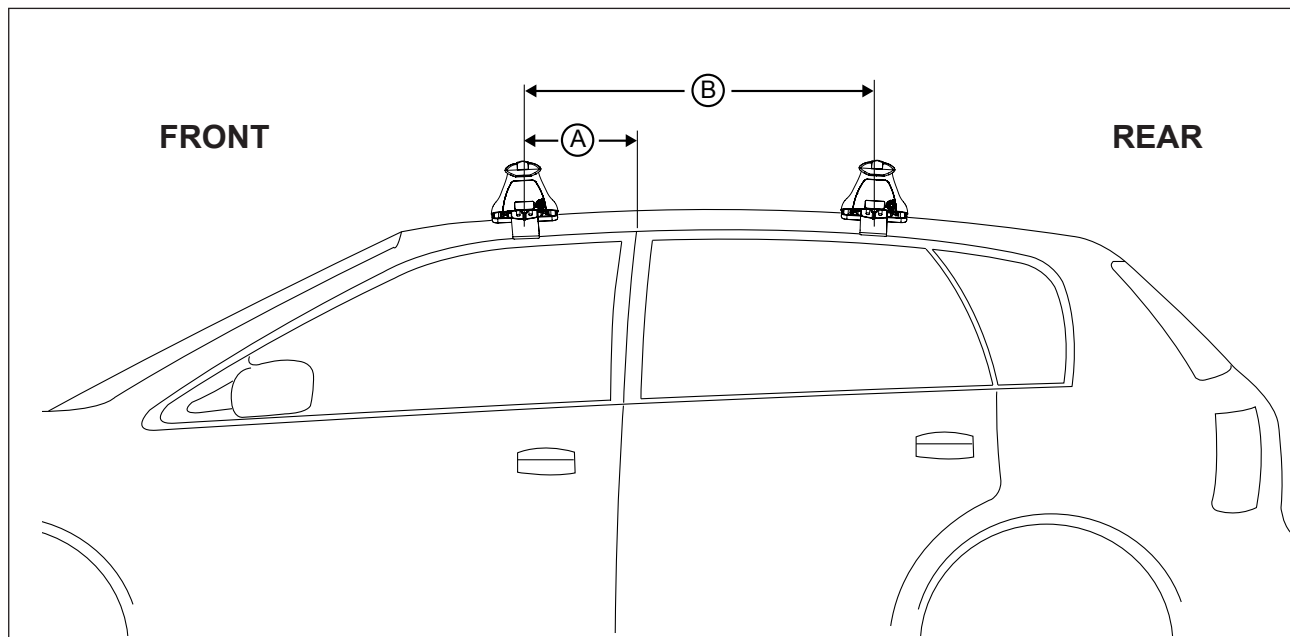

DK090 Rhino-Rack VA, Aero, Euro & HD crossbar instruction

Measurement A: CENTRE of door jamb to CENTRE arrow of leg foot plate.

Measurement B: CENTRE of Front leg foot plate arrow to CENTRE of Rear leg foot plate arrow.

Carrying capacity: Roof rack is rated to 75kg. Please refer to manufacturers handbook for your vehicles maximum roof load capacity. Always use the lower of the two figures.

If your vehicle is not listed on this fitting instruction please refer to your countries Rhino-Rack web site for the latest information.

VEHICLE	Date	Measurement A	Measurement B	Load Rating (includes racks 5kg/ 11lbs)
Subaru Impreza Sedan	04/93-09/00	250mm	550mm	75kg /165lbs