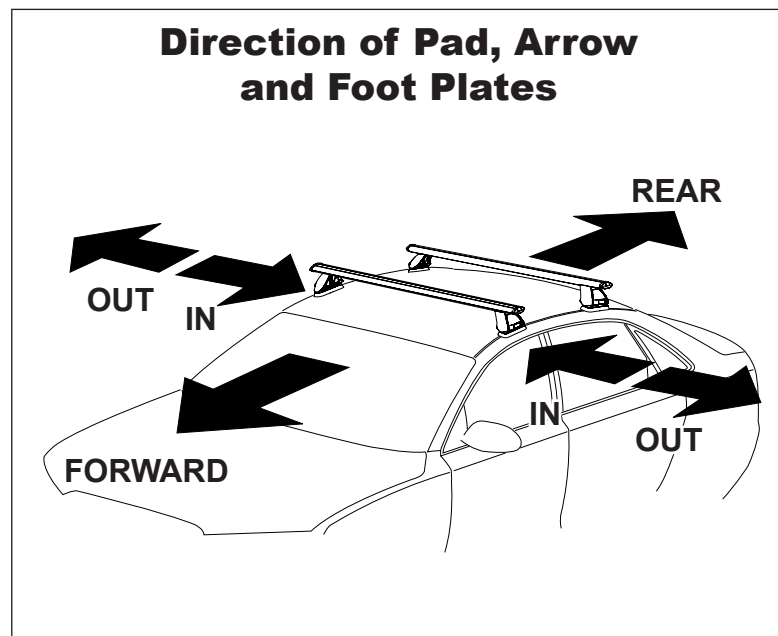

DK089 Rhino-Rack VA, Aero, Euro & HD crossbar instruction

Measurement A: CENTRE of door jamb to CENTRE arrow of leg foot plate.

Measurement B: CENTRE of Front leg foot plate arrow to CENTRE of Rear leg foot plate arrow.

Carrying capacity: Roof rack is rated to 75kg. Please refer to manufacturers handbook for your vehicles maximum roof load capacity. Always use the lower of the two figures.

If your vehicle is not listed on this fitting instruction please refer to your countries Rhino-Rack web site for the latest information.

VEHICLE	Date	Measurement A	Measurement B	Load Rating (includes racks 5kg/11lbs)
Kia Magentis Sedan	08/06 on	270mm	650mm	75kg /165lbs