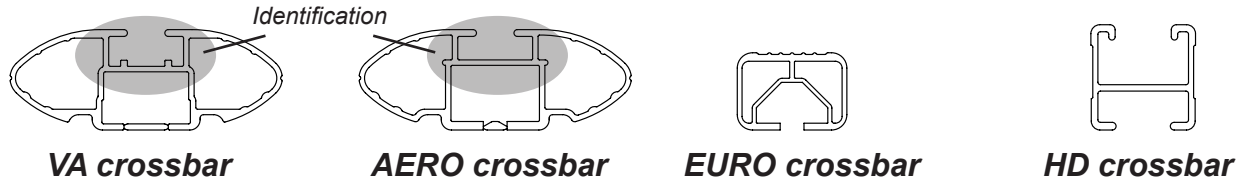

DK089 Rhino-Rack VA, Aero, Euro & HD crossbar instruction

IDENTIFICATION CHART

Vehicle	Date	Crossbar	FRONT CROSSBAR					REAR CROSSBAR						
			Front Right Pad/ Clamp	Front Left Pad/ Clamp	Measurement strip length per side	Measurement strip length per side	Measurement Distance (x)	Foot plate arrow direction	Rear Right Pad/ Clamp	Rear Left Pad/ Clamp	Measurement strip length per side	Measurement strip length per side	Measurement Distance (x)	Foot plate arrow direction
Kia Magentis Sedan	08/06 on	1260mm	M368 114488 / 114512		158mm	45mm	964mm	OUT	M368 114488 / 114512		157mm	44mm	962mm	OUT
			Arrow OUT						Arrow OUT					

DK089 Rhino-Rack VA, Aero, Euro & HD crossbar instruction

Measurement A: CENTRE of door jamb to CENTRE arrow of leg foot plate.

Measurement B: CENTRE of Front leg foot plate arrow to CENTRE of Rear leg foot plate arrow.

VEHICLE	Date	Measurement A	Measurement B	Load Rating (includes racks 5kg/11lbs)
Kia Magentis Sedan	08/06 on	270mm	650mm	75kg /165lbs

DK089 Rhino-Rack VA, Aero, Euro & HD crossbar instruction

Crossbar	Slot Length on Aero/ Euro	VA formula (based on Euro/ Aero) 300mm slot
DA106 1060mm	187mm	+110mm
DA1180 1180mm	245mm	+55mm
DA1260 1260mm	187mm	+113mm
DA1375 1375mm	245mm	+55mm
DA1500 1500mm	245mm	+55mm