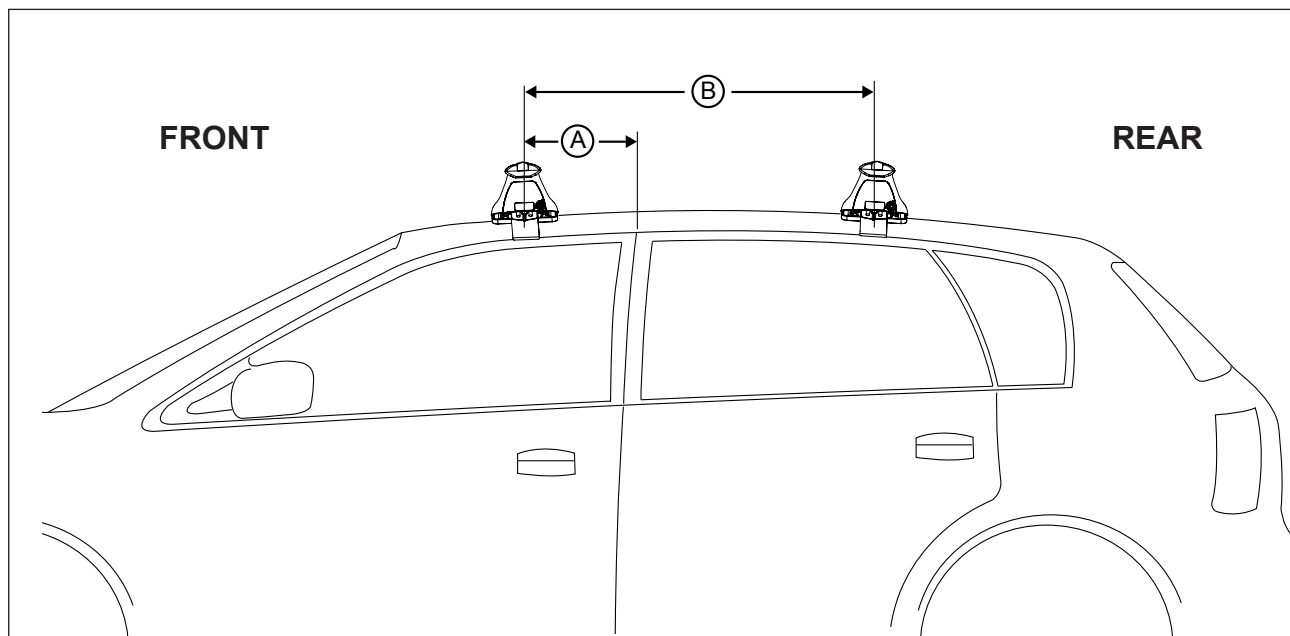

DK089 Rhino-Rack VA, Aero, Euro & HD crossbar instruction

IDENTIFICATION CHART

Vehicle	Date	Crossbar	FRONT CROSSBAR					REAR CROSSBAR						
			Front Right Pad/ Clamp	Front Left Pad/ Clamp	Measurement strip length per side	Measurement strip length per side	Measurement Distance (x)	Foot plate arrow direction	Rear Right Pad/ Clamp	Rear Left Pad/ Clamp	Measurement strip length per side	Measurement strip length per side	Measurement Distance (x)	Foot plate arrow direction
Kia Magentis Sedan	08/06 on	1260mm	M368 114488 / 114512		158mm	45mm	964mm	OUT	M368 114488 / 114512		157mm	44mm	962mm	OUT
			Arrow OUT						Arrow OUT					

DK089 Rhino-Rack VA, Aero, Euro & HD crossbar instruction

Measurement A: CENTRE of door jamb to CENTRE arrow of leg foot plate.

Measurement B: CENTRE of Front leg foot plate arrow to CENTRE of Rear leg foot plate arrow.

Carrying capacity: Roof rack is rated to 75kg. Please refer to manufacturers handbook for your vehicles maximum roof load capacity. Always use the lower of the two figures.

If your vehicle is not listed on this fitting instruction please refer to your countries Rhino-Rack web site for the latest information.

VEHICLE	Date	Measurement A	Measurement B	Load Rating (includes racks 5kg/11lbs)
Kia Magentis Sedan	08/06 on	270mm	650mm	75kg /165lbs

DK089 Rhino-Rack VA, Aero, Euro & HD crossbar instruction

Crossbar	Slot Length on Aero/ Euro	VA formula (based on Euro/ Aero) 300mm slot
DA106 1060mm	187mm	+110mm
DA1180 1180mm	245mm	+55mm
DA1260 1260mm	187mm	+113mm
DA1375 1375mm	245mm	+55mm
DA1500 1500mm	245mm	+55mm