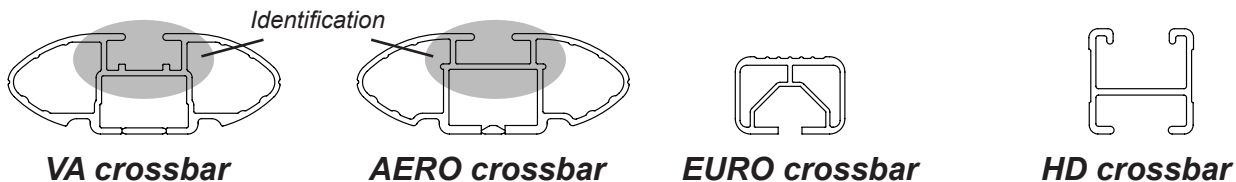

# DK086 Rhino-Rack VA, Aero, Euro & HD crossbar instruction

## IDENTIFICATION CHART

Vehicle	Date	Crossbar	FRONT CROSSBAR					REAR CROSSBAR				
			Front Right Pad/ Clamp	Front Left Pad/ Clamp	Measurement strip length per side	Measurement strip length per side	Measurement Distance ( x )	Foot plate arrow direction	Rear Right Pad/ Clamp	Rear Left Pad/ Clamp	Measurement strip length per side	Measurement strip length per side
Chrysler 300C 5dr Wagon	2005 on	1375mm / 54,9/64"	M368 SUB0153	160mm	105mm	1083mm / 42,41/64"	OUT	M368 SUB0174	153mm	98mm	1069mm / 42,3/32"	OUT
			Arrow OUT					Arrow OUT				
Chrysler 300C 4dr Sedan	2005 on	1375mm / 54,9/64"	M368 SUB0153	159mm	104mm	1081mm / 42,9/16"	OUT	M368 SUB0174	157mm	102mm	1077mm / 42,13/32"	OUT
			Arrow OUT					Arrow OUT				
Dodge Magnum 5dr Wagon	2005-2008	1375mm / 54,9/64"	M368 SUB0153	160mm	105mm	1083mm / 42,41/64"	OUT	M368 SUB0174	153mm	98mm	1069mm / 42,3/32"	OUT
			Arrow OUT					Arrow OUT				
Dodge Magnum 4dr Sedan	2005-2008	1375mm / 54,9/64"	M368 SUB0153	159mm	104mm	1081mm / 42,9/16"	OUT	M368 SUB0174	157mm	102mm	1077mm / 42,13/32"	OUT
			Arrow OUT					Arrow OUT				

# DK086 Rhino-Rack VA, Aero, Euro & HD crossbar instruction

**Measurement A:** CENTRE of door jamb to CENTRE arrow of leg foot plate.

**Measurement B:** CENTRE of Front leg foot plate arrow to CENTRE of Rear leg foot plate arrow.