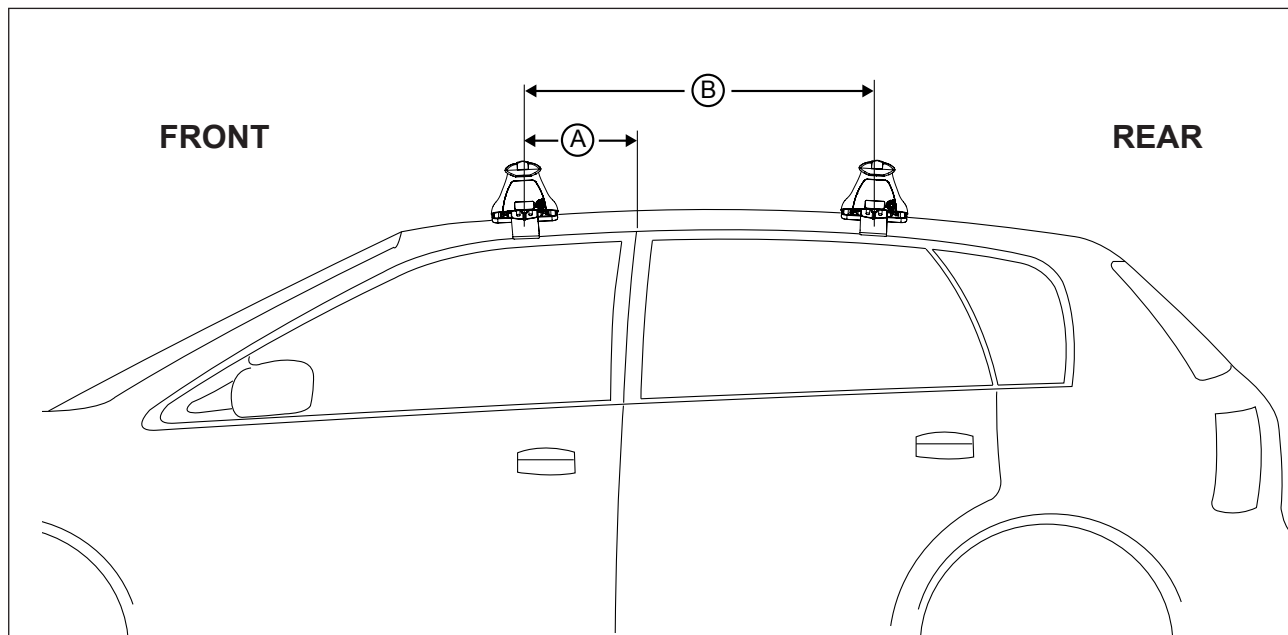

DK086 Rhino-Rack VA, Aero, Euro & HD crossbar instruction

Measurement A: CENTRE of door jamb to CENTRE arrow of leg foot plate.

Measurement B: CENTRE of Front leg foot plate arrow to CENTRE of Rear leg foot plate arrow.

Carrying capacity: Roof rack is rated to 75kg. Please refer to manufacturers handbook for your vehicles maximum roof load capacity. Always use the lower of the two figures.

If your vehicle is not listed on this fitting instruction please refer to your countries Rhino-Rack web site for the latest information.

VEHICLE	Date	Measurement A	Measurement B	Load Rating (includes racks 5kg/ 11lbs)
Chrysler 300C 5dr Wagon	2005 on	350mm / 13,25/32"	800mm / 31,1/2"	75kg / 165lbs
Chrysler 300C 4dr Sedan	2005 on	350mm / 13,25/32"	800mm / 31,1/2"	75kg / 165lbs
Dodge Magnum 5dr Wagon	2005-2008	350mm / 13,25/32"	800mm / 31,1/2"	75kg / 165lbs
Dodge Magnum 4dr Sedan	2005-2008	350mm / 13,25/32"	800mm / 31,1/2"	75kg / 165lbs