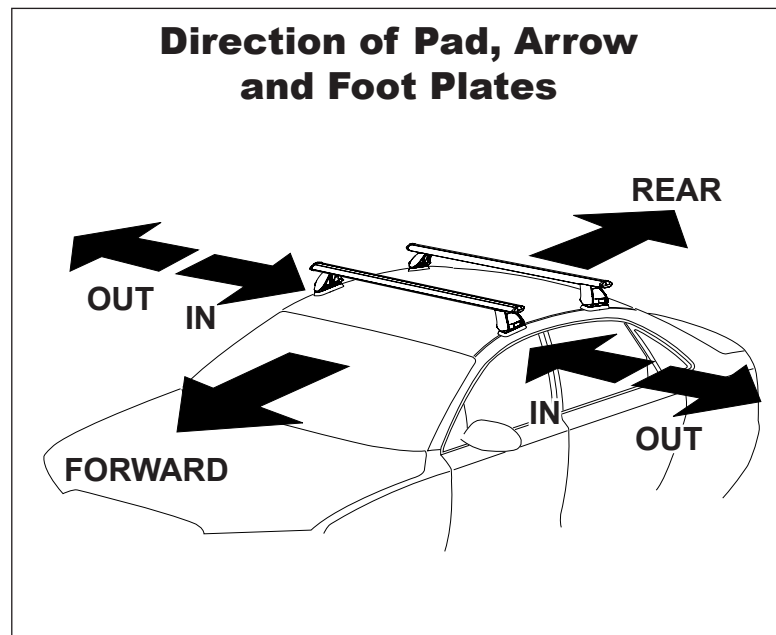

DK086 Rhino-Rack VA, Aero, Euro & HD crossbar instruction

Measurement A: CENTRE of door jamb to CENTRE arrow of leg foot plate.

Measurement B: CENTRE of Front leg foot plate arrow to CENTRE of Rear leg foot plate arrow.

Carrying capacity: Roof rack is rated to 75kg. Please refer to manufacturers handbook for your vehicles maximum roof load capacity. Always use the lower of the two figures.

If your vehicle is not listed on this fitting instruction please refer to your countries Rhino-Rack web site for the latest information.

VEHICLE	Date	Measurement A	Measurement B	Load Rating (includes racks 5kg/ 11lbs)
Chrysler 300C 5dr Wagon	2005 on	350mm / 13,25/32"	800mm / 31,1/2"	75kg / 165lbs
Chrysler 300C 4dr Sedan	2005 on	350mm / 13,25/32"	800mm / 31,1/2"	75kg / 165lbs
Dodge Magnum 5dr Wagon	2005-2008	350mm / 13,25/32"	800mm / 31,1/2"	75kg / 165lbs
Dodge Magnum 4dr Sedan	2005-2008	350mm / 13,25/32"	800mm / 31,1/2"	75kg / 165lbs