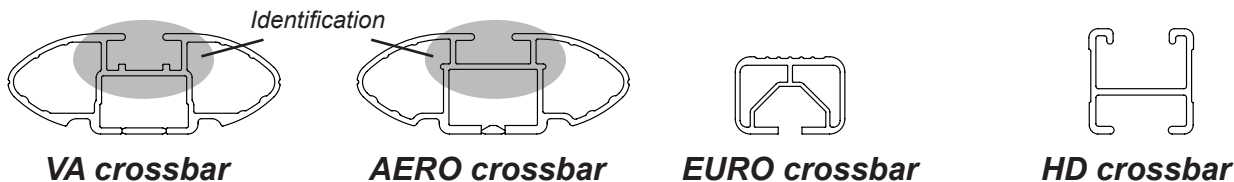

DK084 Rhino-Rack VA, Aero, Euro & HD crossbar instruction

IDENTIFICATION CHART

Vehicle	Date	Crossbar	FRONT CROSSBAR					REAR CROSSBAR				
			Front Right Pad/ Clamp	Front Left Pad/ Clamp	Measurement strip length per side	Measurement strip length per side	Measurement Distance (x)	Foot plate arrow direction	Rear Right Pad/ Clamp	Rear Left Pad/ Clamp	Measurement strip length per side	Measurement strip length per side
Toyota Tarago MPV	03/206 on	1260mm / 49,39/64"	M367 SUB0149	213mm	100mm	1074mm / 42,9/32"	OUT	M367 SUB0172	161mm	48mm	970mm / 38,3/16"	OUT
			Arrow FORWARD					Arrow FORWARD				
Toyota Previa MPV	03/2006 on	1260mm / 49,39/64"	M367 SUB0149	213mm	100mm	1074mm / 42,9/32"	OUT	M367 SUB0172	161mm	48mm	970mm / 38,3/16"	OUT
			Arrow FORWARD					Arrow FORWARD				
Toyota Estima MPV	03/2006 on	1260mm / 49,39/64"	M367 SUB0149	213mm	100mm	1074mm / 42,9/32"	OUT	M367 SUB0172	161mm	48mm	970mm / 38,3/16"	OUT
			Arrow FORWARD					Arrow FORWARD				

DK084 Rhino-Rack VA, Aero, Euro & HD crossbar instruction

Measurement A: CENTRE of door jamb to CENTRE arrow of leg foot plate.

Measurement B: CENTRE of Front leg foot plate arrow to CENTRE of Rear leg foot plate arrow.