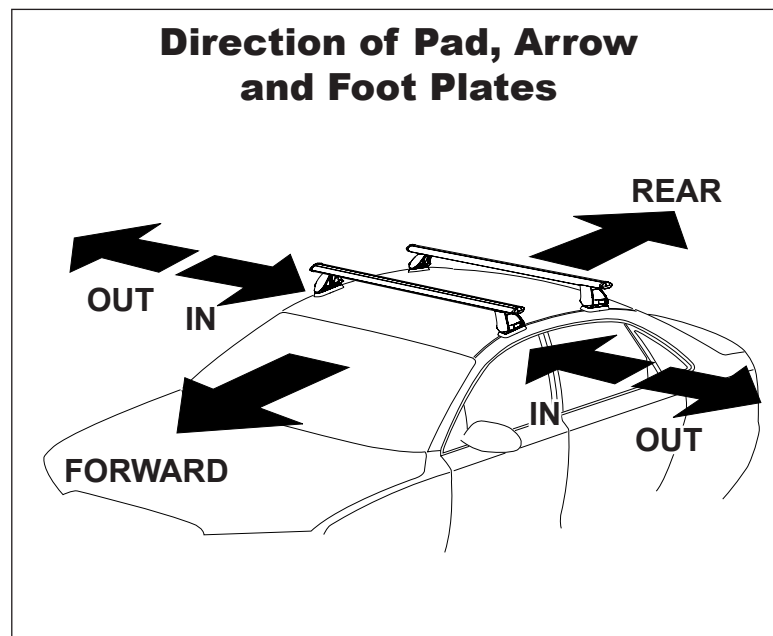

DK084 Rhino-Rack VA, Aero, Euro & HD crossbar instruction

Measurement A: CENTRE of door jamb to CENTRE arrow of leg foot plate.

Measurement B: CENTRE of Front leg foot plate arrow to CENTRE of Rear leg foot plate arrow.

Carrying capacity: Roof rack is rated to 75kg. Please refer to manufacturers handbook for your vehicles maximum roof load capacity. Always use the lower of the two figures.

If your vehicle is not listed on this fitting instruction please refer to your countries Rhino-Rack web site for the latest information.

VEHICLE	Date	Measurement A	Measurement B	Load Rating (includes racks 5kg/ 11lbs)
Toyota Tarago MPV	03/2006 on	250mm / 9,27/32"	850mm / 33,15/32"	75kg / 165lbs
Toyota Previa MPV	03/2006 on	250mm / 9,27/32"	850mm / 33,15/32"	75kg / 165lbs
Toyota Estima MPV	03/2006 on	250mm / 9,27/32"	850mm / 33,15/32"	75kg / 165lbs