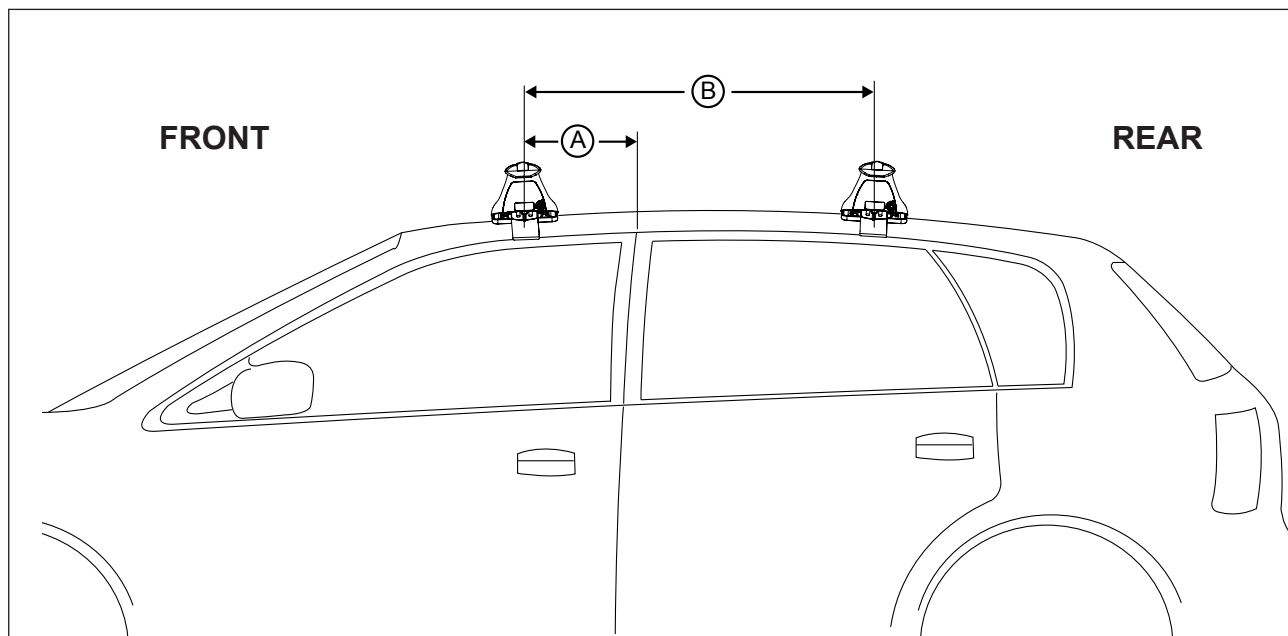

DK084 Rhino-Rack VA, Aero, Euro & HD crossbar instruction

IDENTIFICATION CHART

Vehicle	Date	Crossbar	FRONT CROSSBAR					REAR CROSSBAR				
			Front Right Pad/ Clamp	Front Left Pad/ Clamp	Measurement strip length per side	Measurement strip length per side	Measurement Distance (x)	Foot plate arrow direction	Rear Right Pad/ Clamp	Rear Left Pad/ Clamp	Measurement strip length per side	Measurement strip length per side
Toyota Tarago MPV	03/206 on	1260mm / 49,39/64"	M367 SUB0149	213mm	100mm	1074mm / 42,9/32"	OUT	M367 SUB0172	161mm	48mm	970mm / 38,3/16"	OUT
			Arrow FORWARD					Arrow FORWARD				
Toyota Previa MPV	03/2006 on	1260mm / 49,39/64"	M367 SUB0149	213mm	100mm	1074mm / 42,9/32"	OUT	M367 SUB0172	161mm	48mm	970mm / 38,3/16"	OUT
			Arrow FORWARD					Arrow FORWARD				
Toyota Estima MPV	03/2006 on	1260mm / 49,39/64"	M367 SUB0149	213mm	100mm	1074mm / 42,9/32"	OUT	M367 SUB0172	161mm	48mm	970mm / 38,3/16"	OUT
			Arrow FORWARD					Arrow FORWARD				

DK084 Rhino-Rack VA, Aero, Euro & HD crossbar instruction

Measurement A: CENTRE of door jamb to CENTRE arrow of leg foot plate.

Measurement B: CENTRE of Front leg foot plate arrow to CENTRE of Rear leg foot plate arrow.

Carrying capacity: Roof rack is rated to 75kg. Please refer to manufacturers handbook for your vehicles maximum roof load capacity. Always use the lower of the two figures.

If your vehicle is not listed on this fitting instruction please refer to your countries Rhino-Rack web site for the latest information.