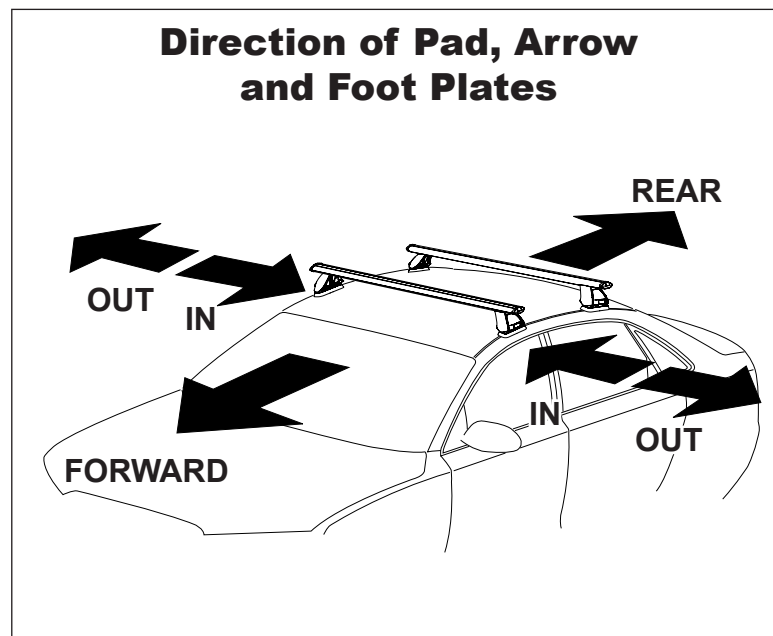

DK081 Rhino-Rack VA, Aero, Euro & HD crossbar instruction

Measurement A: CENTRE of door jamb to CENTRE arrow of leg foot plate.

Measurement B: CENTRE of Front leg foot plate arrow to CENTRE of Rear leg foot plate arrow.

Carrying capacity: Roof rack is rated to 75kg. Please refer to manufacturers handbook for your vehicles maximum roof load capacity. Always use the lower of the two figures.

If your vehicle is not listed on this fitting instruction please refer to your countries Rhino-Rack web site for the latest information.

VEHICLE	Date	Measurement A	Measurement B	Load Rating (includes racks 5kg/ 11lbs)
Lexus IS200 4dr Sedan	03/1999-10/2005	300mm / 11,13/16"	740mm / 29,9/64"	75kg / 165lbs
Lexus IS300 4dr Sedan	08/2001-10/2005	340mm / 13,25/64"	700mm / 27,9/16"	75kg / 165lbs
Kia Optima 4dr Sedan	05/2001-07/2006	300mm / 11,13/16"	670mm / 26,3/8"	75kg / 165lbs
Hyundai Sonata EF-B 4dr Sedan	09/2001-02/2004	320mm / 12,19/32"	700mm / 27,9/16"	50kg / 110lbs