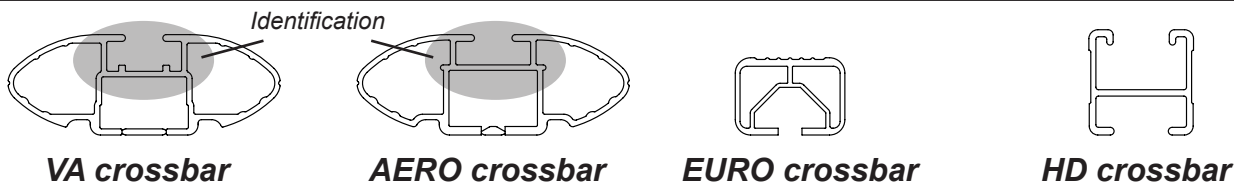

DK081 Rhino-Rack VA, Aero, Euro & HD crossbar instruction

IDENTIFICATION CHART

Vehicle	Date	Crossbar	FRONT CROSSBAR					REAR CROSSBAR				
			Front Right Pad/ Clamp	Front Left Pad/ Clamp	Measurement strip length per side	Measurement strip length per side	Measurement Distance (x)	Foot plate arrow direction	Rear Right Pad/ Clamp	Rear Left Pad/ Clamp	Measurement strip length per side	Measurement strip length per side
Lexus IS200 4dr Sedan	03/1999-10/2005	1180mm / 46,29/64"	M368 SUB0149	182mm	127mm	932mm / 36,11/16"	OUT	M368 SUB0149	181mm	126mm	930mm / 36,39/64"	OUT
			Arrow OUT					Arrow OUT				
Lexus IS300 4dr Sedan	08/2001-10/2005	1180mm / 46,29/64"	M368 SUB0149	182mm	127mm	932mm / 36,11/16"	OUT	M368 SUB0149	181mm	126mm	930mm / 36,39/64"	OUT
			Arrow OUT					Arrow OUT				
Kia Optima 4dr Sedan	05/2001-07/2006	1260mm / 49,19/32"	M368 SUB0149	166mm	53mm	980mm / 38,37/64"	OUT	M368 SUB0149	156mm	43mm	960mm / 37,51/64"	OUT
			Arrow OUT					Arrow OUT				
Hyundai Sonata EF-B 4dr Sedan	09/2001-02/2004	1180mm / 46,29/64"	M368 SUB0149	205mm	150mm	978mm / 38,1/2"	OUT	M368 SUB0149	203mm	148mm	974mm / 38,11/32"	OUT
			Arrow OUT					Arrow OUT				

DK081 Rhino-Rack VA, Aero, Euro & HD crossbar instruction

Measurement A: CENTRE of door jamb to CENTRE arrow of leg foot plate.

Measurement B: CENTRE of Front leg foot plate arrow to CENTRE of Rear leg foot plate arrow.