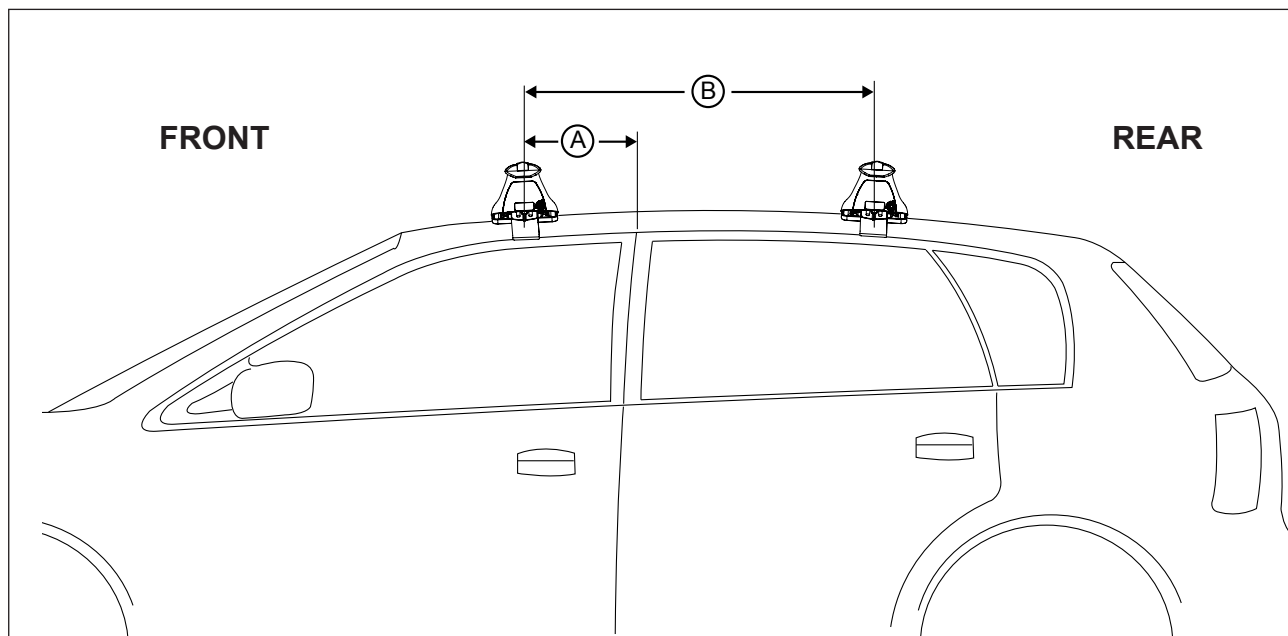

DK081 Rhino-Rack VA, Aero, Euro & HD crossbar instruction

IDENTIFICATION CHART

Vehicle	Date	Crossbar	FRONT CROSSBAR					REAR CROSSBAR				
			Front Right Pad/ Clamp	Front Left Pad/ Clamp	Measurement strip length per side	Measurement strip length per side	Measurement Distance (x)	Foot plate arrow direction	Rear Right Pad/ Clamp	Rear Left Pad/ Clamp	Measurement strip length per side	Measurement strip length per side
Lexus IS200 4dr Sedan	03/1999-10/2005	1180mm / 46,29/64"	M368 SUB0149	182mm	127mm	932mm / 36,11/16"	OUT	M368 SUB0149	181mm	126mm	930mm / 36,39/64"	OUT
			Arrow OUT					Arrow OUT				
Lexus IS300 4dr Sedan	08/2001-10/2005	1180mm / 46,29/64"	M368 SUB0149	182mm	127mm	932mm / 36,11/16"	OUT	M368 SUB0149	181mm	126mm	930mm / 36,39/64"	OUT
			Arrow OUT					Arrow OUT				
Kia Optima 4dr Sedan	05/2001-07/2006	1260mm / 49,19/32"	M368 SUB0149	166mm	53mm	980mm / 38,37/64"	OUT	M368 SUB0149	156mm	43mm	960mm / 37,51/64"	OUT
			Arrow OUT					Arrow OUT				
Hyundai Sonata EF-B 4dr Sedan	09/2001-02/2004	1180mm / 46,29/64"	M368 SUB0149	205mm	150mm	978mm / 38,1/2"	OUT	M368 SUB0149	203mm	148mm	974mm / 38,11/32"	OUT
			Arrow OUT					Arrow OUT				

DK081 Rhino-Rack VA, Aero, Euro & HD crossbar instruction

Measurement A: CENTRE of door jamb to CENTRE arrow of leg foot plate.

Measurement B: CENTRE of Front leg foot plate arrow to CENTRE of Rear leg foot plate arrow.

Carrying capacity: Roof rack is rated to 75kg. Please refer to manufacturers handbook for your vehicles maximum roof load capacity. Always use the lower of the two figures.

If your vehicle is not listed on this fitting instruction please refer to your countries Rhino-Rack web site for the latest information.