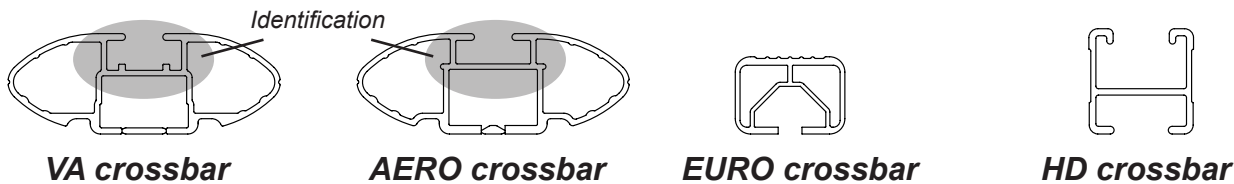

# DK078 Rhino-Rack VA, Aero, Euro & HD crossbar instruction

## IDENTIFICATION CHART

Vehicle	Date	Crossbar	FRONT CROSSBAR					REAR CROSSBAR				
			Front Right Pad/ Clamp	Front Left Pad/ Clamp	Measurement strip length per side	Measurement strip length per side	Measurement Distance ( x )	Foot plate arrow direction	Rear Right Pad/ Clamp	Rear Left Pad/ Clamp	Measurement strip length per side	Measurement strip length per side
Toyota Avensis Verso Minivan	12/2001 on	1260mm / 49,19/32"	M366 SUB0145	173mm	60mm	994mm / 39,9/64"	OUT	M366 SUB0151	167mm	54mm	982mm / 38,21/32"	N/A
			Arrow FORWARD					Arrow FORWARD				
Subaru Legacy BM 4dr Sedan	2010 on	1375mm / 54,9/64"	M366 SUB0145	153mm	98mm	1070mm / 42,1/8"	OUT	M366 SUB0151	144mm	89mm	1052mm / 41,27/64"	N/A
			Arrow FORWARD					Arrow FORWARD				
Subaru Liberty BM 4dr Sedan	09/2009 on	1375mm / 54,9/64"	M366 SUB0145	153mm	98mm	1070mm / 42,1/8"	OUT	M366 SUB0151	144mm	89mm	1052mm / 41,27/64"	OUT
			Arrow FORWARD					Arrow FORWARD				

# DK078 Rhino-Rack VA, Aero, Euro & HD crossbar instruction

**Measurement A:** CENTRE of door jamb to CENTRE arrow of leg foot plate.

**Measurement B:** CENTRE of Front leg foot plate arrow to CENTRE of Rear leg foot plate arrow.