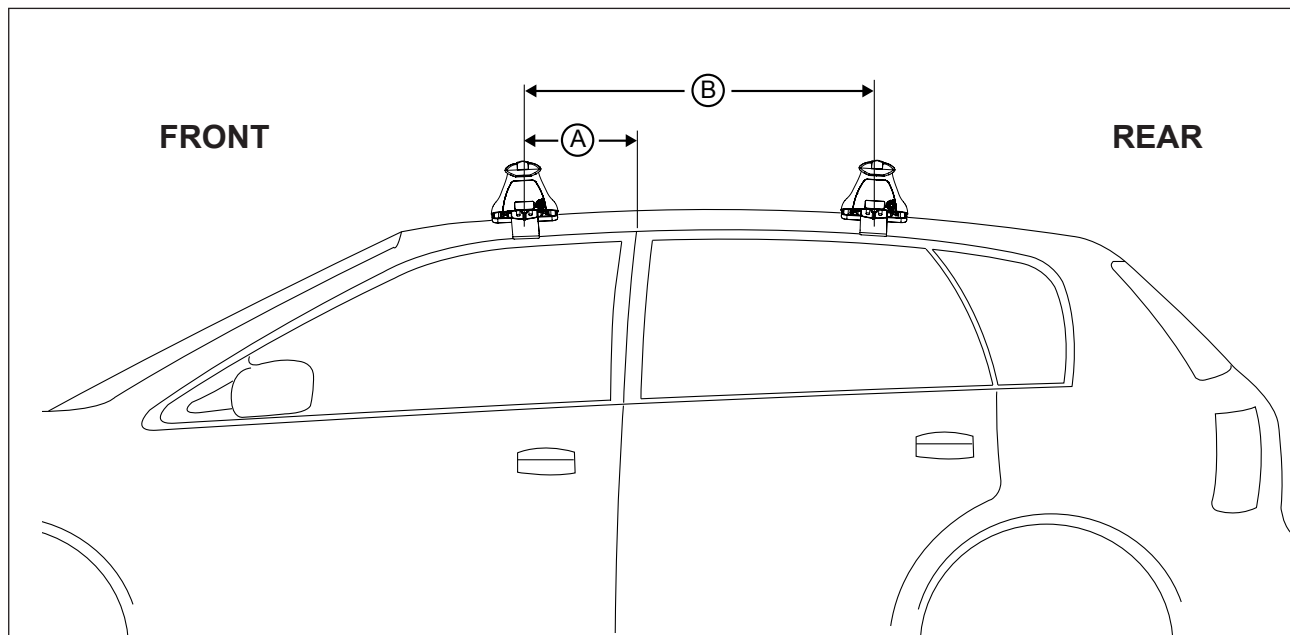

DK073 Rhino-Rack VA, Aero, Euro & HD crossbar instruction

IDENTIFICATION CHART

Vehicle	Date	Crossbar	FRONT CROSSBAR					REAR CROSSBAR						
			Front Right Pad/ Clamp	Front Left Pad/ Clamp	Measurement strip length per side	Measurement strip length per side	Measurement Distance (x)	Foot plate arrow direction	Rear Right Pad/ Clamp	Rear Left Pad/ Clamp	Measurement strip length per side	Measurement strip length per side	Measurement Distance (x)	Foot plate arrow direction
SsangYong Musso Dual Cab Ute	05/04 on	1260mm	M365 SUB0171		176mm	63mm	1000mm	OUT	M365 SUB0171		172mm	59mm	992mm	OUT
			Arrow FORWARD						Arrow FORWARD					

DK073 Rhino-Rack VA, Aero, Euro & HD crossbar instruction

Measurement A: CENTRE of door jamb to CENTRE arrow of leg foot plate.

Measurement B: CENTRE of Front leg foot plate arrow to CENTRE of Rear leg foot plate arrow.

Carrying capacity: Roof rack is rated to 75kg. Please refer to manufacturers handbook for your vehicles maximum roof load capacity. Always use the lower of the two figures.

If your vehicle is not listed on this fitting instruction please refer to your countries Rhino-Rack web site for the latest information.