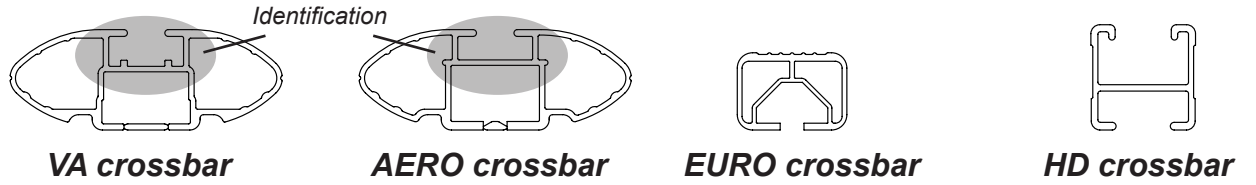

DK073 Rhino-Rack VA, Aero, Euro & HD crossbar instruction

IDENTIFICATION CHART

Vehicle	Date	Crossbar	FRONT CROSSBAR					REAR CROSSBAR						
			Front Right Pad/ Clamp	Front Left Pad/ Clamp	Measurement strip length per side	Measurement strip length per side	Measurement Distance (x)	Foot plate arrow direction	Rear Right Pad/ Clamp	Rear Left Pad/ Clamp	Measurement strip length per side	Measurement strip length per side	Measurement Distance (x)	Foot plate arrow direction
SsangYong Musso Dual Cab Ute	05/04 on	1260mm	M365 SUB0171		176mm	63mm	1000mm	OUT	M365 SUB0171		172mm	59mm	992mm	OUT
			Arrow FORWARD						Arrow FORWARD					

DK073 Rhino-Rack VA, Aero, Euro & HD crossbar instruction

Measurement A: CENTRE of door jamb to CENTRE arrow of leg foot plate.

Measurement B: CENTRE of Front leg foot plate arrow to CENTRE of Rear leg foot plate arrow.

Carrying capacity: Roof rack is rated to 75kg. Please refer to manufacturers handbook for your vehicles maximum roof load capacity. Always use the lower of the two figures.

If your vehicle is not listed on this fitting instruction please refer to your countries Rhino-Rack web site for the latest information.