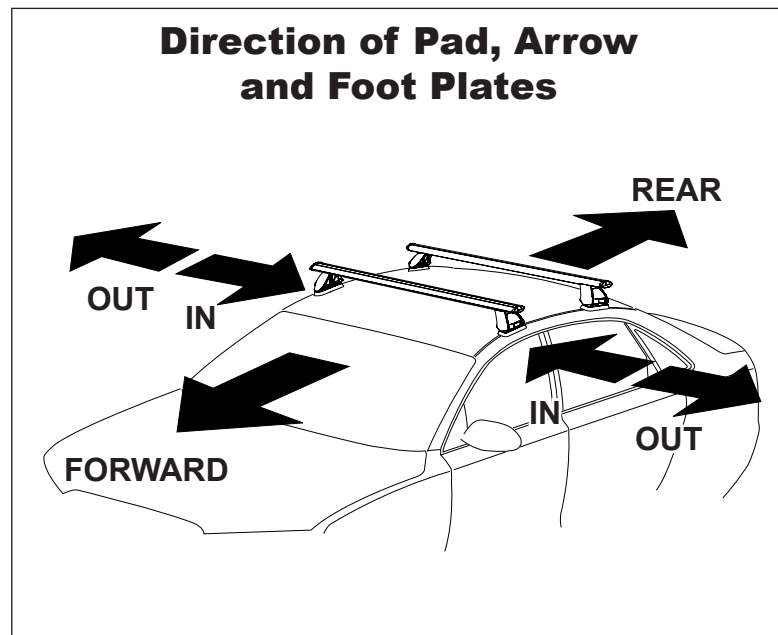

DK073 Rhino-Rack VA, Aero, Euro & HD crossbar instruction

Measurement A: CENTRE of door jamb to CENTRE arrow of leg foot plate.

Measurement B: CENTRE of Front leg foot plate arrow to CENTRE of Rear leg foot plate arrow.

Carrying capacity: Roof rack is rated to 75kg. Please refer to manufacturers handbook for your vehicles maximum roof load capacity. Always use the lower of the two figures.

If your vehicle is not listed on this fitting instruction please refer to your countries Rhino-Rack web site for the latest information.

VEHICLE	Date	Measurement A	Measurement B	Load Rating (includes racks 5kg/ 11lbs)
SsangYong Musso Dual Cab Ute	05/04 on	220mm	850mm	45kg