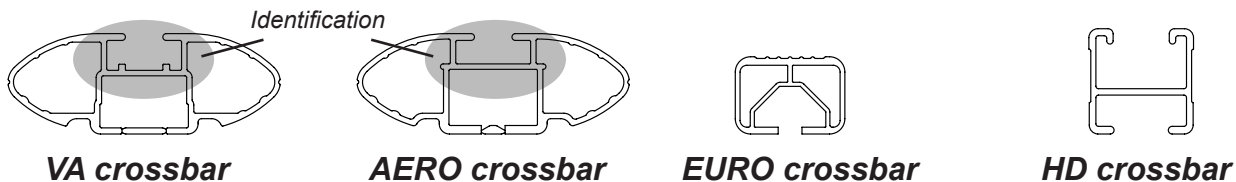

# DK072 Rhino-Rack VA, Aero, Euro & HD crossbar instruction

## IDENTIFICATION CHART

Vehicle	Date	Crossbar	FRONT CROSSBAR					REAR CROSSBAR						
			Front Right Pad/ Clamp	Front Left Pad/ Clamp	Measurement strip length per side	Measurement strip length per side	Measurement Distance ( x )	Foot plate arrow direction	Rear Right Pad/ Clamp	Rear Left Pad/ Clamp	Measurement strip length per side	Measurement strip length per side	Measurement Distance ( x )	Foot plate arrow direction
Mitsubishi Magna Sedan	04/97-05/05	1180mm	M367 SUB0158		186mm	131mm	940mm	OUT	M367 SUB0158		184mm	129mm	936mm	OUT
			Arrow FORWARD						Arrow FORWARD					

# DK072 Rhino-Rack VA, Aero, Euro & HD crossbar instruction

**Measurement A:** CENTRE of door jamb to CENTRE arrow of leg foot plate.

**Measurement B:** CENTRE of Front leg foot plate arrow to CENTRE of Rear leg foot plate arrow.