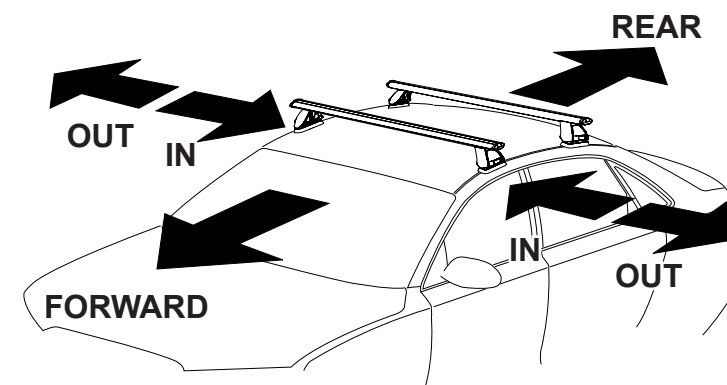

Direction of Pad, Arrow and Foot Plates

VEHICLE	Date	Measurement A	Measurement B	Load Rating (includes racks 5kg/11lbs)
Toyota Kluger 5dr Wagon	2003-2007	200mm / 7,7/8"	800mm / 31,1/2"	75kg / 165lbs
Toyota Highlander 5dr SUV	2001-2007	200mm / 7,7/8"	800mm / 31,1/2"	75kg / 165lbs
Suzuki Kizashi 4dr Sedan	2010-	350mm / 13,25/32"	750mm / 29,17/32"	50kg / 110lbs
Toyota Corolla 4dr Wagon	2007-	140mm / 5,33/64"	800mm / 31,1/2"	50kg / 110lbs
Honda Accord 4dr Sedan	2008-	200mm / 7,7/8"	700mm / 27,9/16"	50kg / 110lbs