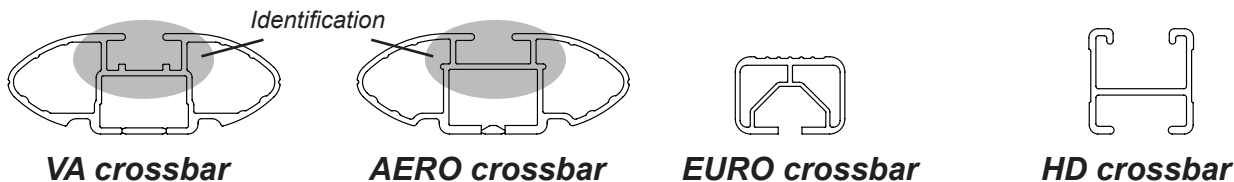

# DK065 Rhino-Rack VA, Aero, Euro & HD crossbar instruction

## IDENTIFICATION CHART

Vehicle	Date	Crossbar	FRONT CROSSBAR					REAR CROSSBAR				
			Front Right Pad/ Clamp	Front Left Pad/ Clamp	Measurement strip length per side	Measurement strip length per side	Measurement Distance ( x )	Foot plate arrow direction	Rear Right Pad/ Clamp	Rear Left Pad/ Clamp	Measurement strip length per side	Measurement strip length per side
Toyota Kluger 5dr Wagon	2003-2007	1260mm	M368 SUB0145	201mm	88mm	1050mm / 41,11/32"	OUT	M368 SUB0145	188mm	75mm	1024mm / 40,5/16"	OUT
			Arrow OUT					Arrow OUT				
Toyota Highlander 5dr SUV	2001-2007	1260mm	M368 SUB0145	201mm	88mm	1050mm / 41,11/32"	OUT	M368 SUB0145	188mm	75mm	1024mm / 40,5/16"	OUT
			Arrow OUT					Arrow OUT				
Suzuki Kizashi 4dr Sedan	2010-	1260mm	M368 SUB0145	178mm	65mm	1004mm / 39,17/32"	OUT	M368 SUB0145	159mm	46mm	966mm / 38,1/32"	OUT
			Arrow OUT					Arrow OUT				
Toyota Corolla 4dr Wagon	2007-	1180mm	M368 SUB0145	181mm	126mm	934mm / 36,49/64"	OUT	M368 SUB0145	165mm	110mm	898mm / 35,23/64"	OUT
			Arrow OUT					Arrow OUT				
Honda Accord 4dr Sedan	2008-	1260mm	M368 SUB0145	184mm	71mm	1016mm / 40"	OUT	M368 SUB0145	178mm	65mm	1004mm / 39,17/32"	OUT
			Arrow OUT					Arrow OUT				

## DK065 Rhino-Rack VA, Aero, Euro & HD crossbar instruction

**Measurement A:** CENTRE of door jamb to CENTRE arrow of leg foot plate.

**Measurement B:** CENTRE of Front leg foot plate arrow to CENTRE of Rear leg foot plate arrow.