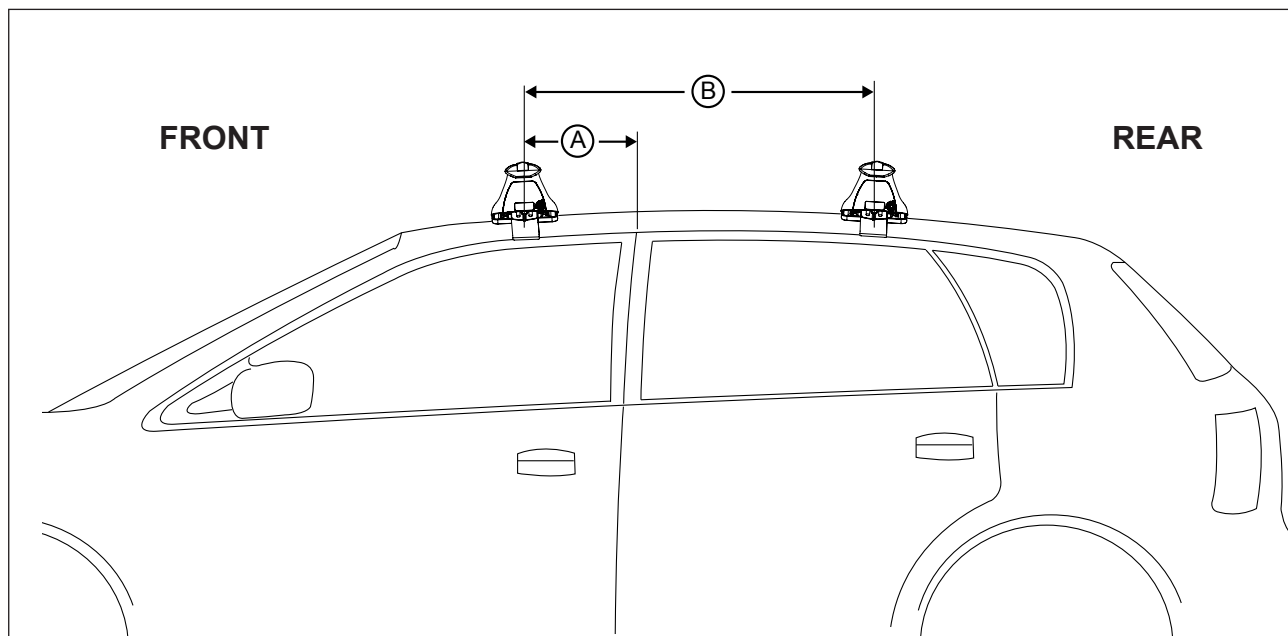

DK065 Rhino-Rack VA, Aero, Euro & HD crossbar instruction

Measurement A: CENTRE of door jamb to CENTRE arrow of leg foot plate.

Measurement B: CENTRE of Front leg foot plate arrow to CENTRE of Rear leg foot plate arrow.

Carrying capacity: Roof rack is rated to 75kg. Please refer to manufacturers handbook for your vehicles maximum roof load capacity. Always use the lower of the two figures.

If your vehicle is not listed on this fitting instruction please refer to your countries Rhino-Rack web site for the latest information.