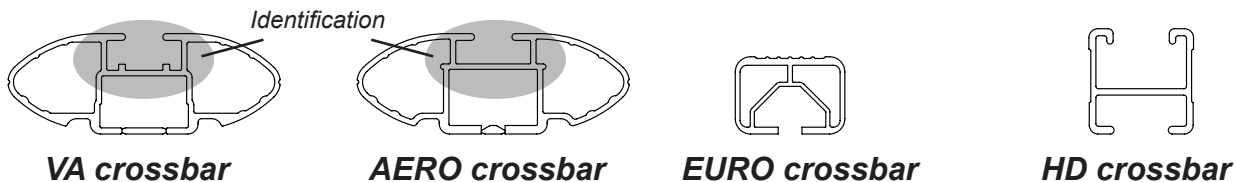

DK064 Rhino-Rack VA, Aero, Euro & HD crossbar instruction

IDENTIFICATION CHART

Vehicle	Date	Crossbar	FRONT CROSSBAR					REAR CROSSBAR						
			Front Right Pad/ Clamp	Front Left Pad/ Clamp	Measurement strip length per side	Measurement strip length per side	Measurement Distance (x)	Foot plate arrow direction	Rear Right Pad/ Clamp	Rear Left Pad/ Clamp	Measurement strip length per side	Measurement strip length per side	Measurement Distance (x)	Foot plate arrow direction
VW Golf R (MK6) 3dr Hatch (AU/NZ)	06/10-	1180mm	M366 SUB0149	184mm	129mm	936mm / 36,27/32"	OUT	M366 SUB0150	185mm	130mm	938mm / 36,59/64"	OUT		
			Arrow FORWARD					Arrow FORWARD						
VW Golf R (MK6) 3dr Hatch (EUR)	10-	1180mm	M366 SUB0149	184mm	129mm	936mm / 36,27/32"	OUT	M366 SUB0150	185mm	130mm	938mm / 36,59/64"	OUT		
			Arrow FORWARD					Arrow FORWARD						
VW Golf R (MK6) 3dr Hatch (USA)	12-	1180mm	M366 SUB0149	184mm	129mm	936mm / 36,27/32"	OUT	M366 SUB0150	185mm	130mm	938mm / 36,59/64"	OUT		
			Arrow FORWARD					Arrow FORWARD