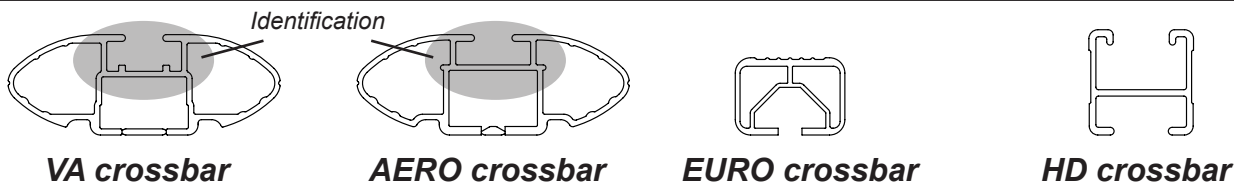

## IDENTIFICATION CHART

| Vehicle                           | Date        | Crossbar | FRONT CROSSBAR         |                       |                                   |                                   |                            | REAR CROSSBAR              |                       |                      |                                   |                                   |
|-----------------------------------|-------------|----------|------------------------|-----------------------|-----------------------------------|-----------------------------------|----------------------------|----------------------------|-----------------------|----------------------|-----------------------------------|-----------------------------------|
|                                   |             |          | Front Right Pad/ Clamp | Front Left Pad/ Clamp | Measurement strip length per side | Measurement strip length per side | Measurement Distance ( x ) | Foot plate arrow direction | Rear Right Pad/ Clamp | Rear Left Pad/ Clamp | Measurement strip length per side | Measurement strip length per side |
| Mazda 121 Metro 5dr Hatch (AU/NZ) | 10/96-12/00 | 1180mm   | M366 SUB0149           | 185mm                 | 130mm                             | 916mm / 36,1/16"                  | OUT                        | M366 SUB0150               | 174mm                 | 119mm                | 916mm / 36,1/16"                  | OUT                               |
|                                   |             |          | Arrow FORWARD          |                       |                                   |                                   |                            | Arrow FORWARD              |                       |                      |                                   |                                   |
| VW Golf (MK5) 3dr Hatch (AU/NZ)   | 07/06-09/09 | 1180mm   | M366 SUB0149           | 184mm                 | 129mm                             | 936mm / 36,27/32"                 | OUT                        | M366 SUB0150               | 185mm                 | 130mm                | 938mm / 36,59/64"                 | OUT                               |
|                                   |             |          | Arrow FORWARD          |                       |                                   |                                   |                            | Arrow FORWARD              |                       |                      |                                   |                                   |
| VW Golf (MK5) 3dr Hatch (EUR)     | 06-09       | 1180mm   | M366 SUB0149           | 184mm                 | 129mm                             | 936mm / 36,27/32"                 | OUT                        | M366 SUB0150               | 185mm                 | 130mm                | 938mm / 36,59/64"                 | OUT                               |
|                                   |             |          | Arrow FORWARD          |                       |                                   |                                   |                            | Arrow FORWARD              |                       |                      |                                   |                                   |
| VW Rabbit (MK5) 3dr Hatch (USA)   | 06-09       | 1180mm   | M366 SUB0149           | 184mm                 | 129mm                             | 936mm / 36,27/32"                 | OUT                        | M366 SUB0150               | 185mm                 | 130mm                | 938mm / 36,59/64"                 | OUT                               |
|                                   |             |          | Arrow FORWARD          |                       |                                   |                                   |                            | Arrow FORWARD              |                       |                      |                                   |                                   |
| VW GTI (MK5) 3dr Hatch(AU/NZ)     | 11/06-09/09 | 1180mm   | M366 SUB0149           | 184mm                 | 129mm                             | 936mm / 36,27/32"                 | OUT                        | M366 SUB0150               | 185mm                 | 130mm                | 938mm / 36,59/64"                 | OUT                               |
|                                   |             |          | Arrow FORWARD          |                       |                                   |                                   |                            | Arrow FORWARD              |                       |                      |                                   |                                   |