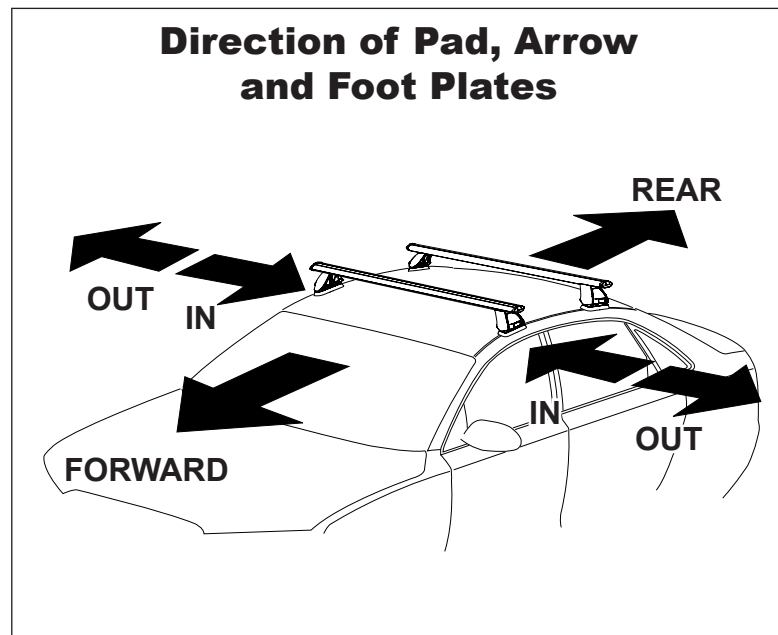

DK064 Rhino-Rack VA, Aero, Euro & HD crossbar instruction

Measurement A: CENTRE of door jamb to CENTRE arrow of leg foot plate.

Measurement B: CENTRE of Front leg foot plate arrow to CENTRE of Rear leg foot plate arrow.

Carrying capacity: Roof rack is rated to 75kg. Please refer to manufacturers handbook for your vehicles maximum roof load capacity. Always use the lower of the two figures.

If your vehicle is not listed on this fitting instruction please refer to your countries Rhino-Rack web site for the latest information.

VEHICLE	Date	Measurement A	Measurement B	Load Rating (includes racks 5kg/11lbs)
Mazda 121 Metro 5dr Hatch (AU/NZ)	10/96-12/00	300mm / 11,13/16"	750mm / 29,17/32"	50kg / 110lbs
VW Golf (MK5) 3dr Hatch (AU/NZ)	07/06-09/09	250mm / 9,27/32"	700mm / 27,9/16"	75kg / 165lbs
VW Golf (MK5) 3dr Hatch (EUR)	06-09	250mm / 9,27/32"	700mm / 27,9/16"	75kg / 165lbs
VW Rabbit (MK5) 3dr Hatch (USA)	06-09	250mm / 9,27/32"	700mm / 27,9/16"	75kg / 165lbs
VW GTI (MK5) 3dr Hatch (AU/NZ)	11/06-09/09	250mm / 9,27/32"	700mm / 27,9/16"	75kg / 165lbs
VW GTI (MK5) 3dr Hatch (EUR)	06-09	250mm / 9,27/32"	700mm / 27,9/16"	75kg / 165lbs