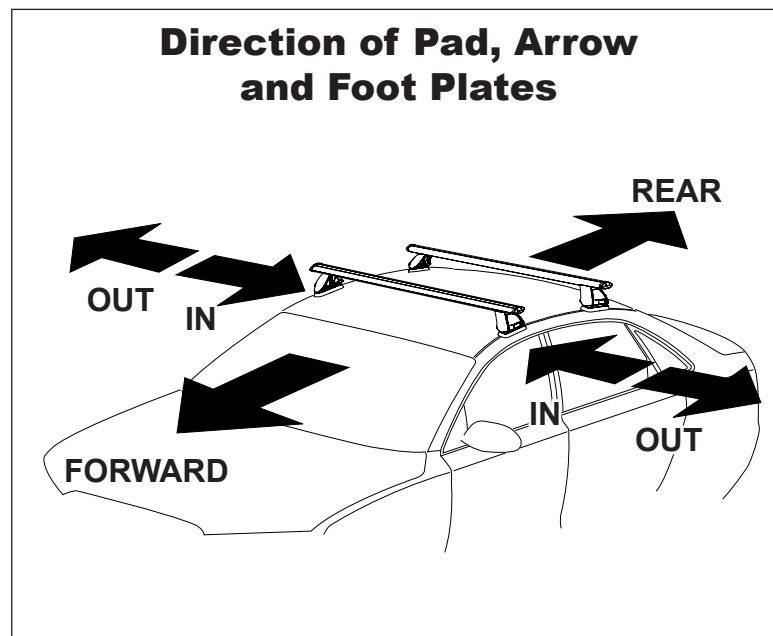

DK064 Rhino-Rack VA, Aero, Euro & HD crossbar instruction

Measurement A: CENTRE of door jamb to CENTRE arrow of leg foot plate.

Measurement B: CENTRE of Front leg foot plate arrow to CENTRE of Rear leg foot plate arrow.

Carrying capacity: Roof rack is rated to 75kg. Please refer to manufacturers handbook for your vehicles maximum roof load capacity. Always use the lower of the two figures.

If your vehicle is not listed on this fitting instruction please refer to your countries Rhino-Rack web site for the latest information.

VEHICLE	Date	Measurement A	Measurement B	Load Rating (includes racks 5kg/11lbs)
VW GTI (MK5) 3dr Hatch (USA)	06-09	250mm / 9,27/32"	600mm	75kg / 165lbs
VW Golf/GTI (MK6) 3dr Hatch (AU/NZ)	10/09-	250mm / 9,27/32"	700mm / 27,9/16"	75kg / 165lbs
VW Golf/GTI (MK6) 3dr Hatch (EUR)	09-	250mm / 9,27/32"	700mm / 27,9/16"	75kg / 165lbs
VW Golf/GTI (MK6) 3dr Hatch (USA)	10-	250mm / 9,27/32"	700mm / 27,9/16"	75kg / 165lbs
VW Golf R (MK6) 3dr Hatch (AU/NZ)	06/10-	250mm / 9,27/32"	700mm / 27,9/16"	75kg / 165lbs
VW Golf R (MK6) 3dr Hatch (EUR)	10-	250mm / 9,27/32"	700mm / 27,9/16"	75kg / 165lbs