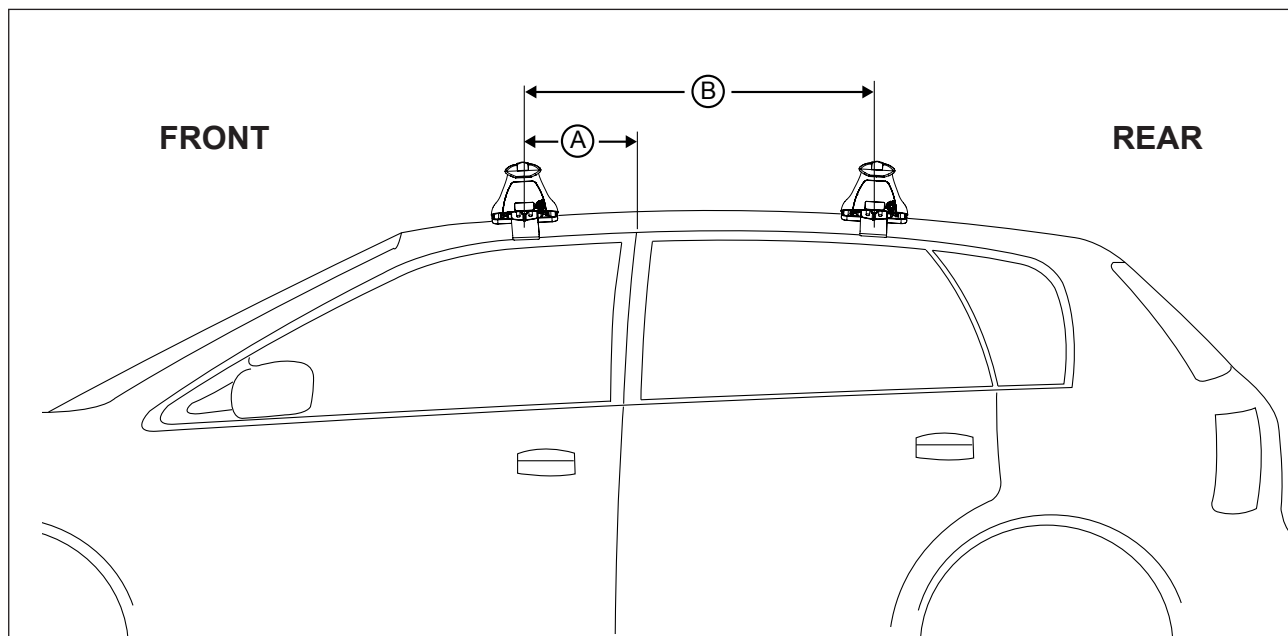

DK064 Rhino-Rack VA, Aero, Euro & HD crossbar instruction

Measurement A: CENTRE of door jamb to CENTRE arrow of leg foot plate.

Measurement B: CENTRE of Front leg foot plate arrow to CENTRE of Rear leg foot plate arrow.

Carrying capacity: Roof rack is rated to 75kg. Please refer to manufacturers handbook for your vehicles maximum roof load capacity. Always use the lower of the two figures.

If your vehicle is not listed on this fitting instruction please refer to your countries Rhino-Rack web site for the latest information.

VEHICLE	Date	Measurement A	Measurement B	Load Rating (includes racks 5kg/11lbs)
VW GTI (MK5) 3dr Hatch (USA)	06-09	250mm / 9,27/32"	600mm	75kg / 165lbs
VW Golf/GTI (MK6) 3dr Hatch (AU/NZ)	10/09-	250mm / 9,27/32"	700mm / 27,9/16"	75kg / 165lbs
VW Golf/GTI (MK6) 3dr Hatch (EUR)	09-	250mm / 9,27/32"	700mm / 27,9/16"	75kg / 165lbs
VW Golf/GTI (MK6) 3dr Hatch (USA)	10-	250mm / 9,27/32"	700mm / 27,9/16"	75kg / 165lbs
VW Golf R (MK6) 3dr Hatch (AU/NZ)	06/10-	250mm / 9,27/32"	700mm / 27,9/16"	75kg / 165lbs
VW Golf R (MK6) 3dr Hatch (EUR)	10-	250mm / 9,27/32"	700mm / 27,9/16"	75kg / 165lbs