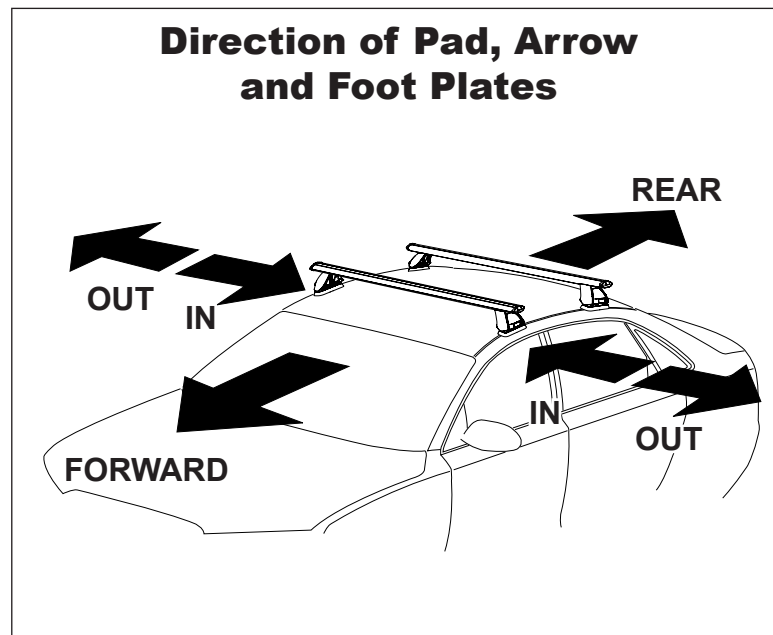

DK062 Rhino-Rack VA, Aero, Euro & HD crossbar instruction

Measurement A: CENTRE of door jamb to CENTRE arrow of leg foot plate.

Measurement B: CENTRE of Front leg foot plate arrow to CENTRE of Rear leg foot plate arrow.

Carrying capacity: Roof rack is rated to 75kg. Please refer to manufacturers handbook for your vehicles maximum roof load capacity. Always use the lower of the two figures.

If your vehicle is not listed on this fitting instruction please refer to your countries Rhino-Rack web site for the latest information.

VEHICLE	Date	Measurement A	Measurement B	Load Rating (includes racks 5kg/11lbs)
Hyundai Accent 4dr Sedan	2006-2010	240mm / 9,29/64"	700mm / 27,9/16"	75kg / 165lbs
Mazda 121 4dr Sedan	11/90-12/97	300mm / 11,13/16"	600mm / 23,5/8"	75kg / 165lbs
Toyota Matrix 5dr Hatch	2003-2008	250mm / 9,27/32"	700mm / 27,9/16"	75kg / 165lbs
BMW 5 Series F10 4dr Sedan	2011-	190mm / 7,31/64"	700mm / 27,9/16"	75kg / 165lbs
BMW X5 E70 5dr SUV	2007-	250mm / 9,27/32"	750mm / 29,17/32"	75kg / 165lbs