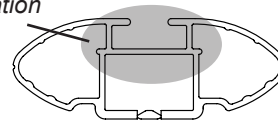

DK062 Rhino-Rack VA, Aero, Euro & HD crossbar instruction

IDENTIFICATION CHART

VA crossbar

AERO crossbar

EURO crossbar

HD crossbar

Vehicle	Date	Crossbar	FRONT CROSSBAR					REAR CROSSBAR				
			Front Right Pad/ Clamp	Front Left Pad/ Clamp	Measurement strip length per side	Measurement strip length per side	Measurement Distance (x)	Foot plate arrow direction	Rear Right Pad/ Clamp	Rear Left Pad/ Clamp	Measurement strip length per side	Measurement strip length per side
Hyundai Accent 4dr Sedan	2006-2010	1180mm	M366 SUB0145	184mm	129mm	936mm / 36,27/32"	OUT	M366 SUB0145	192mm	137mm	952mm / 37,31/64"	OUT
			Arrow FORWARD					Arrow FORWARD				
Mazda 121 4dr Sedan	11/90-12/97	1060mm	M366 SUB0145	193mm	83mm	840mm / 33,5/64"	OUT	M366 SUB0145	185mm	75mm	824mm / 32,7/16"	OUT
			Arrow FORWARD					Arrow FORWARD				
Toyota Matrix 5dr Hatch	2003-2008	1260mm	M366 SUB0145	165mm	52mm	978mm / 38,1/2"	OUT	M366 SUB0145	161mm	48mm	970mm / 38,3/16"	OUT
			Arrow FORWARD					Arrow FORWARD				
BMW X5 E70 5dr SUV	2011-	1260mm	M366 SUB0145	165mm	64mm	1002mm / 43,11/32"	OUT	M366 SUB0145	171mm	58mm	990mm / 38,63/64"	OUT
			Arrow FORWARD					Arrow FORWARD				
BMW X5 E70 5dr SUV	2007-	1375mm	M366 SUB0145	169mm	114mm	1101mm / 43,11/32"	OUT	M366 SUB0145	164mm	109mm	1091mm / 42,61/64"	OUT
			Arrow FORWARD					Arrow FORWARD				

DK062 Rhino-Rack VA, Aero, Euro & HD crossbar instruction

Measurement A: CENTRE of door jamb to CENTRE arrow of leg foot plate.

Measurement B: CENTRE of Front leg foot plate arrow to CENTRE of Rear leg foot plate arrow.