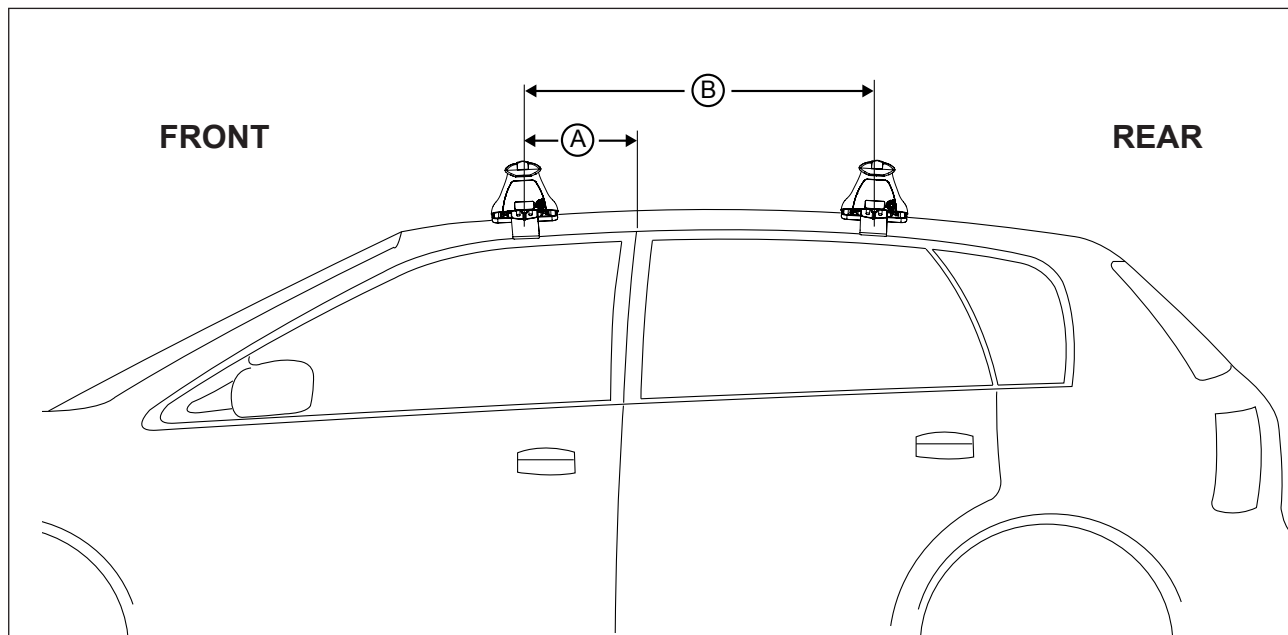

DK062 Rhino-Rack VA, Aero, Euro & HD crossbar instruction

IDENTIFICATION CHART

VA crossbar

AERO crossbar

EURO crossbar

HD crossbar

Vehicle	Date	Crossbar	FRONT CROSSBAR					REAR CROSSBAR				
			Front Right Pad/ Clamp	Front Left Pad/ Clamp	Measurement strip length per side	Measurement strip length per side	Measurement Distance (x)	Foot plate arrow direction	Rear Right Pad/ Clamp	Rear Left Pad/ Clamp	Measurement strip length per side	Measurement strip length per side
Hyundai Accent 4dr Sedan	2006-2010	1180mm	M366 SUB0145	184mm	129mm	936mm / 36,27/32"	OUT	M366 SUB0145	192mm	137mm	952mm / 37,31/64"	OUT
			Arrow FORWARD					Arrow FORWARD				
Mazda 121 4dr Sedan	11/90-12/97	1060mm	M366 SUB0145	193mm	83mm	840mm / 33,5/64"	OUT	M366 SUB0145	185mm	75mm	824mm / 32,7/16"	OUT
			Arrow FORWARD					Arrow FORWARD				
Toyota Matrix 5dr Hatch	2003-2008	1260mm	M366 SUB0145	165mm	52mm	978mm / 38,1/2"	OUT	M366 SUB0145	161mm	48mm	970mm / 38,3/16"	OUT
			Arrow FORWARD					Arrow FORWARD				
BMW X5 E70 5dr SUV	2011-	1260mm	M366 SUB0145	165mm	64mm	1002mm / 43,11/32"	OUT	M366 SUB0145	171mm	58mm	990mm / 38,63/64"	OUT
			Arrow FORWARD					Arrow FORWARD				
BMW X5 E70 5dr SUV	2007-	1375mm	M366 SUB0145	169mm	114mm	1101mm / 43,11/32"	OUT	M366 SUB0145	164mm	109mm	1091mm / 42,61/64"	OUT
			Arrow FORWARD					Arrow FORWARD				

DK062 Rhino-Rack VA, Aero, Euro & HD crossbar instruction

Measurement A: CENTRE of door jamb to CENTRE arrow of leg foot plate.

Measurement B: CENTRE of Front leg foot plate arrow to CENTRE of Rear leg foot plate arrow.

Carrying capacity: Roof rack is rated to 75kg. Please refer to manufacturers handbook for your vehicles maximum roof load capacity. Always use the lower of the two figures.

If your vehicle is not listed on this fitting instruction please refer to your countries Rhino-Rack web site for the latest information.