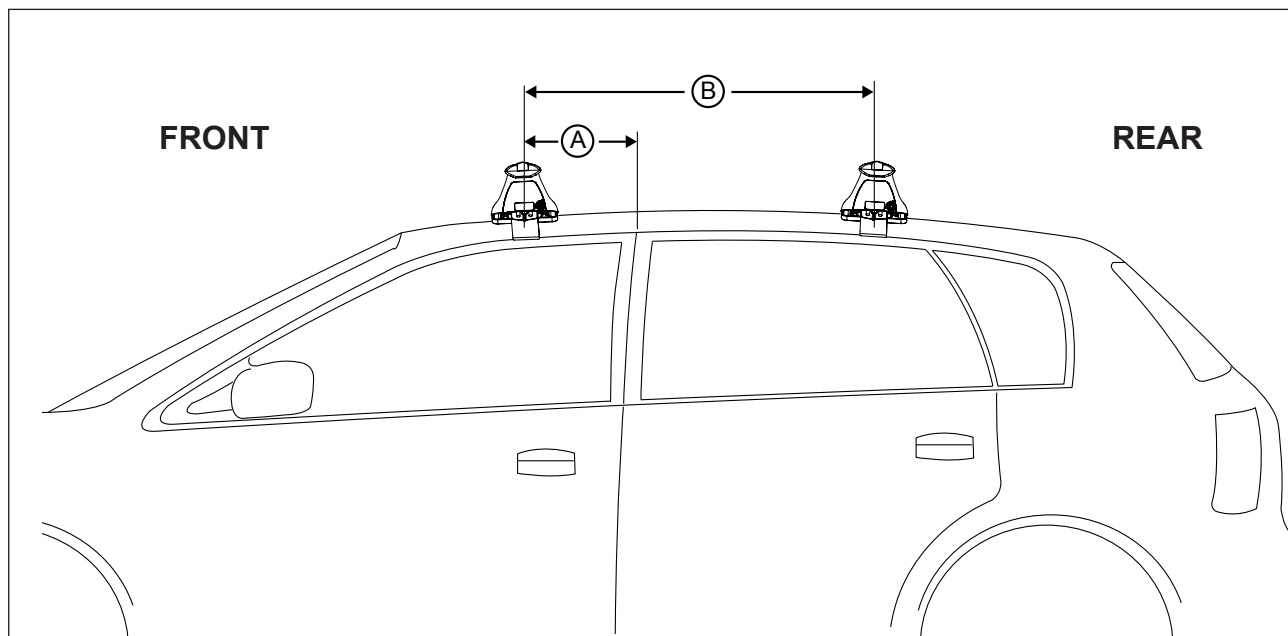

DK060 Rhino-Rack VA, Aero, Euro & HD crossbar instruction

IDENTIFICATION CHART

Vehicle	Date	Crossbar	FRONT CROSSBAR					REAR CROSSBAR						
			Front Right Pad/Clamp	Front Left Pad/Clamp	Measurement strip length per side	Measurement strip length per side	Measurement Distance (x)	Foot plate arrow direction	Rear Right Pad/Clamp	Rear Left Pad/Clamp	Measurement strip length per side	Measurement strip length per side	Measurement Distance (x)	Foot plate arrow direction
Audi A3 5dr Hatch	05/97-07/04	1180mm	M366 SUB0146		161mm	106mm	890mm / 35,3/64"	OUT	M366 SUB0146		151mm	96mm	870mm / 34,1/4"	OUT
			Arrow FORWARD						Arrow FORWARD					
Kia Cerato 5dr Hatch	12/05-01/09	1180mm	M366 SUB0146		190mm	135mm	948mm / 37,21/64"	OUT	M366 SUB0146		193mm	138mm	954mm / 34,1/4"	OUT
			Arrow FORWARD						Arrow FORWARD					
Scion XD 5dr Hatch	2008 on	1180mm	M366 SUB0146		192mm	137mm	952mm / 37,31/64"	OUT	M366 SUB0146		185mm	130mm	938mm / 36,59/64"	OUT
			Arrow FORWARD						Arrow FORWARD					
Toyota Urban Cruiser 5dr Hatch	2009 on	1180mm	M366 SUB0146		192mm	137mm	952mm / 37,31/64"	OUT	M366 SUB0146		185mm	130mm	938mm / 36,59/64"	OUT
			Arrow FORWARD						Arrow FORWARD					

DK060 Rhino-Rack VA, Aero, Euro & HD crossbar instruction

Measurement A: CENTRE of door jamb to CENTRE arrow of leg foot plate.

Measurement B: CENTRE of Front leg foot plate arrow to CENTRE of Rear leg foot plate arrow.

Carrying capacity: Roof rack is rated to 75kg. Please refer to manufacturers handbook for your vehicles maximum roof load capacity. Always use the lower of the two figures.

If your vehicle is not listed on this fitting instruction please refer to your countries Rhino-Rack web site for the latest information.