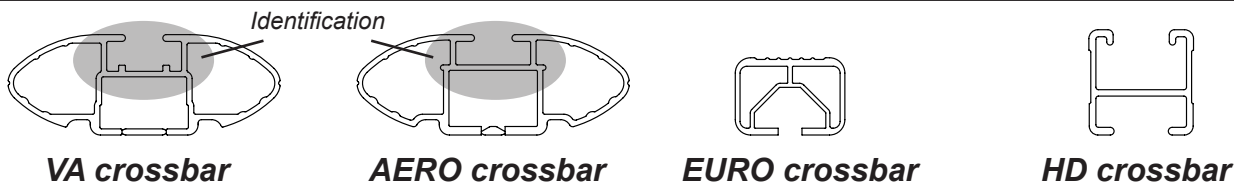

DK060 Rhino-Rack VA, Aero, Euro & HD crossbar instruction

IDENTIFICATION CHART

Vehicle	Date	Crossbar	FRONT CROSSBAR					REAR CROSSBAR						
			Front Right Pad/Clamp	Front Left Pad/Clamp	Measurement strip length per side	Measurement strip length per side	Measurement Distance (x)	Foot plate arrow direction	Rear Right Pad/Clamp	Rear Left Pad/Clamp	Measurement strip length per side	Measurement strip length per side	Measurement Distance (x)	Foot plate arrow direction
Audi A3 5dr Hatch	05/97-07/04	1180mm	M366 SUB0146		161mm	106mm	890mm / 35,3/64"	OUT	M366 SUB0146		151mm	96mm	870mm / 34,1/4"	OUT
			Arrow FORWARD						Arrow FORWARD					
Kia Cerato 5dr Hatch	12/05-01/09	1180mm	M366 SUB0146		190mm	135mm	948mm / 37,21/64"	OUT	M366 SUB0146		193mm	138mm	954mm / 34,1/4"	OUT
			Arrow FORWARD						Arrow FORWARD					
Scion XD 5dr Hatch	2008 on	1180mm	M366 SUB0146		192mm	137mm	952mm / 37,31/64"	OUT	M366 SUB0146		185mm	130mm	938mm / 36,59/64"	OUT
			Arrow FORWARD						Arrow FORWARD					
Toyota Urban Cruiser 5dr Hatch	2009 on	1180mm	M366 SUB0146		192mm	137mm	952mm / 37,31/64"	OUT	M366 SUB0146		185mm	130mm	938mm / 36,59/64"	OUT
			Arrow FORWARD						Arrow FORWARD					

DK060 Rhino-Rack VA, Aero, Euro & HD crossbar instruction

Measurement A: CENTRE of door jamb to CENTRE arrow of leg foot plate.

Measurement B: CENTRE of Front leg foot plate arrow to CENTRE of Rear leg foot plate arrow.