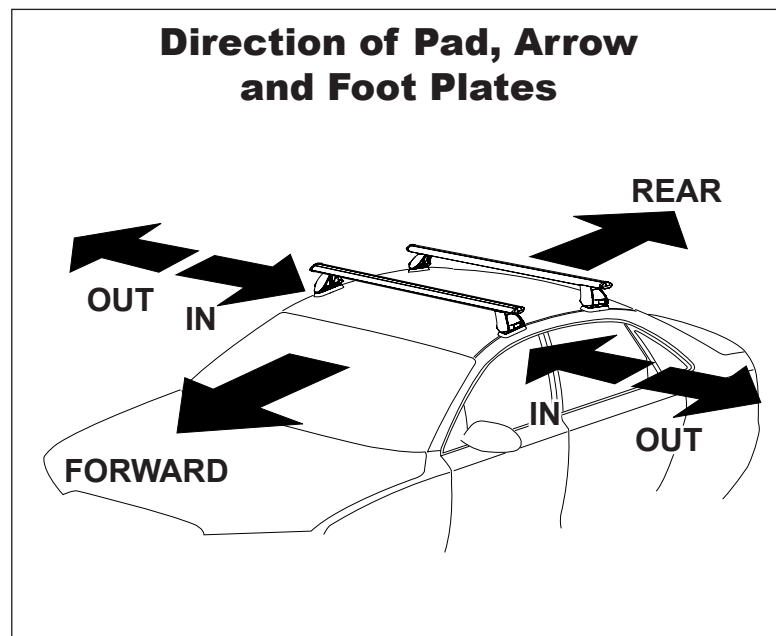

DK060 Rhino-Rack VA, Aero, Euro & HD crossbar instruction

Measurement A: CENTRE of door jamb to CENTRE arrow of leg foot plate.

Measurement B: CENTRE of Front leg foot plate arrow to CENTRE of Rear leg foot plate arrow.

Carrying capacity: Roof rack is rated to 75kg. Please refer to manufacturers handbook for your vehicles maximum roof load capacity. Always use the lower of the two figures.

If your vehicle is not listed on this fitting instruction please refer to your countries Rhino-Rack web site for the latest information.

VEHICLE	Date	Measurement A	Measurement B	Load Rating (includes racks 5kg/ 11lbs)
Audi A3 5dr Hatch	05/97-07/04	200mm / 7,7/8"	700mm / 27,9/16"	50kg / 110lbs
Kia Cerato 5dr Hatch	12/05-01/09	250mm / 9,27/32"	700mm / 27,9/16"	50kg / 110lbs
Scion XD 5dr Hatch	2008 on	230mm / 9,1/16"	700mm / 27,9/16"	50kg / 110lbs
Toyota Urban Cruiser 5dr Hatch	2009 on	230mm / 9,1/16"	700mm / 27,9/16"	50kg / 110lbs