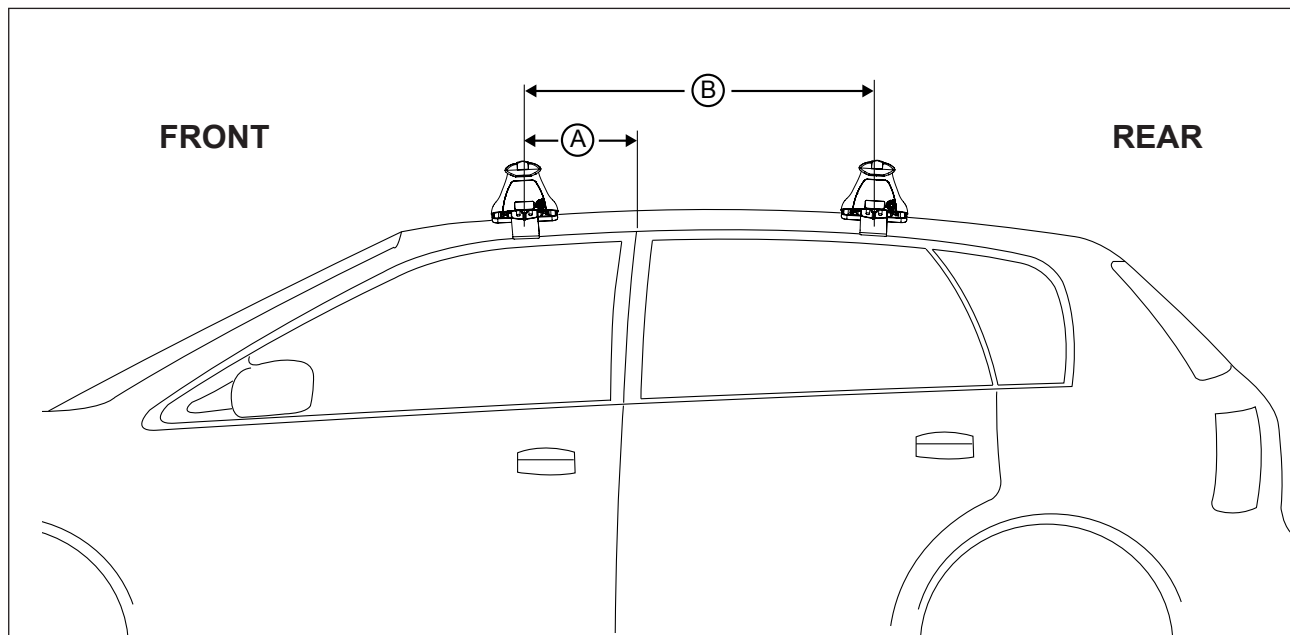

DK056 Rhino-Rack VA, Aero, Euro & HD crossbar instruction

Measurement A: CENTRE of door jamb to CENTRE arrow of leg foot plate.

Measurement B: CENTRE of Front leg foot plate arrow to CENTRE of Rear leg foot plate arrow.

Carrying capacity: Roof rack is rated to 75kg. Please refer to manufacturers handbook for your vehicles maximum roof load capacity. Always use the lower of the two figures.

If your vehicle is not listed on this fitting instruction please refer to your countries Rhino-Rack web site for the latest information.

VEHICLE	Date	Measurement A	Measurement B	Load Rating (includes racks 5kg/11lbs)
Ford Falcon AU-BF 4dr Sedan	09/98-04/08	200mm / 7,7/8"	700mm / 27,9/16"	50kg / 110lbs
Ford Falcon AU-BF 4dr Wagon	09/98-04/08	200mm / 7,7/8"	800mm / 31,1/2"	50kg / 110lbs
Ford Fairlane/LTD AU-BF 4dr Sedan	03/99-12/07	300mm / 11,13/16"	700mm / 27,9/16"	50kg / 110lbs