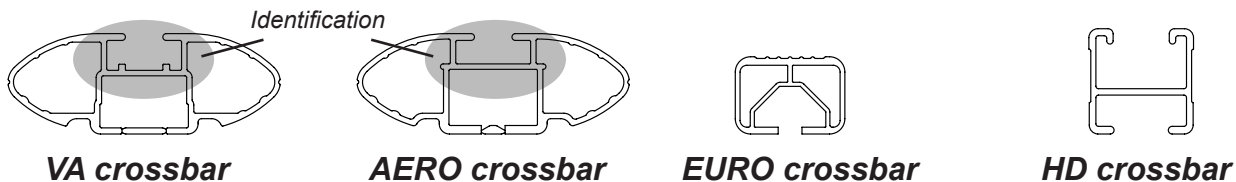

# DK056 Rhino-Rack VA, Aero, Euro & HD crossbar instruction

## IDENTIFICATION CHART

Vehicle	Date	Crossbar	FRONT CROSSBAR					REAR CROSSBAR				
			Front Right Pad/ Clamp	Front Left Pad/ Clamp	Measurement strip length per side	Measurement strip length per side	Measurement Distance ( x )	Foot plate arrow direction	Rear Right Pad/ Clamp	Rear Left Pad/ Clamp	Measurement strip length per side	Measurement strip length per side
Ford Falcon AU-BF 4dr Sedan	09/98-04/08	1180mm	M365 SUB0154	171mm	116mm	910mm / 35,53/64"	OUT	M365 SUB0154	162mm	107mm	892mm / 35,1/8"	OUT
			Arrow FORWARD					Arrow FORWARD				
Ford Falcon AU-BF 4dr Wagon	09/98-04/08	1180mm	M365 SUB0154	169mm	114mm	906mm / 35,43/64"	OUT	M365 SUB0154	152mm	97mm	872mm / 34,21/64"	OUT
			Arrow FORWARD					Arrow FORWARD				
Ford Fairlane/ LTD AU-BF 4dr Sedan	03/99-12/07	1180mm	M365 SUB0154	169mm	114mm	906mm / 35,43/64"	OUT	M365 SUB0154	140mm	85mm	848mm / 33,25/64"	OUT
			Arrow FORWARD					Arrow FORWARD				

# DK056 Rhino-Rack VA, Aero, Euro & HD crossbar instruction

**Measurement A:** CENTRE of door jamb to CENTRE arrow of leg foot plate.

**Measurement B:** CENTRE of Front leg foot plate arrow to CENTRE of Rear leg foot plate arrow.