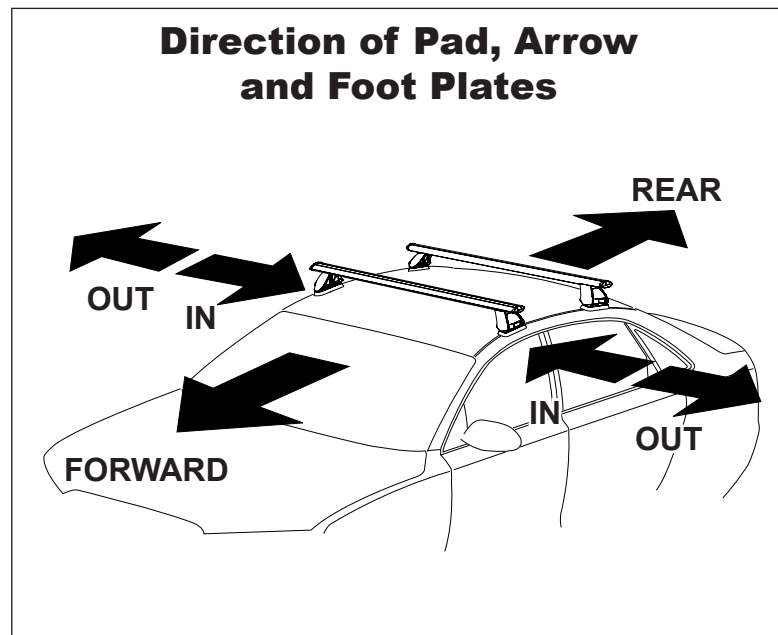

DK056 Rhino-Rack VA, Aero, Euro & HD crossbar instruction

Measurement A: CENTRE of door jamb to CENTRE arrow of leg foot plate.

Measurement B: CENTRE of Front leg foot plate arrow to CENTRE of Rear leg foot plate arrow.

Carrying capacity: Roof rack is rated to 75kg. Please refer to manufacturers handbook for your vehicles maximum roof load capacity. Always use the lower of the two figures.

If your vehicle is not listed on this fitting instruction please refer to your countries Rhino-Rack web site for the latest information.

VEHICLE	Date	Measurement A	Measurement B	Load Rating (includes racks 5kg/11lbs)
Ford Falcon AU-BF 4dr Sedan	09/98-04/08	200mm / 7,7/8"	700mm / 27,9/16"	50kg / 110lbs
Ford Falcon AU-BF 4dr Wagon	09/98-04/08	200mm / 7,7/8"	800mm / 31,1/2"	50kg / 110lbs
Ford Fairlane/LTD AU-BF 4dr Sedan	03/99-12/07	300mm / 11,13/16"	700mm / 27,9/16"	50kg / 110lbs