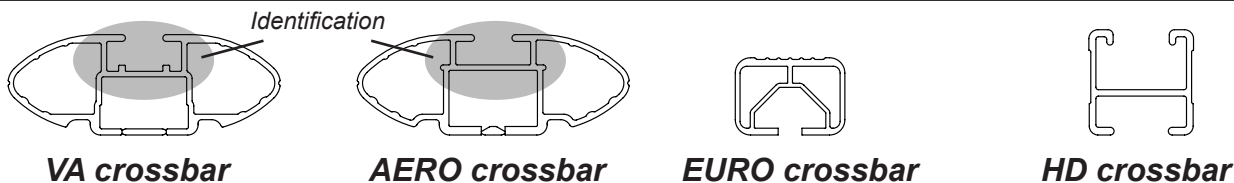

DK055 Rhino-Rack VA, Aero, Euro & HD crossbar instruction

IDENTIFICATION CHART

Vehicle	Date	Crossbar	FRONT CROSSBAR					REAR CROSSBAR				
			Front Right Pad/ Clamp	Front Left Pad/ Clamp	Measurement strip length per side	Measurement strip length per side	Measurement Distance (x)	Foot plate arrow direction	Rear Right Pad/ Clamp	Rear Left Pad/ Clamp	Measurement strip length per side	Measurement strip length per side
Kia Rio 5dr Hatch	01/00-07/05	1180mm	M366 SUB0146	160mm	105mm	888mm / 34,31/32"	IN	M368 SUB0145	161mm	106mm	890mm / 35,3/64"	IN
			Arrow FORWARD					Arrow OUT				
Kia Rio Cinco 5dr Hatch	00-05	1180mm	M366 SUB0146	160mm	105mm	888mm / 34,31/32"	IN	M368 SUB0145	161mm	106mm	890mm / 35,3/64"	IN
			Arrow FORWARD					Arrow OUT				
Kia Rio RX-V 5dr Hatch	00-05	1180mm	M366 SUB0146	160mm	105mm	888mm / 34,31/32"	IN	M368 SUB0145	161mm	106mm	890mm / 35,3/64"	IN
			Arrow FORWARD					Arrow OUT				
VW Jetta MkV 4dr Sedan	05-10	1260mm	M366 SUB0146	180mm	67mm	1008mm / 39,11/16"	OUT	M368 SUB0145	168mm	55mm	984mm / 38,47/64"	OUT
			Arrow FORWARD					Arrow OUT				
VW Jetta MkV 4dr Sedan (AU/ NZ)	02/06-07/11	1260mm	M366 SUB0146	180mm	67mm	1008mm / 39,11/16"	OUT	M368 SUB0145	168mm	55mm	984mm / 38,47/64"	OUT
			Arrow FORWARD					Arrow OUT				

DK055 Rhino-Rack VA, Aero, Euro & HD crossbar instruction

Measurement A: CENTRE of door jamb to CENTRE arrow of leg foot plate.

Measurement B: CENTRE of Front leg foot plate arrow to CENTRE of Rear leg foot plate arrow.

Direction of Pad, Arrow and Foot Plates

VEHICLE	Date	Measurement A	Measurement B	Load Rating (includes racks 5kg/11lbs)
Kia Rio 5dr Hatch	01/00-07/05	210mm / 8,17/64"	700mm / 27,9/16"	60kg / 132lbs
Kia Rio Cinco 5dr Hatch	00-05	210mm / 8,17/64"	700mm / 27,9/16"	60kg / 132lbs
Kia Rio RX-V 5dr Hatch	00-05	210mm / 8,17/64"	700mm / 27,9/16"	60kg / 132lbs
VW Jetta MkV 4dr Sedan	05-10	300mm / 11,13/16"	800mm / 31,1/2"	75kg / 165lbs
VW Jetta MkV 4dr Sedan (AU/NZ)	02/06-07/11	300mm / 11,13/16"	800mm / 31,1/2"	75kg / 165lbs