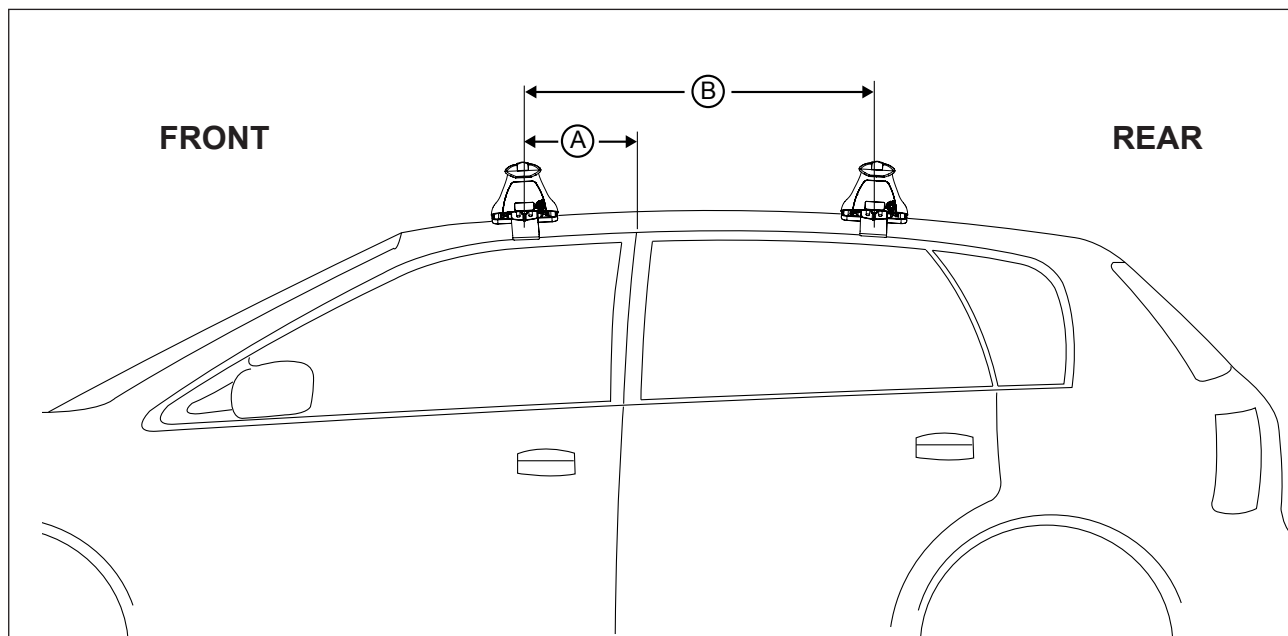

DK055 Rhino-Rack VA, Aero, Euro & HD crossbar instruction

IDENTIFICATION CHART

Vehicle	Date	Crossbar	FRONT CROSSBAR					REAR CROSSBAR				
			Front Right Pad/ Clamp	Front Left Pad/ Clamp	Measurement strip length per side	Measurement strip length per side	Measurement Distance (x)	Foot plate arrow direction	Rear Right Pad/ Clamp	Rear Left Pad/ Clamp	Measurement strip length per side	Measurement strip length per side
Kia Rio 5dr Hatch	01/00-07/05	1180mm	M366 SUB0146	160mm	105mm	888mm / 34,31/32"	IN	M368 SUB0145	161mm	106mm	890mm / 35,3/64"	IN
			Arrow FORWARD					Arrow OUT				
Kia Rio Cinco 5dr Hatch	00-05	1180mm	M366 SUB0146	160mm	105mm	888mm / 34,31/32"	IN	M368 SUB0145	161mm	106mm	890mm / 35,3/64"	IN
			Arrow FORWARD					Arrow OUT				
Kia Rio RX-V 5dr Hatch	00-05	1180mm	M366 SUB0146	160mm	105mm	888mm / 34,31/32"	IN	M368 SUB0145	161mm	106mm	890mm / 35,3/64"	IN
			Arrow FORWARD					Arrow OUT				
VW Jetta MkV 4dr Sedan	05-10	1260mm	M366 SUB0146	180mm	67mm	1008mm / 39,11/16"	OUT	M368 SUB0145	168mm	55mm	984mm / 38,47/64"	OUT
			Arrow FORWARD					Arrow OUT				
VW Jetta MkV 4dr Sedan (AU/ NZ)	02/06-07/11	1260mm	M366 SUB0146	180mm	67mm	1008mm / 39,11/16"	OUT	M368 SUB0145	168mm	55mm	984mm / 38,47/64"	OUT
			Arrow FORWARD					Arrow OUT				

DK055 Rhino-Rack VA, Aero, Euro & HD crossbar instruction

Measurement A: CENTRE of door jamb to CENTRE arrow of leg foot plate.

Measurement B: CENTRE of Front leg foot plate arrow to CENTRE of Rear leg foot plate arrow.

Direction of Pad, Arrow and Foot Plates

VEHICLE	Date	Measurement A	Measurement B	Load Rating (includes racks 5kg/11lbs)
Kia Rio 5dr Hatch	01/00-07/05	210mm / 8,17/64"	700mm / 27,9/16"	60kg / 132lbs
Kia Rio Cinco 5dr Hatch	00-05	210mm / 8,17/64"	700mm / 27,9/16"	60kg / 132lbs
Kia Rio RX-V 5dr Hatch	00-05	210mm / 8,17/64"	700mm / 27,9/16"	60kg / 132lbs
VW Jetta MkV 4dr Sedan	05-10	300mm / 11,13/16"	800mm / 31,1/2"	75kg / 165lbs
VW Jetta MkV 4dr Sedan (AU/NZ)	02/06-07/11	300mm / 11,13/16"	800mm / 31,1/2"	75kg / 165lbs