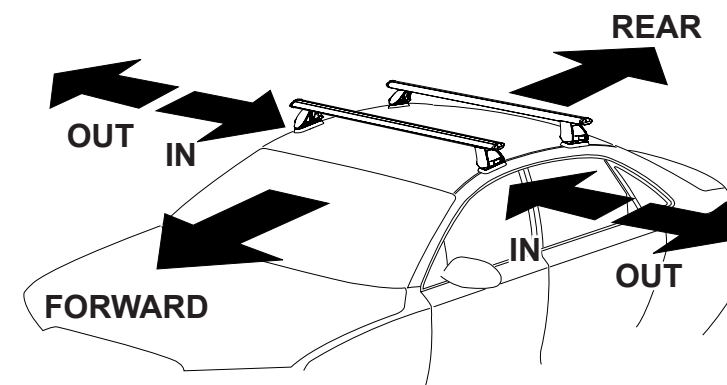

Direction of Pad, Arrow and Foot Plates

VEHICLE	Date	Measurement A	Measurement B	Load Rating (includes racks 5kg/11lbs)
Kia Rio 5dr Hatch	01/00-07/05	210mm / 8,17/64"	700mm / 27,9/16"	60kg / 132lbs
Kia Rio Cinco 5dr Hatch	00-05	210mm / 8,17/64"	700mm / 27,9/16"	60kg / 132lbs
Kia Rio RX-V 5dr Hatch	00-05	210mm / 8,17/64"	700mm / 27,9/16"	60kg / 132lbs
VW Jetta MkV 4dr Sedan	05-10	300mm / 11,13/16"	800mm / 31,1/2"	75kg / 165lbs
VW Jetta MkV 4dr Sedan (AU/NZ)	02/06-07/11	300mm / 11,13/16"	800mm / 31,1/2"	75kg / 165lbs