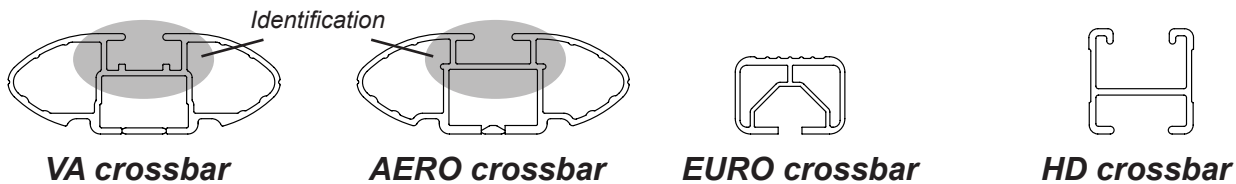

DK054 Rhino-Rack VA, Aero, Euro & HD crossbar instruction

IDENTIFICATION CHART

Vehicle	Date	Crossbar	FRONT CROSSBAR					REAR CROSSBAR						
			Front Right Pad/ Clamp	Front Left Pad/ Clamp	Measurement strip length per side	Measurement strip length per side	Measurement Distance (x)	Foot plate arrow direction	Rear Right Pad/ Clamp	Rear Left Pad/ Clamp	Measurement strip length per side	Measurement strip length per side	Measurement Distance (x)	Foot plate arrow direction
VW Touareg Wagon	09/03 on	1375mm	M366 SUB0152		172mm	117mm	1107mm	OUT	M366 SUB0148		157mm	102mm	1077mm	OUT
			Arrow FORWARD						Arrow FORWARD					

DK054 Rhino-Rack VA, Aero, Euro & HD crossbar instruction

Measurement A: CENTRE of door jamb to CENTRE arrow of leg foot plate.

Measurement B: CENTRE of Front leg foot plate arrow to CENTRE of Rear leg foot plate arrow.