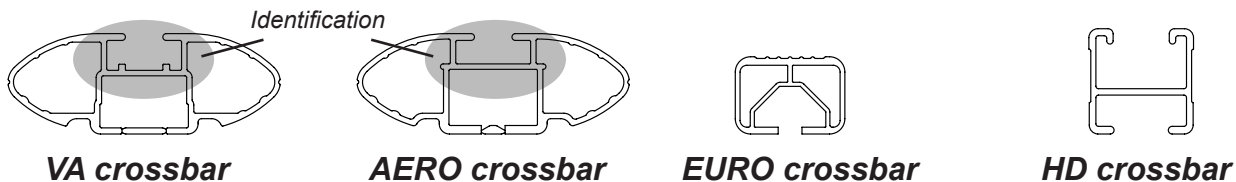

DK052 Rhino-Rack VA, Aero, Euro & HD crossbar instruction

IDENTIFICATION CHART

Vehicle	Date	Crossbar	FRONT CROSSBAR					REAR CROSSBAR						
			Front Right Pad/ Clamp	Front Left Pad/ Clamp	Measurement strip length per side	Measurement strip length per side	Measurement Distance (x)	Foot plate arrow direction	Rear Right Pad/ Clamp	Rear Left Pad/ Clamp	Measurement strip length per side	Measurement strip length per side	Measurement Distance (x)	Foot plate arrow direction
Mazda 626 5dr Hatch	01/92-06/97	1180mm	M367 114488 / 114499		184mm	129mm	936mm	OUT	M367 SUB0144		168mm	113mm	904mm	OUT
			Arrow FORWARD						Arrow FORWARD					

DK052 Rhino-Rack VA, Aero, Euro & HD crossbar instruction

Measurement A: CENTRE of door jamb to CENTRE arrow of leg foot plate.

Measurement B: CENTRE of Front leg foot plate arrow to CENTRE of Rear leg foot plate arrow.