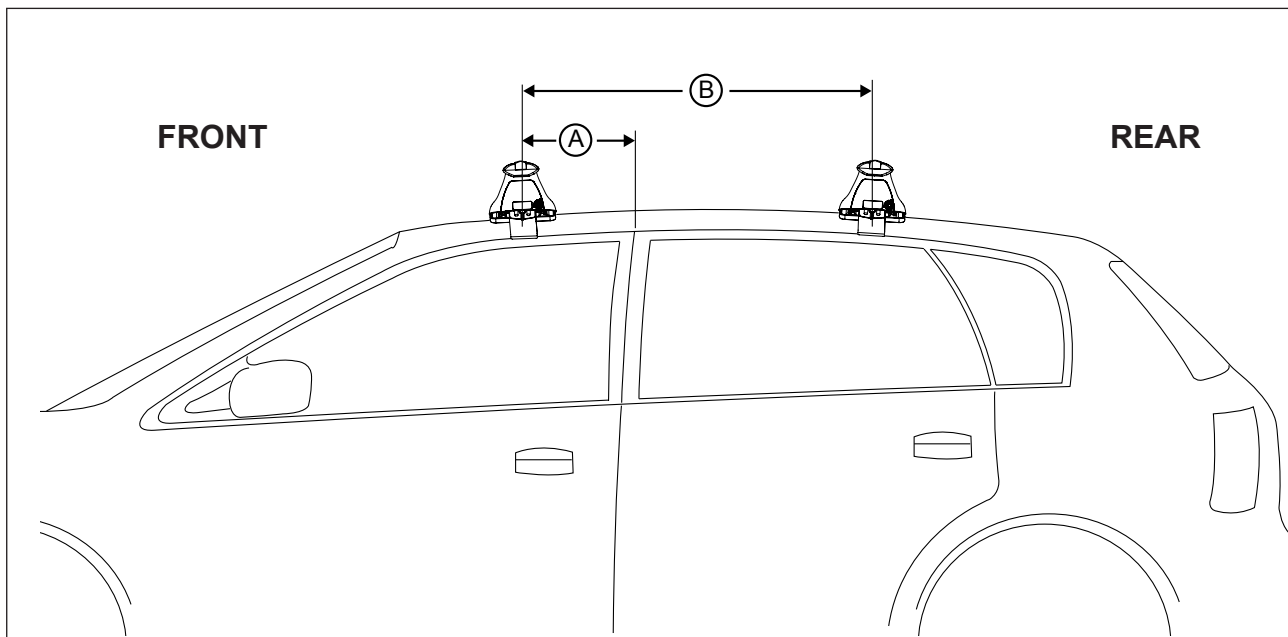

DK052 Rhino-Rack VA, Aero, Euro & HD crossbar instruction

Measurement A: CENTRE of door jamb to CENTRE arrow of leg foot plate.

Measurement B: CENTRE of Front leg foot plate arrow to CENTRE of Rear leg foot plate arrow.

Carrying capacity: Roof rack is rated to 75kg. Please refer to manufacturers handbook for your vehicles maximum roof load capacity. Always use the lower of the two figures.

If your vehicle is not listed on this fitting instruction please refer to your countries Rhino-Rack web site for the latest information.

VEHICLE	Date	Measurement A	Measurement B	Load Rating (includes racks 5kg/11lbs)
Mazda 626 5dr	01/92-06/97	300mm	700mm	75kg / 165lbs