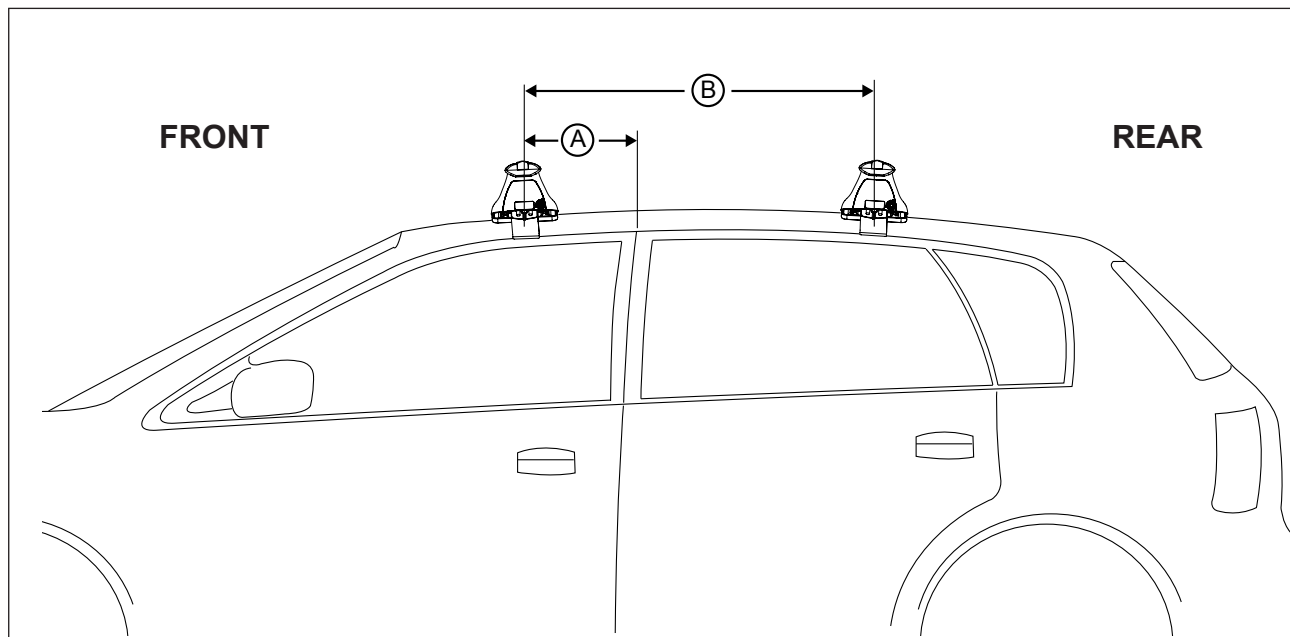

DK051 Rhino-Rack VA, Aero, Euro & HD crossbar instruction

Measurement A: CENTRE of door jamb to CENTRE arrow of leg foot plate.

Measurement B: CENTRE of Front leg foot plate arrow to CENTRE of Rear leg foot plate arrow.

Carrying capacity: Roof rack is rated to 75kg. Please refer to manufacturers handbook for your vehicles maximum roof load capacity. Always use the lower of the two figures.

If your vehicle is not listed on this fitting instruction please refer to your countries Rhino-Rack web site for the latest information.

VEHICLE	Date	Measurement A	Measurement B	Load Rating (includes racks 5kg/11lbs)
Ford Laser Sedan	10/94-03/99	300mm	700mm	75kg