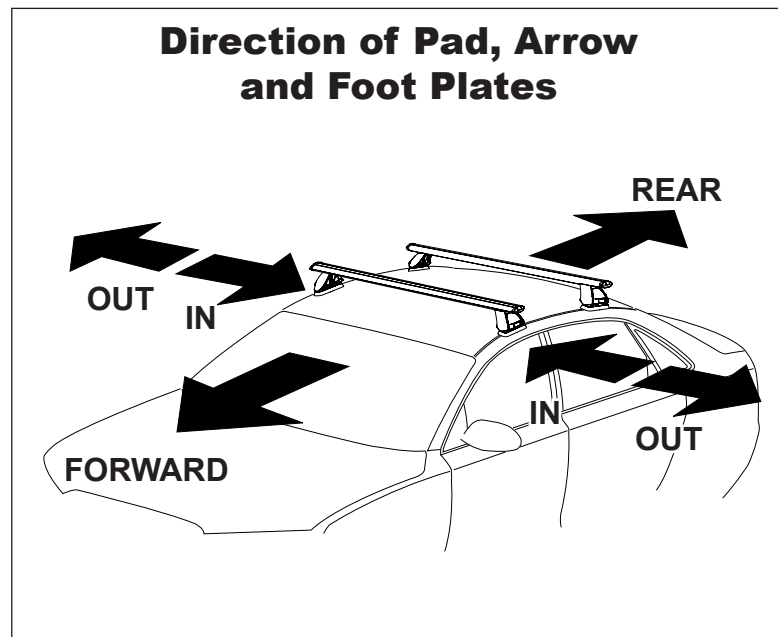

DK051 Rhino-Rack VA, Aero, Euro & HD crossbar instruction

Measurement A: CENTRE of door jamb to CENTRE arrow of leg foot plate.

Measurement B: CENTRE of Front leg foot plate arrow to CENTRE of Rear leg foot plate arrow.

Carrying capacity: Roof rack is rated to 75kg. Please refer to manufacturers handbook for your vehicles maximum roof load capacity. Always use the lower of the two figures.

If your vehicle is not listed on this fitting instruction please refer to your countries Rhino-Rack web site for the latest information.

VEHICLE	Date	Measurement A	Measurement B	Load Rating (includes racks 5kg/11lbs)
Ford Laser Sedan	10/94-03/99	300mm	700mm	75kg