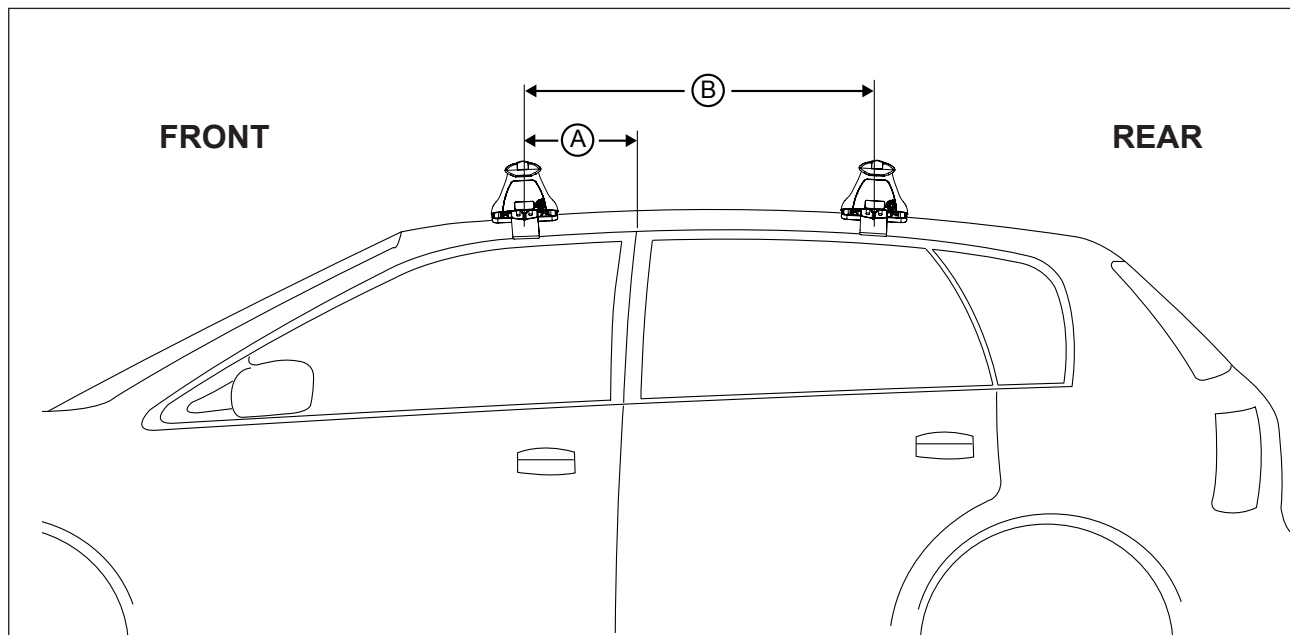

DK050 Rhino-Rack VA, Aero, Euro & HD crossbar instruction

Measurement A: CENTRE of door jamb to CENTRE arrow of leg foot plate.

Measurement B: CENTRE of Front leg foot plate arrow to CENTRE of Rear leg foot plate arrow.

Carrying capacity: Roof rack is rated to 75kg. Please refer to manufacturers handbook for your vehicles maximum roof load capacity. Always use the lower of the two figures.

If your vehicle is not listed on this fitting instruction please refer to your countries Rhino-Rack web site for the latest information.

VEHICLE	Date	Measurement A	Measurement B	Load Rating (includes racks 5kg/11lbs)
Mazda 323 Protégé Sedan	08/94-08/98	300mm	700mm	75kg / 165lbs