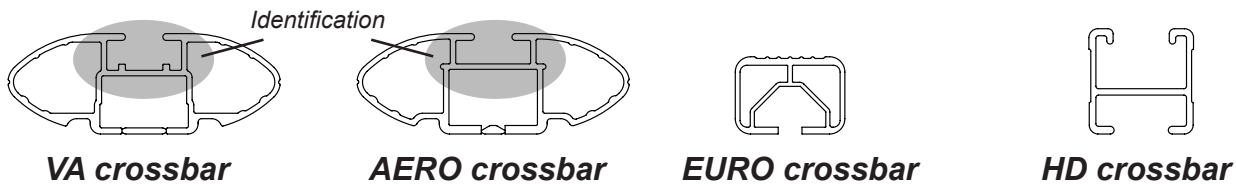

# DK050 Rhino-Rack VA, Aero, Euro & HD crossbar instruction

## IDENTIFICATION CHART

Vehicle	Date	Crossbar	FRONT CROSSBAR					REAR CROSSBAR						
			Front Right Pad/ Clamp	Front Left Pad/ Clamp	Measurement strip length per side	Measurement strip length per side	Measurement Distance ( x )	Foot plate arrow direction	Rear Right Pad/ Clamp	Rear Left Pad/ Clamp	Measurement strip length per side	Measurement strip length per side	Measurement Distance ( x )	Foot plate arrow direction
Mazda 323 Protégé Sedan	08/94-08/98	1180mm	M367 114459	M367 114460	181mm	126mm	918mm	OUT	M367 114488 / 114493		171mm	116mm	886mm	OUT
			Arrow FORWARD						Arrow FORWARD					

# DK050 Rhino-Rack VA, Aero, Euro & HD crossbar instruction

**Measurement A:** CENTRE of door jamb to CENTRE arrow of leg foot plate.

**Measurement B:** CENTRE of Front leg foot plate arrow to CENTRE of Rear leg foot plate arrow.