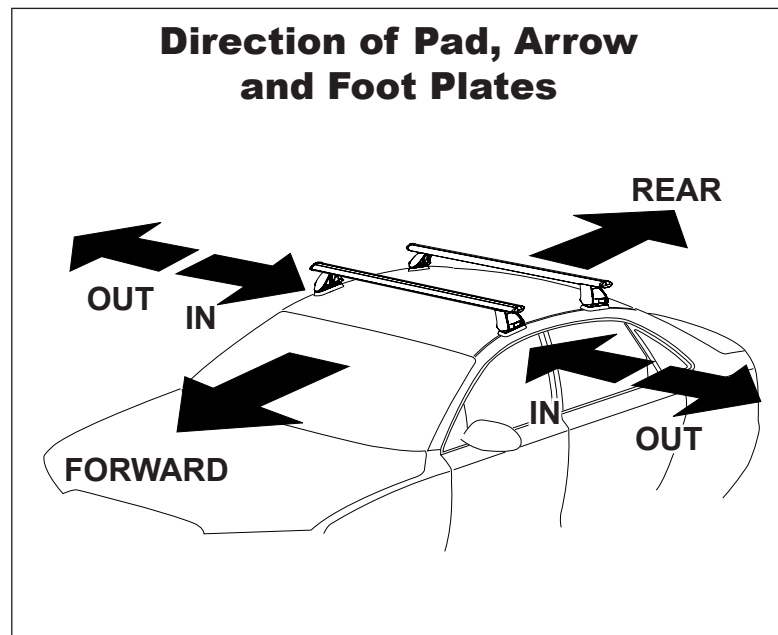

DK050 Rhino-Rack VA, Aero, Euro & HD crossbar instruction

Measurement A: CENTRE of door jamb to CENTRE arrow of leg foot plate.

Measurement B: CENTRE of Front leg foot plate arrow to CENTRE of Rear leg foot plate arrow.

Carrying capacity: Roof rack is rated to 75kg. Please refer to manufacturers handbook for your vehicles maximum roof load capacity. Always use the lower of the two figures.

If your vehicle is not listed on this fitting instruction please refer to your countries Rhino-Rack web site for the latest information.

VEHICLE	Date	Measurement A	Measurement B	Load Rating (includes racks 5kg/11lbs)
Mazda 323 Protégé Sedan	08/94-08/98	300mm	700mm	75kg / 165lbs