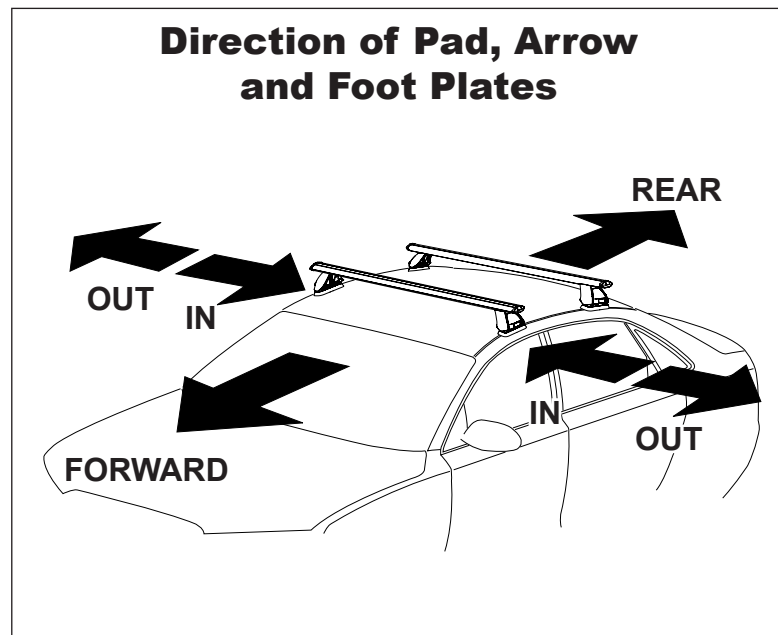

DK048 Rhino-Rack VA, Aero, Euro & HD crossbar instruction

Measurement A: CENTRE of door jamb to CENTRE arrow of leg foot plate.

Measurement B: CENTRE of Front leg foot plate arrow to CENTRE of Rear leg foot plate arrow.

Carrying capacity: Roof rack is rated to 75kg. Please refer to manufacturers handbook for your vehicles maximum roof load capacity. Always use the lower of the two figures.

If your vehicle is not listed on this fitting instruction please refer to your countries Rhino-Rack web site for the latest information.

VEHICLE	Date	Measurement A	Measurement B	Load Rating (includes racks 5kg/11lbs)
Mitsubishi Shogun Sport 4WD	09/98-11/09	250mm / 9,27/32"	900mm / 35,7/16"	75kg / 165lbs