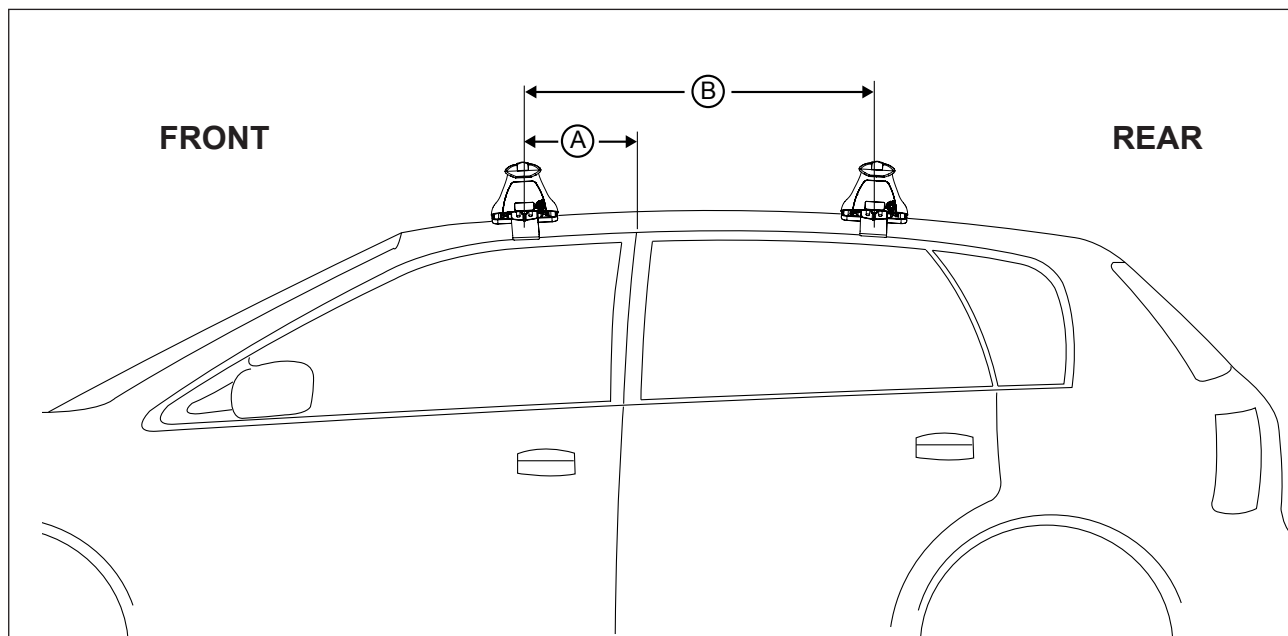

DK048 Rhino-Rack VA, Aero, Euro & HD crossbar instruction

Measurement A: CENTRE of door jamb to CENTRE arrow of leg foot plate.

Measurement B: CENTRE of Front leg foot plate arrow to CENTRE of Rear leg foot plate arrow.

Carrying capacity: Roof rack is rated to 75kg. Please refer to manufacturers handbook for your vehicles maximum roof load capacity. Always use the lower of the two figures.

If your vehicle is not listed on this fitting instruction please refer to your countries Rhino-Rack web site for the latest information.

VEHICLE	Date	Measurement A	Measurement B	Load Rating (includes racks 5kg/11lbs)
BMW 1 Series E87 5dr Hatch	04-11	300mm / 11,13/16"	750mm / 29,17/32"	75kg / 165lbs
Daewoo Nubira J100/J150 4dr Sedan	06/97-05/03	300mm / 11,13/16"	650mm / 25,19/32"	75kg / 165lbs
Mazda 626 4dr Sedan	07/97-08/02	250mm / 9,27/32"	700mm / 27,9/16"	75kg / 165lbs
Mazda 626 5dr Hatch	07/97-08/02	300mm / 11,13/16"	700mm / 27,9/16"	75kg / 165lbs
Mitsubishi Lancer 4dr Sedan	07/96-09/02	300mm / 11,13/16"	700mm / 27,9/16"	75kg / 165lbs
Suzuki Liana 5dr Hatch	10/01-08/07	300mm / 11,13/16"	750mm / 29,17/32"	75kg / 165lbs