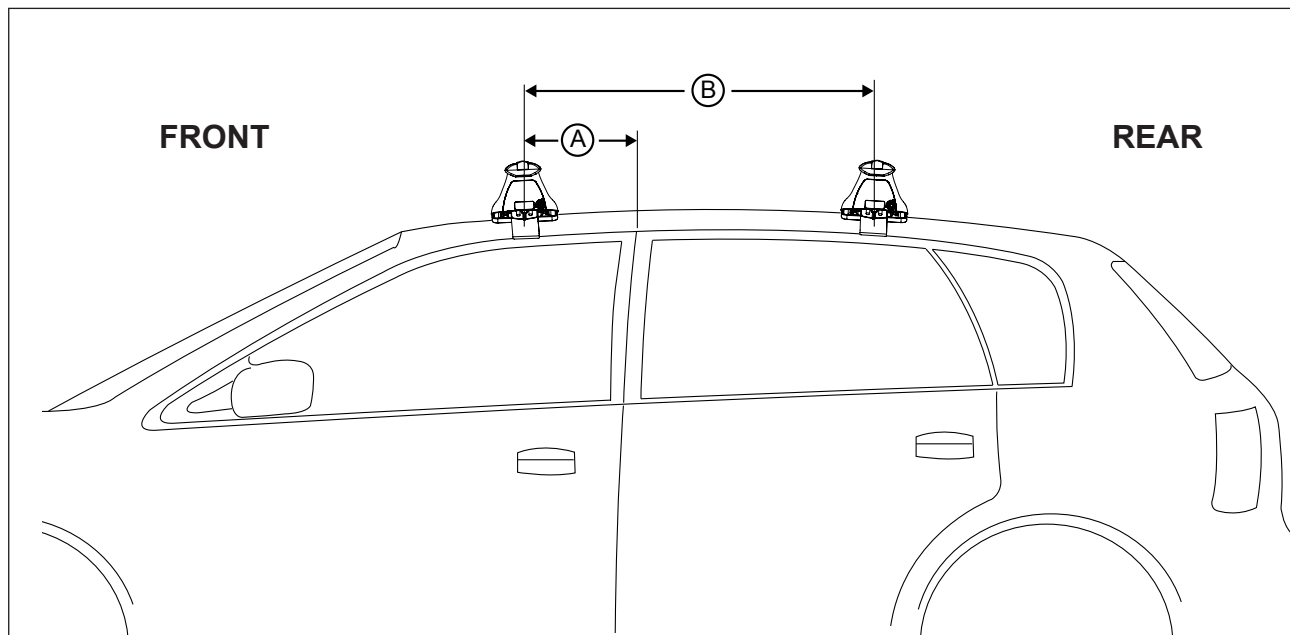

DK048 Rhino-Rack VA, Aero, Euro & HD crossbar instruction

Measurement A: CENTRE of door jamb to CENTRE arrow of leg foot plate.

Measurement B: CENTRE of Front leg foot plate arrow to CENTRE of Rear leg foot plate arrow.

Carrying capacity: Roof rack is rated to 75kg. Please refer to manufacturers handbook for your vehicles maximum roof load capacity. Always use the lower of the two figures.

If your vehicle is not listed on this fitting instruction please refer to your countries Rhino-Rack web site for the latest information.

VEHICLE	Date	Measurement A	Measurement B	Load Rating (includes racks 5kg/11lbs)
Mitsubishi Shogun Sport 4WD	09/98-11/09	250mm / 9,27/32"	900mm / 35,7/16"	75kg / 165lbs