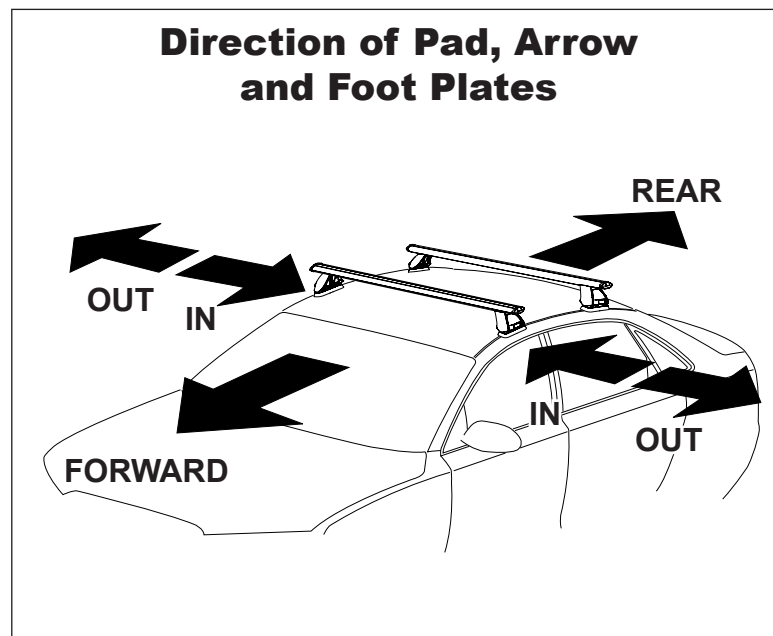

DK048 Rhino-Rack VA, Aero, Euro & HD crossbar instruction

Measurement A: CENTRE of door jamb to CENTRE arrow of leg foot plate.

Measurement B: CENTRE of Front leg foot plate arrow to CENTRE of Rear leg foot plate arrow.

Carrying capacity: Roof rack is rated to 75kg. Please refer to manufacturers handbook for your vehicles maximum roof load capacity. Always use the lower of the two figures.

If your vehicle is not listed on this fitting instruction please refer to your countries Rhino-Rack web site for the latest information.

VEHICLE	Date	Measurement A	Measurement B	Load Rating (includes racks 5kg/11lbs)
BMW 1 Series E87 5dr Hatch	04-11	300mm / 11,13/16"	750mm / 29,17/32"	75kg / 165lbs
Daewoo Nubira J100/J150 4dr Sedan	06/97-05/03	300mm / 11,13/16"	650mm / 25,19/32"	75kg / 165lbs
Mazda 626 4dr Sedan	07/97-08/02	250mm / 9,27/32"	700mm / 27,9/16"	75kg / 165lbs
Mazda 626 5dr Hatch	07/97-08/02	300mm / 11,13/16"	700mm / 27,9/16"	75kg / 165lbs
Mitsubishi Lancer 4dr Sedan	07/96-09/02	300mm / 11,13/16"	700mm / 27,9/16"	75kg / 165lbs
Suzuki Liana 5dr Hatch	10/01-08/07	300mm / 11,13/16"	750mm / 29,17/32"	75kg / 165lbs