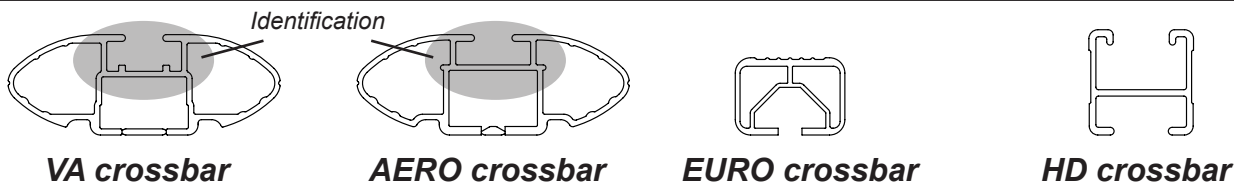

## IDENTIFICATION CHART

Vehicle	Date	Crossbar	FRONT CROSSBAR					REAR CROSSBAR				
			Front Right Pad/ Clamp	Front Left Pad/ Clamp	Measurement strip length per side	Measurement strip length per side	Measurement Distance ( x )	Foot plate arrow direction	Rear Right Pad/ Clamp	Rear Left Pad/ Clamp	Measurement strip length per side	Measurement strip length per side
BMW 1 Series E87 5dr Hatch	04-11	1180mm	M367 SUB0144	207mm	152mm	982mm / 38,21/32"	OUT	M367 SUB0144	197mm	142mm	962mm / 37,7/8"	OUT
			Arrow FORWARD					Arrow FORWARD				
Daewoo Nubira J100/J150 4dr Sedan	06/97-05/03	1180mm	M367 SUB0144	162mm	107mm	892mm / 35,1/8"	OUT	M367 SUB0144	153mm	98mm	874mm / 34,13/32"	OUT
			Arrow FORWARD					Arrow FORWARD				
Mazda 626 4dr Sedan	07/97-08/02	1180mm	M367 SUB0144	207mm	152mm	982mm / 38,21/32"	OUT	M367 SUB0144	205mm	150mm	978mm / 38,1/2"	OUT
			Arrow FORWARD					Arrow FORWARD				
Mazda 626 5dr Hatch	07/97-08/02	1180mm	M367 SUB0144	208mm	153mm	984mm / 38,3/4"	OUT	M367 SUB0144	204mm	149mm	976mm / 38,27/64"	OUT
			Arrow FORWARD					Arrow FORWARD				
Mitsubishi Lancer 4dr Sedan	07/96-09/02	1180mm	M367 SUB0144	147mm	92mm	862mm / 33,15/16"	OUT	M367 SUB0144	157mm	102mm	882mm / 34,23/32"	OUT
			Arrow FORWARD					Arrow FORWARD				