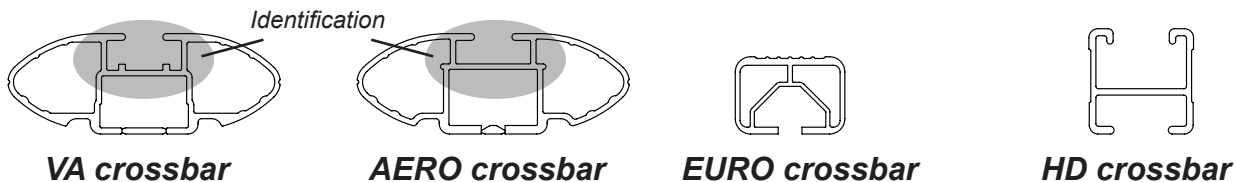

DK048 Rhino-Rack VA, Aero, Euro & HD crossbar instruction

IDENTIFICATION CHART

Vehicle	Date	Crossbar	FRONT CROSSBAR					REAR CROSSBAR						
			Front Right Pad/ Clamp	Front Left Pad/ Clamp	Measurement strip length per side	Measurement strip length per side	Measurement Distance (x)	Foot plate arrow direction	Rear Right Pad/ Clamp	Rear Left Pad/ Clamp	Measurement strip length per side	Measurement strip length per side	Measurement Distance (x)	Foot plate arrow direction
Mitsubishi Monero Sport 4WD	97-04	1260mm	M367 SUB0144	174mm	61mm	996mm / 39,7/32"	OUT	M367 SUB0144	173mm	60mm	994mm / 39,9/64"	OUT		
			Arrow FORWARD					Arrow FORWARD						
Mitsubishi Pajero Sport 4WD	09/98-11/09	1260mm	M367 SUB0144	174mm	61mm	996mm / 39,7/32"	OUT	M367 SUB0144	173mm	60mm	994mm / 39,9/64"	OUT		
			Arrow FORWARD					Arrow FORWARD						
Mitsubishi Shogun Sport 4WD	09/98-11/09	1260mm	M367 SUB0144	174mm	61mm	996mm / 39,7/32"	OUT	M367 SUB0144	173mm	60mm	994mm / 39,9/64"	OUT		
			Arrow FORWARD					Arrow FORWARD