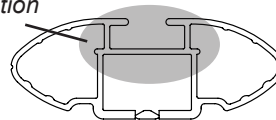

AERO crossbar