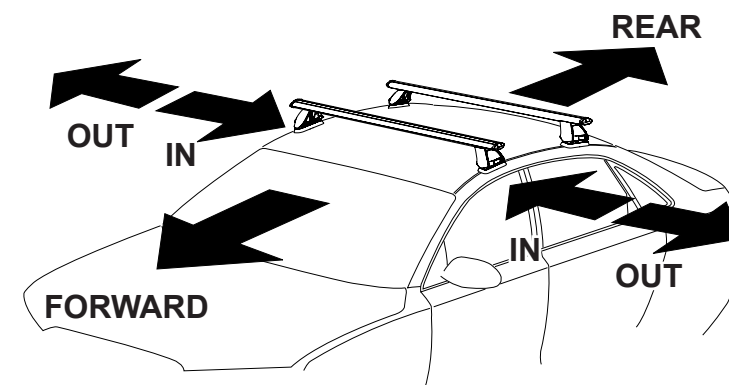

Direction of Pad, Arrow and Foot Plates

VEHICLE	Date	Measurement A	Measurement B	Load Rating (includes racks 5kg/11lbs)
Suzuki Aerio 5dr Hatch	02-07	300mm / 11,13/16"	750mm / 29,17/32"	75kg / 165lbs
Suzuki Liana 4dr Sedan	10/01-08/07	300mm / 11,13/16"	750mm / 29,17/32"	75kg / 165lbs
Suzuki Aerio 4dr Sedan	02-06	300mm / 11,13/16"	750mm / 29,17/32"	75kg / 165lbs
Mitsubishi Challenger PA 4WD	09/98-11/09	250mm / 9,27/32"	900mm / 35,7/16"	75kg / 165lbs
Mitsubishi Montero Sport 4WD	97-04	250mm / 9,27/32"	900mm / 35,7/16"	75kg / 165lbs
Mitsubishi Pajero Sport 4WD	09/98-11/09	250mm / 9,27/32"	900mm / 35,7/16"	75kg / 165lbs