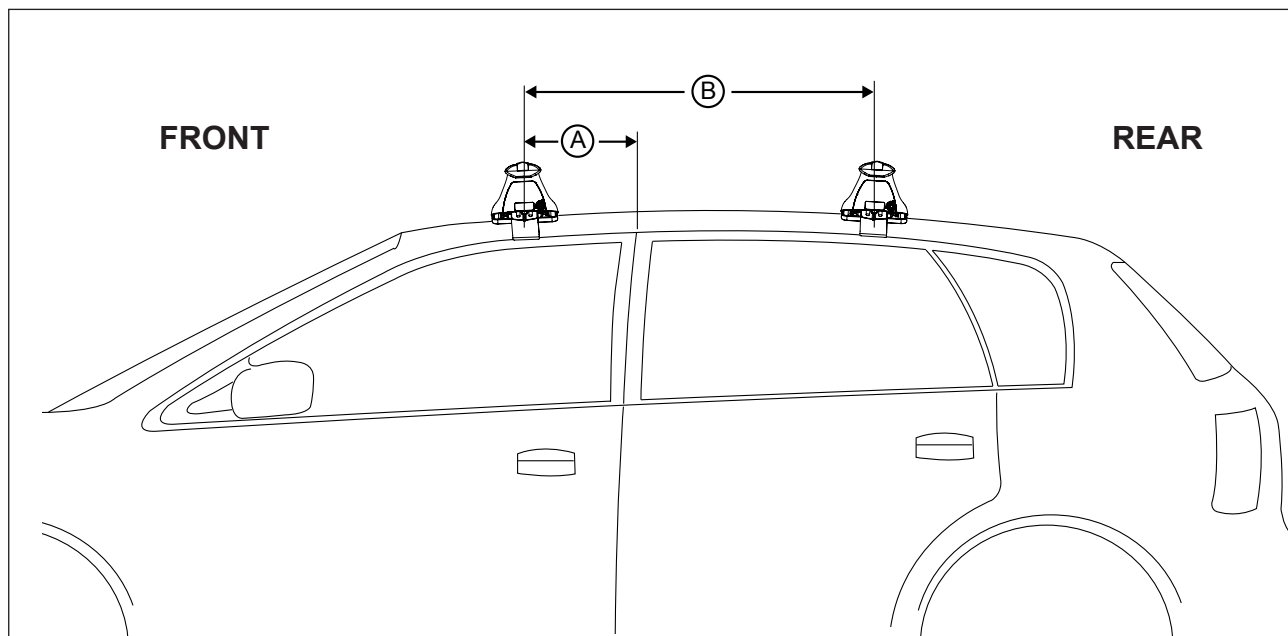

DK048 Rhino-Rack VA, Aero, Euro & HD crossbar instruction

Measurement A: CENTRE of door jamb to CENTRE arrow of leg foot plate.

Measurement B: CENTRE of Front leg foot plate arrow to CENTRE of Rear leg foot plate arrow.

Carrying capacity: Roof rack is rated to 75kg. Please refer to manufacturers handbook for your vehicles maximum roof load capacity. Always use the lower of the two figures.

If your vehicle is not listed on this fitting instruction please refer to your countries Rhino-Rack web site for the latest information.