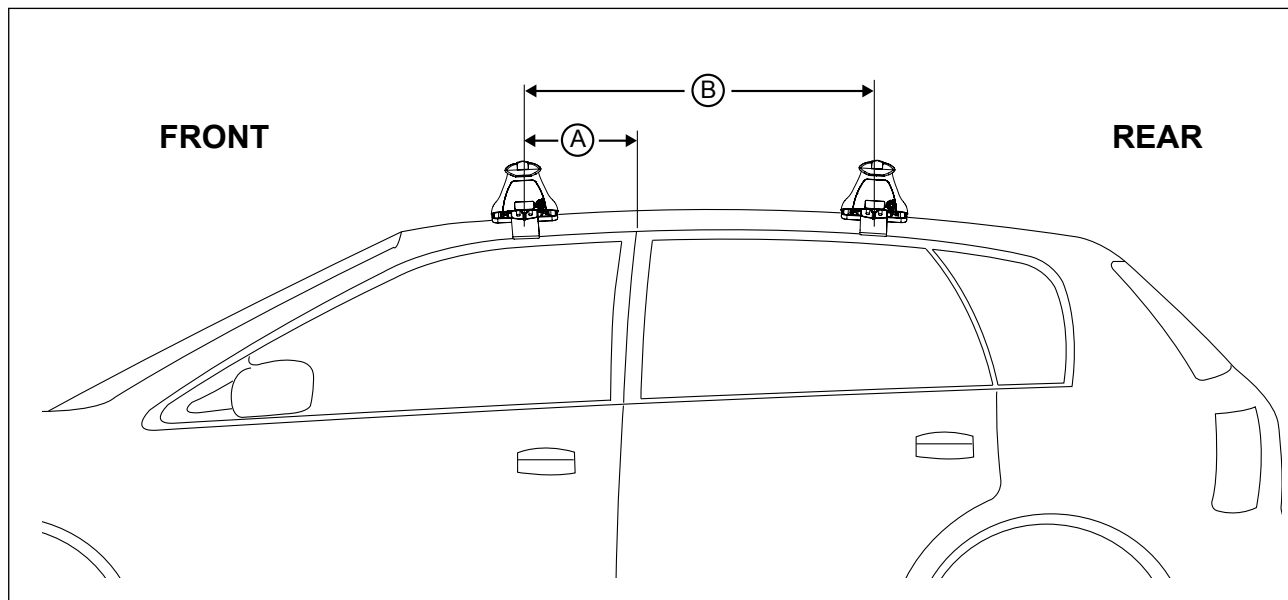

DK046/DK046H Rhino-Rack VA, DA, Euro & HD Crossbar instruction

Measurement A: CENTRE of door jamb to CENTRE arrow of leg foot plate.

Measurement B: CENTRE of Front leg foot plate arrow to CENTRE of Rear leg foot plate arrow.

Carrying capacity: Roof rack is rated to 75kg. Please refer to manufacturers handbook for your vehicles maximum roof load capacity. Always use the lower of the two figures.

If your vehicle is not listed on this fitting instruction please refer to your countries Rhino-Rack web site for the latest information.

VEHICLE	Date		Measurement A	Measurement B	Load Rating (includes racks 5kg/ 11lbs)
Audi A3 5dr Hatch	04-12		300mm / 11,13/16"	750mm / 29,17/32"	75kg / 165lbs
Holden Jackaroo 4dr Wagon	03/98-02/01		250mm / 9,27/32"	850mm / 33,15/32"	75kg / 165lbs
Suzuki APV Van	06/05-		200mm / 7,7/8"	900mm / 35,7/16"	75kg / 165lbs
Mitsubishi Grandis 4dr Wagon	07/06-11		50mm / 1,31/32"	750mm / 29,17/32"	60kg / 132lbs
Kia Rondo/Carens 4dr Wagon	USA 07-12	AU/NZ 04/08-04/13	200mm / 7,7/8"	750mm / 29,17/32"	75kg / 165lbs
Ford Fiesta 5dr Hatch	09-		250mm / 9,27/32"	750mm / 29,17/32"	50kg / 110lbs