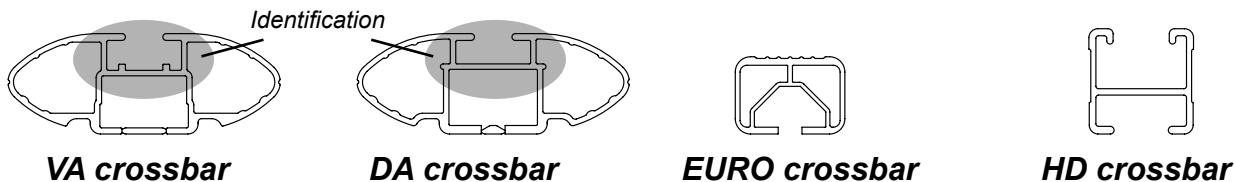

DK046/DK046H Rhino-Rack VA, DA, Euro & HD Crossbar instruction

IDENTIFICATION CHART

Vehicle	Date	Crossbar	FRONT CROSSBAR					REAR CROSSBAR						
			Front Right Pad/Clamp	Front Left Pad/Clamp	Measurement strip length per side	Measurement strip length per side	Measurement Distance (x)	Foot plate arrow direction	Rear Right Pad/Clamp	Rear Left Pad/Clamp	Measurement strip length per side	Measurement strip length per side	Measurement Distance (x)	Foot plate arrow direction
Ford Fiesta 5dr Hatch	09-	1180mm	M366 SUB0144	199mm	144mm	966mm / 38,1/32"	OUT	M366 SUB0144	175mm	120mm	918mm / 36,9/64"	OUT		
			Pad Arrow FORWARD					Pad Arrow FORWARD						
BMW 5 Series 4dr Sedan E60	03-10	1260mm	M366 SUB0144	184mm	71mm	1016mm / 40"	OUT	M366 SUB0144	185mm	72mm	1018mm / 40,5/64"	OUT		
			Pad Arrow FORWARD					Pad Arrow FORWARD						
Dodge Avenger 4dr Sedan	08-	1260mm	M366 SUB0144	194mm	81mm	1036mm / 40,25/32"	OUT	M366 SUB0144	189mm	76mm	1026mm / 40,25/64"	OUT		
			Pad Arrow FORWARD					Pad Arrow FORWARD						
Toyota Tacoma 4dr Access Cab	05-	1375mm	M366 SUB0144	163mm	108mm	1089mm / 42,7/8"	OUT	M366 SUB0144	153mm	98mm	1069mm / 42,3/32"	OUT		
			Pad Arrow FORWARD					Pad Arrow FORWARD						
Toyota Tacoma 2dr Reg. Cab	05-	1375mm	M366 SUB0144	164mm	109mm	1091mm / 42,61/64"	OUT	M366 SUB0144	N/A	N/A	N/A	N/A		
			Pad Arrow FORWARD					Pad Arrow FORWARD