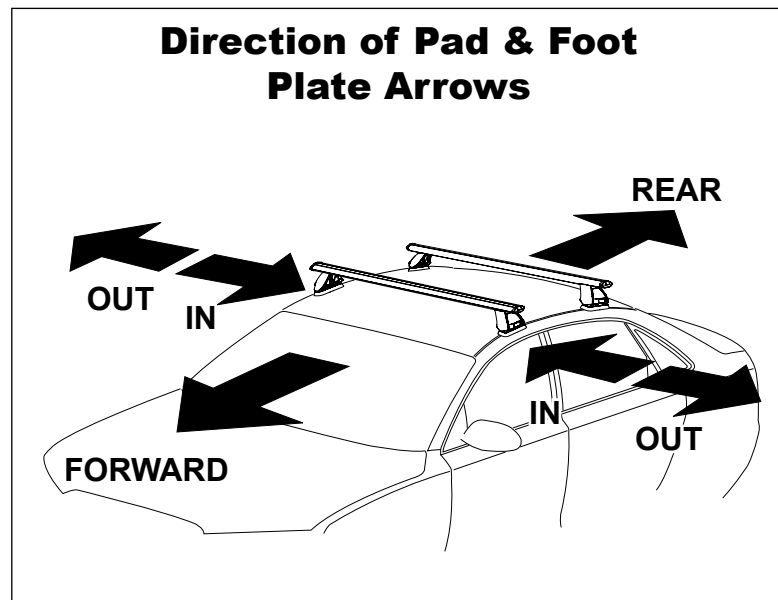

DK046/DK046H Rhino-Rack VA, DA, Euro & HD Crossbar instruction

Measurement A: CENTRE of door jamb to CENTRE arrow of leg foot plate.

Measurement B: CENTRE of Front leg foot plate arrow to CENTRE of Rear leg foot plate arrow.

Carrying capacity: Roof rack is rated to 75kg. Please refer to manufacturers handbook for your vehicles maximum roof load capacity. Always use the lower of the two figures.

If your vehicle is not listed on this fitting instruction please refer to your countries Rhino-Rack web site for the latest information.

VEHICLE	Date		Measurement A	Measurement B	Load Rating (includes racks 5kg/ 11lbs)
Audi A3 5dr Hatch	04-12		300mm / 11,13/16"	750mm / 29,17/32"	75kg / 165lbs
Holden Jackaroo 4dr Wagon	03/98-02/01		250mm / 9,27/32"	850mm / 33,15/32"	75kg / 165lbs
Suzuki APV Van	06/05-		200mm / 7,7/8"	900mm / 35,7/16"	75kg / 165lbs
Mitsubishi Grandis 4dr Wagon	07/06-11		50mm / 1,31/32"	750mm / 29,17/32"	60kg / 132lbs
Kia Rondo/Carens 4dr Wagon	USA 07-12	AU/NZ 04/08-04/13	200mm / 7,7/8"	750mm / 29,17/32"	75kg / 165lbs
Ford Fiesta 5dr Hatch	09-		250mm / 9,27/32"	750mm / 29,17/32"	50kg / 110lbs