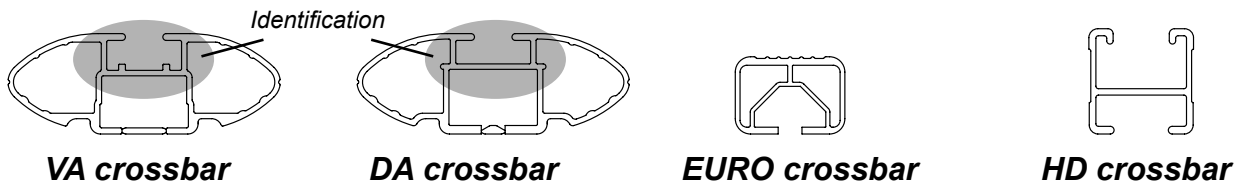

## IDENTIFICATION CHART

Vehicle	Date	Crossbar	FRONT CROSSBAR					REAR CROSSBAR				
			Front Right Pad/Clamp	Front Left Pad/Clamp	Measurement strip length per side	Measurement strip length per side	Measurement Distance (x)	Foot plate arrow direction	Rear Right Pad/Clamp	Rear Left Pad/Clamp	Measurement strip length per side	Measurement strip length per side
Audi A3 5dr Hatch	04-12	1180mm	M366 SUB0144	202mm	147mm	972mm / 38,17/64"	OUT	M366 SUB0144	176mm	121mm	920mm / 36,7/32"	OUT
			Pad Arrow FORWARD					Pad Arrow FORWARD				
Holden Jackaroo 4dr Wagon	03/98-02/01	1375mm	M366 SUB0144	165mm	110mm	1093mm / 43,1/32"	OUT	M366 SUB0144	161mm	106mm	1085mm / 42,23/32"	OUT
			Pad Arrow FORWARD					Pad Arrow FORWARD				
Suzuki APV Van	06/05-	1260mm	M366 SUB0144	193mm	80mm	1034mm / 40,45/64"	OUT	M366 SUB0144	189mm	76mm	1026mm / 40,25/64"	OUT
			Pad Arrow FORWARD					Pad Arrow FORWARD				
Mitsubishi Grandis 4dr Wagon	07/06-11	1260mm	M366 SUB0144	201mm	88mm	105mm / 41,11/32"	OUT	M366 SUB0144	202mm	89mm	1052mm / 41,27/64"	OUT
			Pad Arrow FORWARD					Pad Arrow FORWARD				
Kia Rondo/ Carens 4dr Wagon	USA 07-12	1260mm	M366 SUB0144	185mm	72mm	1018mm / 40,5/64"	OUT	M366 SUB0144	177mm	64mm	1002mm / 39,29/64"	OUT
	AU/NZ 04/08-04/13		Pad Arrow FORWARD					Pad Arrow FORWARD				