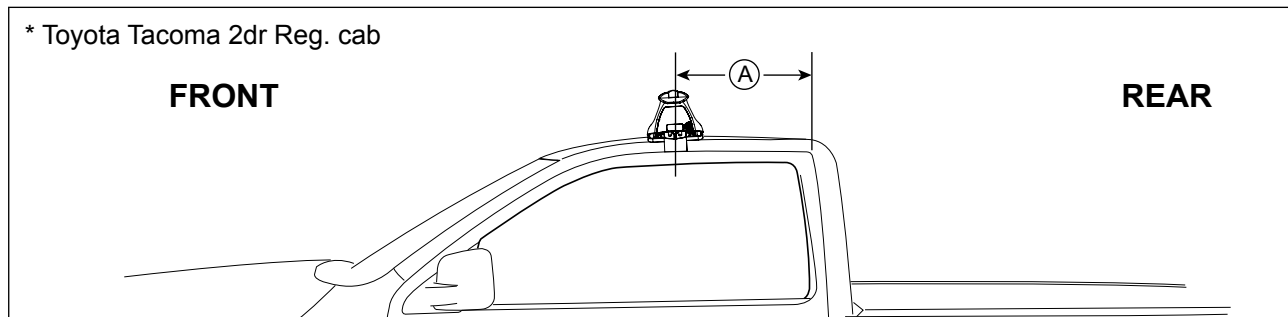

DK046/DK046H Rhino-Rack VA, DA, Euro & HD Crossbar instruction

Measurement A: CENTRE of door jamb to CENTRE arrow of leg foot plate.

Measurement B: CENTRE of Front leg foot plate arrow to CENTRE of Rear leg foot plate arrow.

Carrying capacity: Roof rack is rated to 75kg. Please refer to manufacturers handbook for your vehicles maximum roof load capacity. Always use the lower of the two figures.

If your vehicle is not listed on this fitting instruction please refer to your countries Rhino-Rack web site for the latest information.

VEHICLE	Date	Measurement A	Measurement B	Load Rating (includes racks 5kg/ 11lbs)
BMW 5 Series 4dr Sedan E60	03-10	250mm / 9,27/32"	710mm / 27,61/64"	75kg / 165lbs
Dodge Avenger 4dr Sedan	08-	300mm / 11,13/16"	700mm / 27,9/16"	75kg / 165lbs
Toyota Tacoma 4dr Access Cab	05-	280mm / 11,1/32"	650mm / 25,19/32"	75kg / 165lbs
Toyota Tacoma 2dr Reg. Cab	05-	280mm / 11,1/32"	N/A	30kg / 66lbs