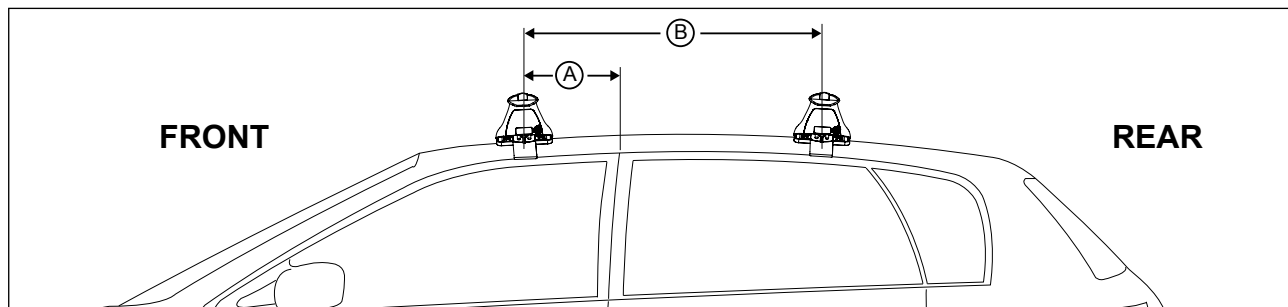

DK046/DK046H Rhino-Rack VA, DA, Euro & HD Crossbar instruction

Measurement A: CENTRE of door jamb to CENTRE arrow of leg foot plate.

Measurement B: CENTRE of Front leg foot plate arrow to CENTRE of Rear leg foot plate arrow.

Carrying capacity: Roof rack is rated to 75kg. Please refer to manufacturers handbook for your vehicles maximum roof load capacity. Always use the lower of the two figures.

If your vehicle is not listed on this fitting instruction please refer to your countries Rhino-Rack web site for the latest information.

VEHICLE	Date	Measurement A	Measurement B	Load Rating (includes racks 5kg/ 11lbs)
BMW 5 Series 4dr Sedan E60	03-10	250mm / 9,27/32"	710mm / 27,61/64"	75kg / 165lbs
Dodge Avenger 4dr Sedan	08-	300mm / 11,13/16"	700mm / 27,9/16"	75kg / 165lbs
Toyota Tacoma 4dr Access Cab	05-	280mm / 11,1/32"	650mm / 25,19/32"	75kg / 165lbs
Toyota Tacoma 2dr Reg. Cab	05-	280mm / 11,1/32"	N/A	30kg / 66lbs