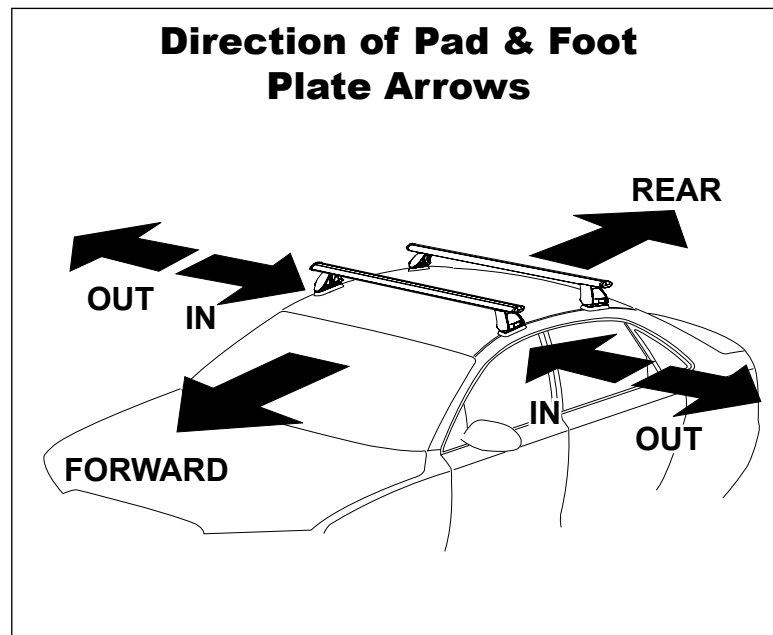

DK046/DK046H Rhino-Rack VA, DA, Euro & HD Crossbar instruction

Measurement A: CENTRE of door jamb to CENTRE arrow of leg foot plate.

Measurement B: CENTRE of Front leg foot plate arrow to CENTRE of Rear leg foot plate arrow.

Carrying capacity: Roof rack is rated to 75kg. Please refer to manufacturers handbook for your vehicles maximum roof load capacity. Always use the lower of the two figures.

If your vehicle is not listed on this fitting instruction please refer to your countries Rhino-Rack web site for the latest information.

VEHICLE	Date	Measurement A	Measurement B	Load Rating (includes racks 5kg/ 11lbs)
BMW 5 Series 4dr Sedan E60	03-10	250mm / 9,27/32"	710mm / 27,61/64"	75kg / 165lbs
Dodge Avenger 4dr Sedan	08-	300mm / 11,13/16"	700mm / 27,9/16"	75kg / 165lbs
Toyota Tacoma 4dr Access Cab	05-	280mm / 11,1/32"	650mm / 25,19/32"	75kg / 165lbs
Toyota Tacoma 2dr Reg. Cab	05-	280mm / 11,1/32"	N/A	30kg / 66lbs