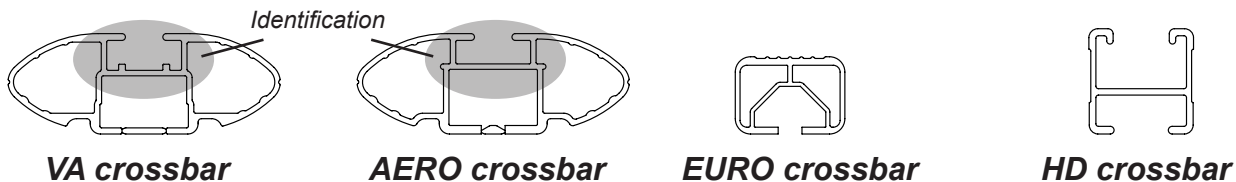

DK044 Rhino-Rack VA, Aero, Euro & HD crossbar instruction

IDENTIFICATION CHART

Vehicle	Date	Crossbar	FRONT CROSSBAR					REAR CROSSBAR						
			Front Right Pad/ Clamp	Front Left Pad/ Clamp	Measurement strip length per side	Measurement strip length per side	Measurement Distance (x)	Foot plate arrow direction	Rear Right Pad/ Clamp	Rear Left Pad/ Clamp	Measurement strip length per side	Measurement strip length per side	Measurement Distance (x)	Foot plate arrow direction
Hyundai Getz TB 5dr Hatch	02-11	1180mm	M368 114403		174mm	119mm	916mm / 36,11/16"	OUT	M367 114403		179mm	124mm	926mm / 36,29/64"	OUT
			Arrow OUT						Arrow FORWARD					

DK044 Rhino-Rack VA, Aero, Euro & HD crossbar instruction

Measurement A: CENTRE of door jamb to CENTRE arrow of leg foot plate.

Measurement B: CENTRE of Front leg foot plate arrow to CENTRE of Rear leg foot plate arrow.