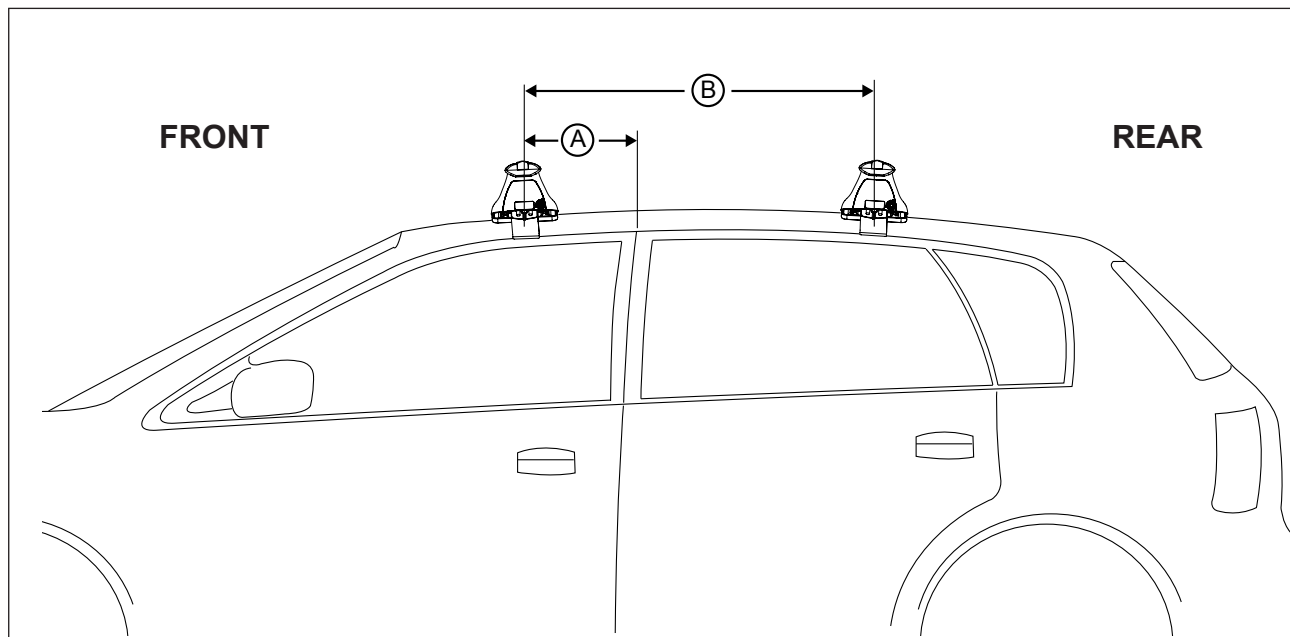

DK044 Rhino-Rack VA, Aero, Euro & HD crossbar instruction

IDENTIFICATION CHART

Vehicle	Date	Crossbar	FRONT CROSSBAR					REAR CROSSBAR						
			Front Right Pad/ Clamp	Front Left Pad/ Clamp	Measurement strip length per side	Measurement strip length per side	Measurement Distance (x)	Foot plate arrow direction	Rear Right Pad/ Clamp	Rear Left Pad/ Clamp	Measurement strip length per side	Measurement strip length per side	Measurement Distance (x)	Foot plate arrow direction
Hyundai Getz TB 5dr Hatch	02-11	1180mm	M368 114403		174mm	119mm	916mm / 36,11/16"	OUT	M367 114403		179mm	124mm	926mm / 36,29/64"	OUT
			Arrow OUT						Arrow FORWARD					

DK044 Rhino-Rack VA, Aero, Euro & HD crossbar instruction

Measurement A: CENTRE of door jamb to CENTRE arrow of leg foot plate.

Measurement B: CENTRE of Front leg foot plate arrow to CENTRE of Rear leg foot plate arrow.

VEHICLE	Date	Measurement A	Measurement B	Load Rating (includes racks 5kg/11lbs)
Hyundai Getz TB 5dr Hatch	02-11	250mm / 9,27/32"	700mm / 27,9/16"	50kg / 110lbs