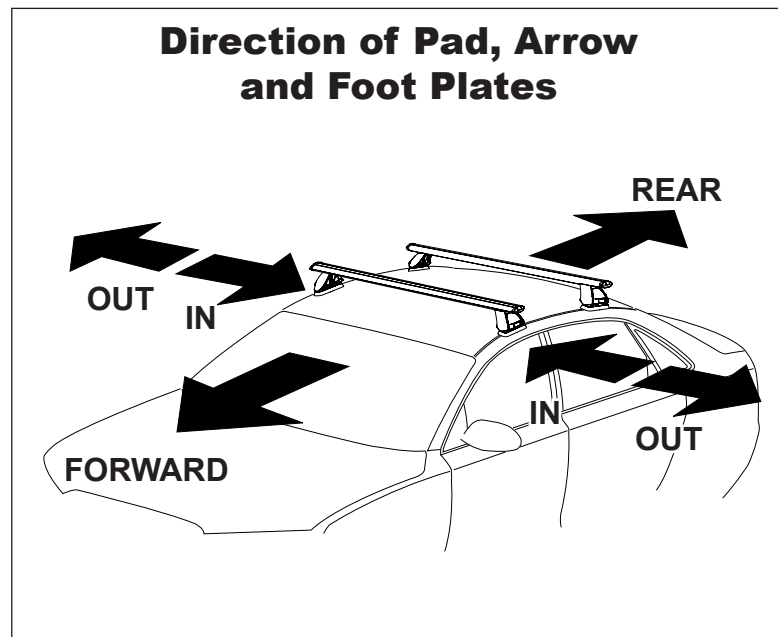

DK044 Rhino-Rack VA, Aero, Euro & HD crossbar instruction

Measurement A: CENTRE of door jamb to CENTRE arrow of leg foot plate.

Measurement B: CENTRE of Front leg foot plate arrow to CENTRE of Rear leg foot plate arrow.

Carrying capacity: Roof rack is rated to 75kg. Please refer to manufacturers handbook for your vehicles maximum roof load capacity. Always use the lower of the two figures.

If your vehicle is not listed on this fitting instruction please refer to your countries Rhino-Rack web site for the latest information.

VEHICLE	Date	Measurement A	Measurement B	Load Rating (includes racks 5kg/11lbs)
Hyundai Getz TB 5dr Hatch	02-11	250mm / 9,27/32"	700mm / 27,9/16"	50kg / 110lbs