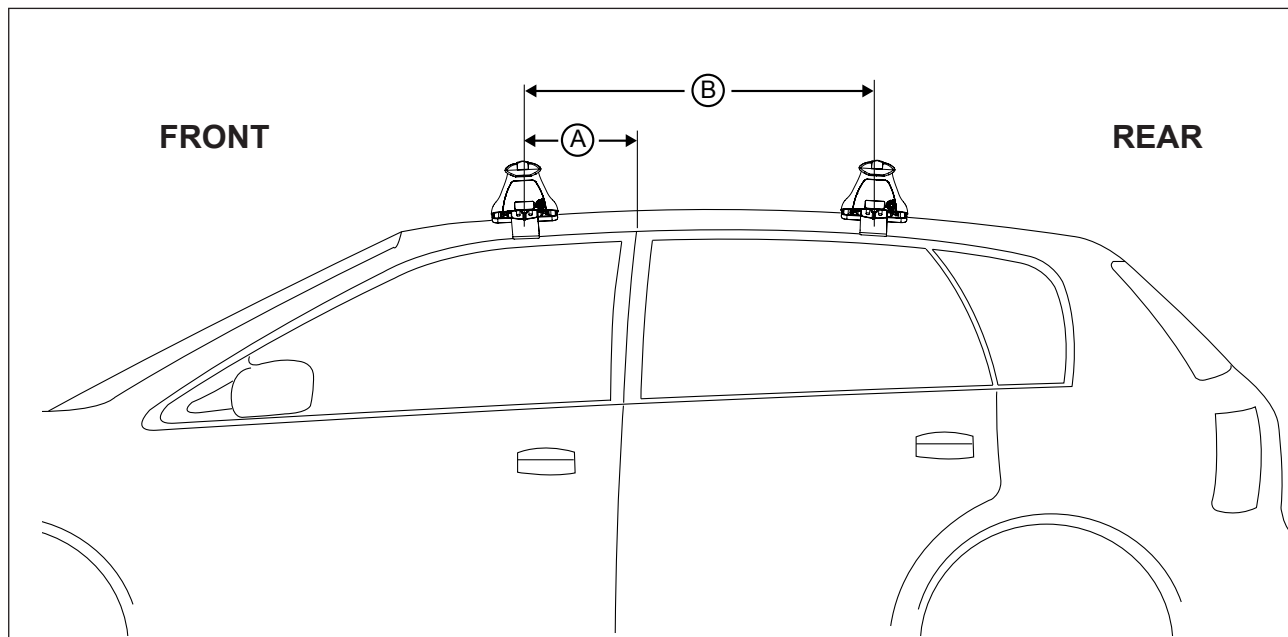

DK042 Rhino-Rack VA, Aero, Euro & HD crossbar instruction

Measurement A: CENTRE of door jamb to CENTRE arrow of leg foot plate.

Measurement B: CENTRE of Front leg foot plate arrow to CENTRE of Rear leg foot plate arrow.

Carrying capacity: Roof rack is rated to 75kg. Please refer to manufacturers handbook for your vehicles maximum roof load capacity. Always use the lower of the two figures.

If your vehicle is not listed on this fitting instruction please refer to your countries Rhino-Rack web site for the latest information.

VEHICLE	Date	Measurement A	Measurement B	Load Rating (includes racks 5kg/11lbs)
Mazda 3 4dr Sedan BK	01/04 - 03/09	300mm / 11,13/16"	650mm / 25,19/32"	75kg / 165lbs
MAzda 3 4dr Sedan	04-09	300mm / 11,13/16"	650mm / 25,19/32"	75kg / 165lbs