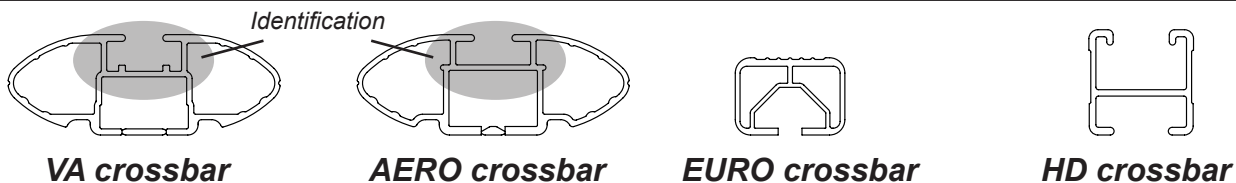

DK042 Rhino-Rack VA, Aero, Euro & HD crossbar instruction

IDENTIFICATION CHART

Vehicle	Date	Crossbar	FRONT CROSSBAR					REAR CROSSBAR					
			Front Right Pad/ Clamp	Front Left Pad/ Clamp	Measurement strip length per side	Measurement strip length per side	Measurement Distance (x)	Foot plate arrow direction	Rear Right Pad/ Clamp	Rear Left Pad/ Clamp	Measurement strip length per side	Measurement strip length per side	Measurement Distance (x)
Mazda 3 4dr Sedan BK	01/04-03/09	1180mm	M367 SUB0151	201mm	146mm	970mm / 38,3/16"	OUT	M367 114466	M367 114465	187mm	132mm	942mm / 37,3/32"	OUT
			Arrow FORWARD					Arrow FORWARD					
Mazda 3 4dr Sedan	04-09	1180mm	M367 SUB0151	201mm	146mm	970mm / 38,3/16"	OUT	M367 114466	M367 114465	187mm	132mm	942mm / 37,3/32"	OUT
			Arrow FORWARD					Arrow FORWARD					

DK042 Rhino-Rack VA, Aero, Euro & HD crossbar instruction

Measurement A: CENTRE of door jamb to CENTRE arrow of leg foot plate.

Measurement B: CENTRE of Front leg foot plate arrow to CENTRE of Rear leg foot plate arrow.