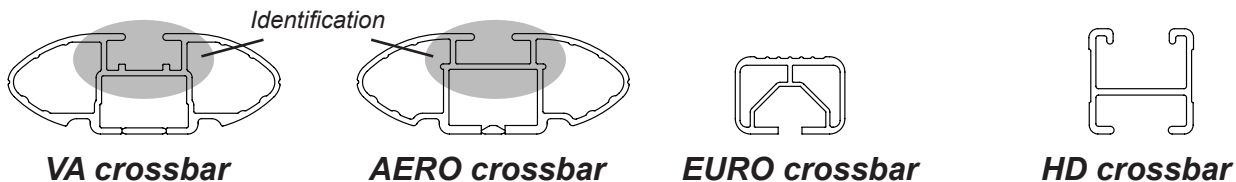

DK041 Rhino-Rack VA, Aero, Euro & HD crossbar instruction

IDENTIFICATION CHART

Vehicle	Date	Crossbar	FRONT CROSSBAR					REAR CROSSBAR				
			Front Right Pad/ Clamp	Front Left Pad/ Clamp	Measurement strip length per side	Measurement strip length per side	Measurement Distance (x)	Foot plate arrow direction	Rear Right Pad/ Clamp	Rear Left Pad/ Clamp	Measurement strip length per side	Measurement strip length per side
Mazda 3 5dr Hatch	01/04-03/09	1180mm	M367 SUB0151	201mm	146mm	970mm / 38,3/16"	OUT	M367 SUB0151	206mm	151mm	980mm / 38,37/64"	OUT
			Arrow FORWARD					Arrow FORWARD				
Hyundai Santa Fe 5dr SUV 2nd Gen	2006-2012	1375mm	M367 SUB0151	142mm	87mm	1047mm / 41,7/32"	OUT	M367 SUB0151	131mm	76mm	1025mm / 40,23/64"	OUT
			Arrow FORWARD					Arrow FORWARD				
Nissan Altima 4dr Sedan 3rd Gen	2002-2006	1180mm	M367 SUB0151	179mm	124mm	926mm / 36,29/64"	OUT	M367 SUB0151	173mm	118mm	914mm / 35,63/64"	OUT
			Arrow FORWARD					Arrow FORWARD				

DK041 Rhino-Rack VA, Aero, Euro & HD crossbar instruction

Measurement A: CENTRE of door jamb to CENTRE arrow of leg foot plate.

Measurement B: CENTRE of Front leg foot plate arrow to CENTRE of Rear leg foot plate arrow.