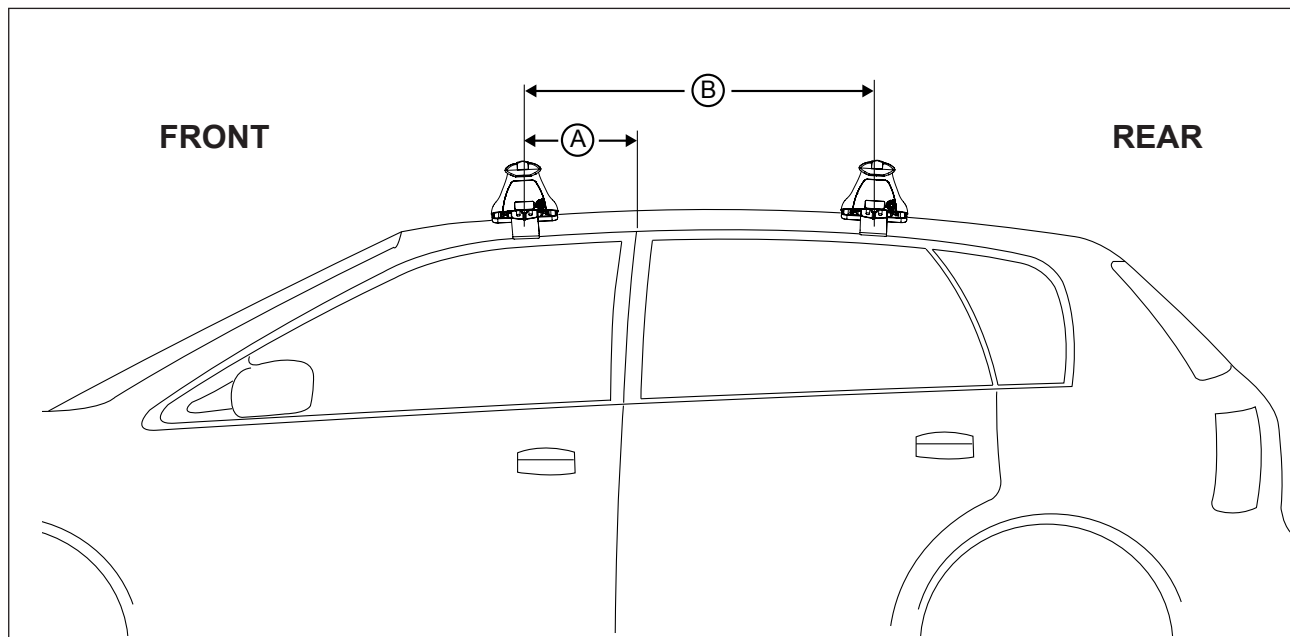

DK041 Rhino-Rack VA, Aero, Euro & HD crossbar instruction

Measurement A: CENTRE of door jamb to CENTRE arrow of leg foot plate.

Measurement B: CENTRE of Front leg foot plate arrow to CENTRE of Rear leg foot plate arrow.

Carrying capacity: Roof rack is rated to 75kg. Please refer to manufacturers handbook for your vehicles maximum roof load capacity. Always use the lower of the two figures.

If your vehicle is not listed on this fitting instruction please refer to your countries Rhino-Rack web site for the latest information.

VEHICLE	Date	Measurement A	Measurement B	Load Rating (includes racks 5kg/11lbs)
Mazda 3 5dr Hatch	01/04-03/09	300mm / 11,13/16"	700mm / 27,9/16"	75kg / 165lbs
Hyundai Santa Fe 5dr SUV 2nd Gen	2006-2012	140mm / 5,33/64"	700mm / 27,9/16"	75kg / 165lbs
Nissan Altima 4dr Sedan 3rd Gen	2002-2006	300mm / 11,13/16"	700mm / 27,9/16"	75kg / 165lbs