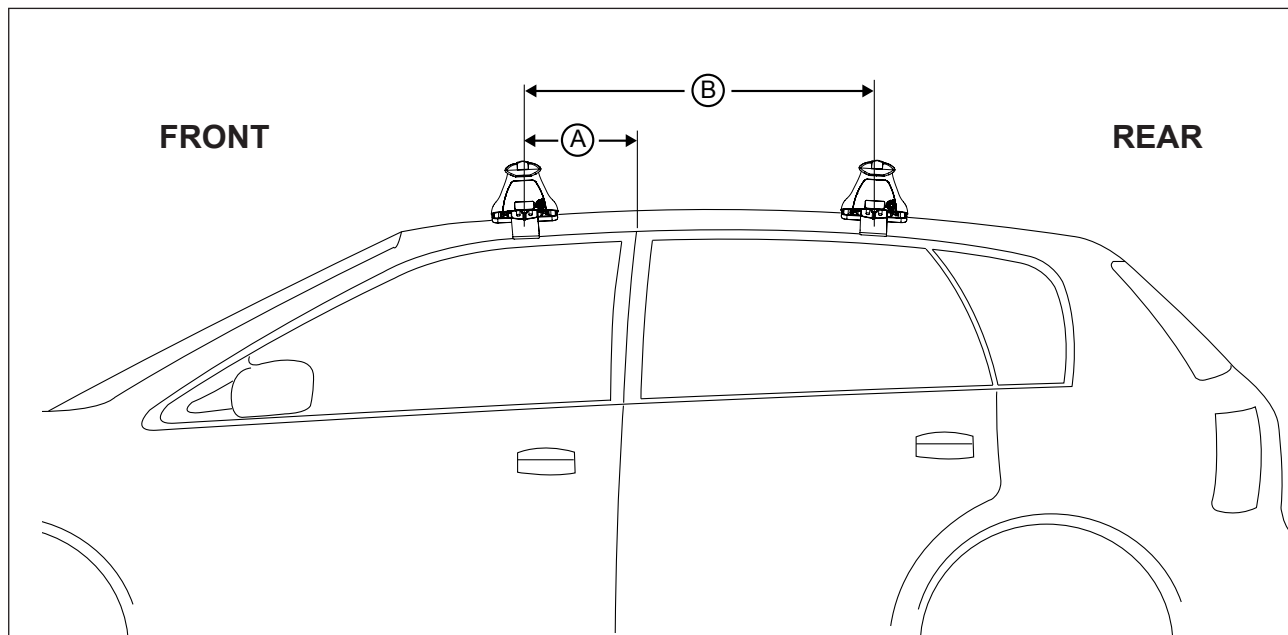

DK039 Rhino-Rack VA, Aero, Euro & HD crossbar instruction

IDENTIFICATION CHART

Vehicle	Date	Crossbar	FRONT CROSSBAR					REAR CROSSBAR					
			Front Right Pad/ Clamp	Front Left Pad/ Clamp	Measurement strip length per side	Measurement strip length per side	Measurement Distance (x)	Foot plate arrow direction	Rear Right Pad/ Clamp	Rear Left Pad/ Clamp	Measurement strip length per side	Measurement strip length per side	Measurement Distance (x)
Hyundai Accent 5dr Hatch	06/00-04/06	1180mm	M367 SUB0146	161mm	106mm	890mm	OUT	M367 114412	M367 114411	159mm	104mm	886mm	OUT
			Arrow FORWARD					Arrow FORWARD					
Hyundai Accent Sedan	06/00-02/03	1180mm	M367 SUB0146	161mm	106mm	890mm	OUT	M367 114412	M367 114411	160mm	105mm	888mm	OUT
			Arrow FORWARD					Arrow FORWARD					

DK039 Rhino-Rack VA, Aero, Euro & HD crossbar instruction

Measurement A: CENTRE of door jamb to CENTRE arrow of leg foot plate.

Measurement B: CENTRE of Front leg foot plate arrow to CENTRE of Rear leg foot plate arrow.

Carrying capacity: Roof rack is rated to 75kg. Please refer to manufacturers handbook for your vehicles maximum roof load capacity. Always use the lower of the two figures.

If your vehicle is not listed on this fitting instruction please refer to your countries Rhino-Rack web site for the latest information.