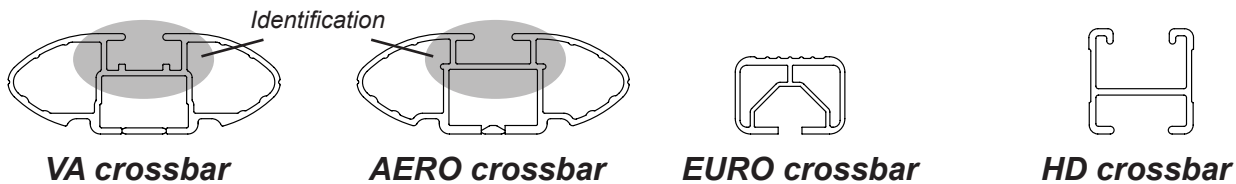

DK039 Rhino-Rack VA, Aero, Euro & HD crossbar instruction

IDENTIFICATION CHART

Vehicle	Date	Crossbar	FRONT CROSSBAR					REAR CROSSBAR					
			Front Right Pad/ Clamp	Front Left Pad/ Clamp	Measurement strip length per side	Measurement strip length per side	Measurement Distance (x)	Foot plate arrow direction	Rear Right Pad/ Clamp	Rear Left Pad/ Clamp	Measurement strip length per side	Measurement strip length per side	Measurement Distance (x)
Hyundai Accent 5dr Hatch	06/00-04/06	1180mm	M367 SUB0146	161mm	106mm	890mm	OUT	M367 114412	M367 114411	159mm	104mm	886mm	OUT
			Arrow FORWARD					Arrow FORWARD					
Hyundai Accent Sedan	06/00-02/03	1180mm	M367 SUB0146	161mm	106mm	890mm	OUT	M367 114412	M367 114411	160mm	105mm	888mm	OUT
			Arrow FORWARD					Arrow FORWARD					

DK039 Rhino-Rack VA, Aero, Euro & HD crossbar instruction

Measurement A: CENTRE of door jamb to CENTRE arrow of leg foot plate.

Measurement B: CENTRE of Front leg foot plate arrow to CENTRE of Rear leg foot plate arrow.