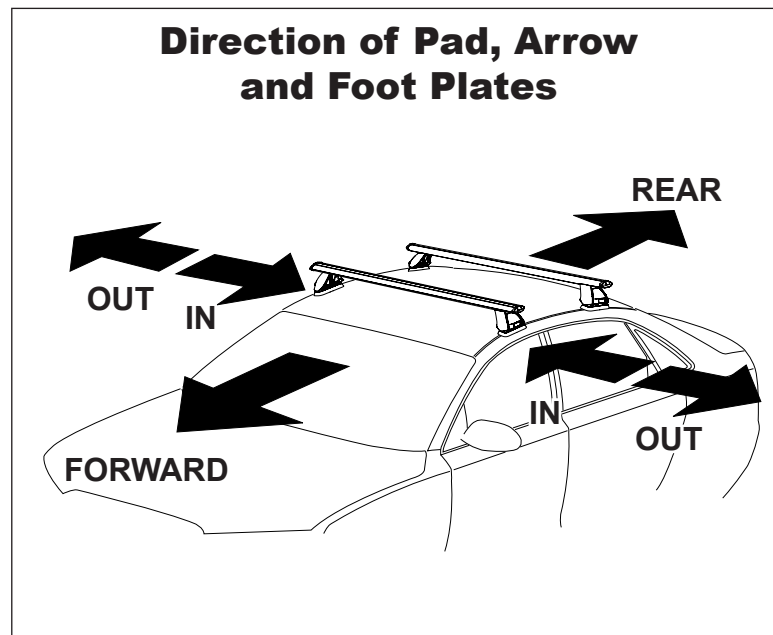

DK039 Rhino-Rack VA, Aero, Euro & HD crossbar instruction

Measurement A: CENTRE of door jamb to CENTRE arrow of leg foot plate.

Measurement B: CENTRE of Front leg foot plate arrow to CENTRE of Rear leg foot plate arrow.

Carrying capacity: Roof rack is rated to 75kg. Please refer to manufacturers handbook for your vehicles maximum roof load capacity. Always use the lower of the two figures.

If your vehicle is not listed on this fitting instruction please refer to your countries Rhino-Rack web site for the latest information.

VEHICLE	Date	Measurement A	Measurement B	Load Rating (includes racks 5kg/11lbs)
Hyundai Accent 5dr Hatch	06/00-04/06	250mm	650mm	75kg / 165lbs
Hyundai Accent Sedan	06/00-02/03	250mm	650mm	75kg / 165lbs