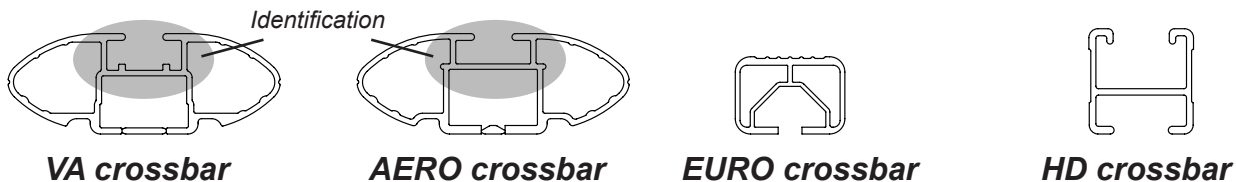

DK037 Rhino-Rack VA, Aero, Euro & HD crossbar instruction

IDENTIFICATION CHART

Vehicle	Date	Crossbar	FRONT CROSSBAR					REAR CROSSBAR						
			Front Right Pad/ Clamp	Front Left Pad/ Clamp	Measurement strip length per side	Measurement strip length per side	Measurement Distance (x)	Foot plate arrow direction	Rear Right Pad/ Clamp	Rear Left Pad/ Clamp	Measurement strip length per side	Measurement strip length per side	Measurement Distance (x)	Foot plate arrow direction
Hyundai Sonata NF 4dr Sedan	2005-2010	1180mm	M506 SUB0151	M505 SUB0151	214mm	159mm	996mm / 39,7/32"	OUT	M505 SUB0256	M506 SUB0256	205mm	150mm	978mm /38,1/2"	OUT
			Arrow OUT						Arrow OUT					
Hyundai Sonica 4dr Sedan	2005-2010	1180mm	M506 SUB0151	M505 SUB0151	214mm	159mm	996mm / 39,7/32"	OUT	M505 SUB0256	M506 SUB0256	205mm	150mm	978mm /38,1/2"	OUT
			Arrow OUT						Arrow OUT					

DK037 Rhino-Rack VA, Aero, Euro & HD crossbar instruction

Measurement A: CENTRE of door jamb to CENTRE arrow of leg foot plate.

Measurement B: CENTRE of Front leg foot plate arrow to CENTRE of Rear leg foot plate arrow.