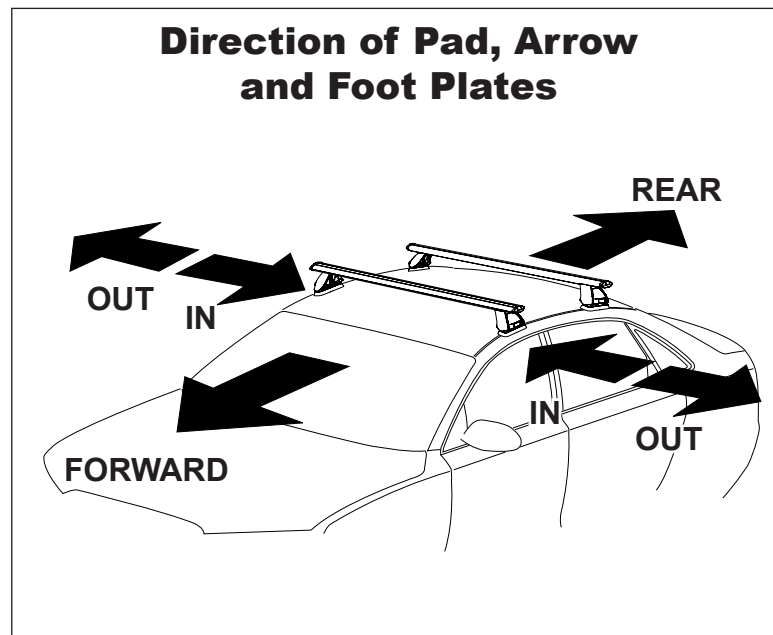

DK037 Rhino-Rack VA, Aero, Euro & HD crossbar instruction

Measurement A: CENTRE of door jamb to CENTRE arrow of leg foot plate.

Measurement B: CENTRE of Front leg foot plate arrow to CENTRE of Rear leg foot plate arrow.

Carrying capacity: Roof rack is rated to 75kg. Please refer to manufacturers handbook for your vehicles maximum roof load capacity. Always use the lower of the two figures.

If your vehicle is not listed on this fitting instruction please refer to your countries Rhino-Rack web site for the latest information.

VEHICLE	Date	Measurement A	Measurement B	Load Rating (includes racks 5kg/11lbs)
Hyundai Sonata NF 4dr Sedan	2005-2010	245mm / 9,41/64"	700mm / 27,9/16"	75kg / 165lbs
Hyundai Sonica 4dr Sedan	2005-2010	245mm / 9,41/64"	700mm / 27,9/16"	75kg / 165lbs