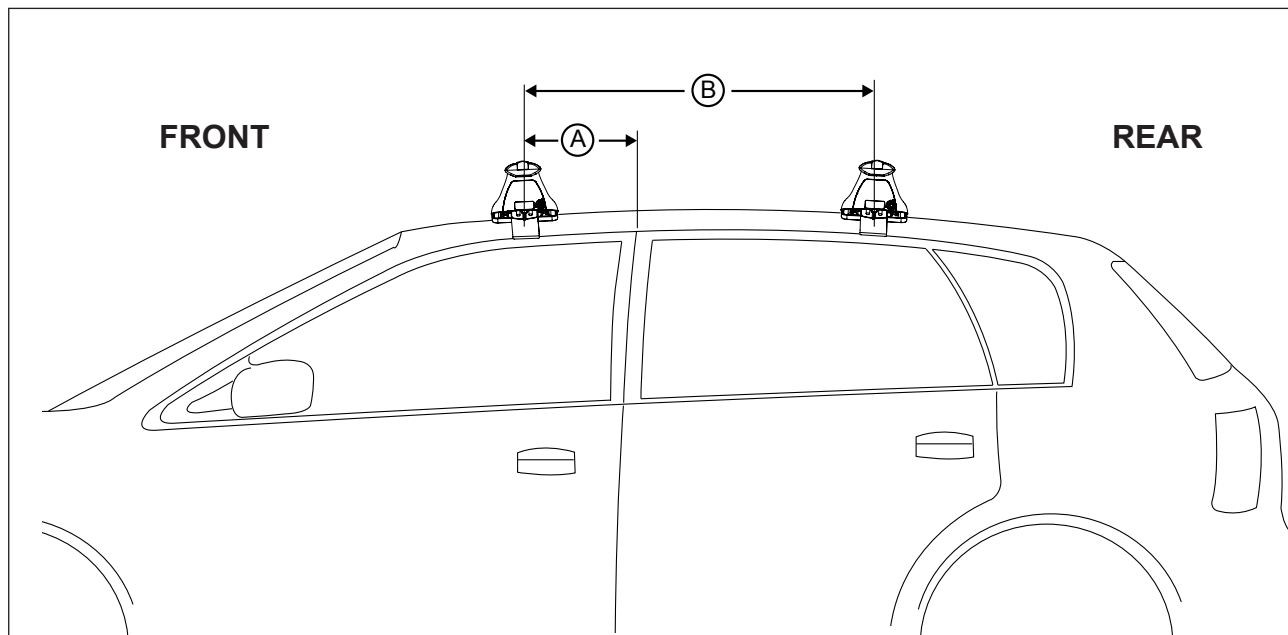

DK037 Rhino-Rack VA, Aero, Euro & HD crossbar instruction

IDENTIFICATION CHART

Vehicle	Date	Crossbar	FRONT CROSSBAR					REAR CROSSBAR						
			Front Right Pad/ Clamp	Front Left Pad/ Clamp	Measurement strip length per side	Measurement strip length per side	Measurement Distance (x)	Foot plate arrow direction	Rear Right Pad/ Clamp	Rear Left Pad/ Clamp	Measurement strip length per side	Measurement strip length per side	Measurement Distance (x)	Foot plate arrow direction
Hyundai Sonata NF 4dr Sedan	2005-2010	1180mm	M506 SUB0151	M505 SUB0151	214mm	159mm	996mm / 39,7/32"	OUT	M505 SUB0256	M506 SUB0256	205mm	150mm	978mm /38,1/2"	OUT
			Arrow OUT						Arrow OUT					
Hyundai Sonica 4dr Sedan	2005-2010	1180mm	M506 SUB0151	M505 SUB0151	214mm	159mm	996mm / 39,7/32"	OUT	M505 SUB0256	M506 SUB0256	205mm	150mm	978mm /38,1/2"	OUT
			Arrow OUT						Arrow OUT					

DK037 Rhino-Rack VA, Aero, Euro & HD crossbar instruction

Measurement A: CENTRE of door jamb to CENTRE arrow of leg foot plate.

Measurement B: CENTRE of Front leg foot plate arrow to CENTRE of Rear leg foot plate arrow.

Carrying capacity: Roof rack is rated to 75kg. Please refer to manufacturers handbook for your vehicles maximum roof load capacity. Always use the lower of the two figures.

If your vehicle is not listed on this fitting instruction please refer to your countries Rhino-Rack web site for the latest information.

VEHICLE	Date	Measurement A	Measurement B	Load Rating (includes racks 5kg/11lbs)
Hyundai Sonata NF 4dr Sedan	2005-2010	245mm / 9,41/64"	700mm / 27,9/16"	75kg / 165lbs
Hyundai Sonica 4dr Sedan	2005-2010	245mm / 9,41/64"	700mm / 27,9/16"	75kg / 165lbs