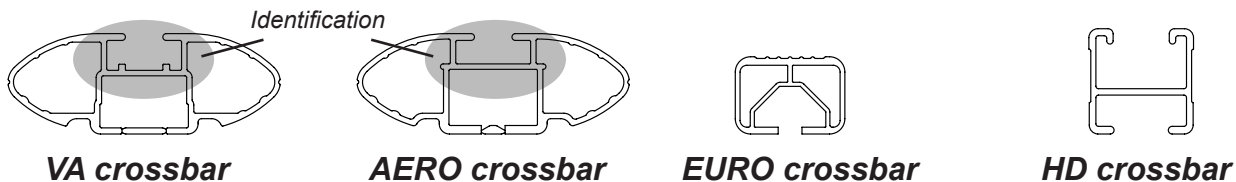

DK034 Rhino-Rack VA, Aero, Euro & HD crossbar instruction

IDENTIFICATION CHART

Vehicle	Date	Crossbar	FRONT CROSSBAR					REAR CROSSBAR						
			Front Right Pad/ Clamp	Front Left Pad/ Clamp	Measurement strip length per side	Measurement strip length per side	Measurement Distance (x)	Foot plate arrow direction	Rear Right Pad/ Clamp	Rear Left Pad/ Clamp	Measurement strip length per side	Measurement strip length per side	Measurement Distance (x)	Foot plate arrow direction
Ford Fiesta 5dr Hatch	04/04 on	1180mm	M367 114488 / 114493		176mm	121mm	920mm	OUT	M365 114488 / 114493		171mm	116mm	910mm	OUT
			Arrow FORWARD						Arrow FORWARD					

DK034 Rhino-Rack VA, Aero, Euro & HD crossbar instruction

Measurement A: CENTRE of door jamb to CENTRE arrow of leg foot plate.

Measurement B: CENTRE of Front leg foot plate arrow to CENTRE of Rear leg foot plate arrow.