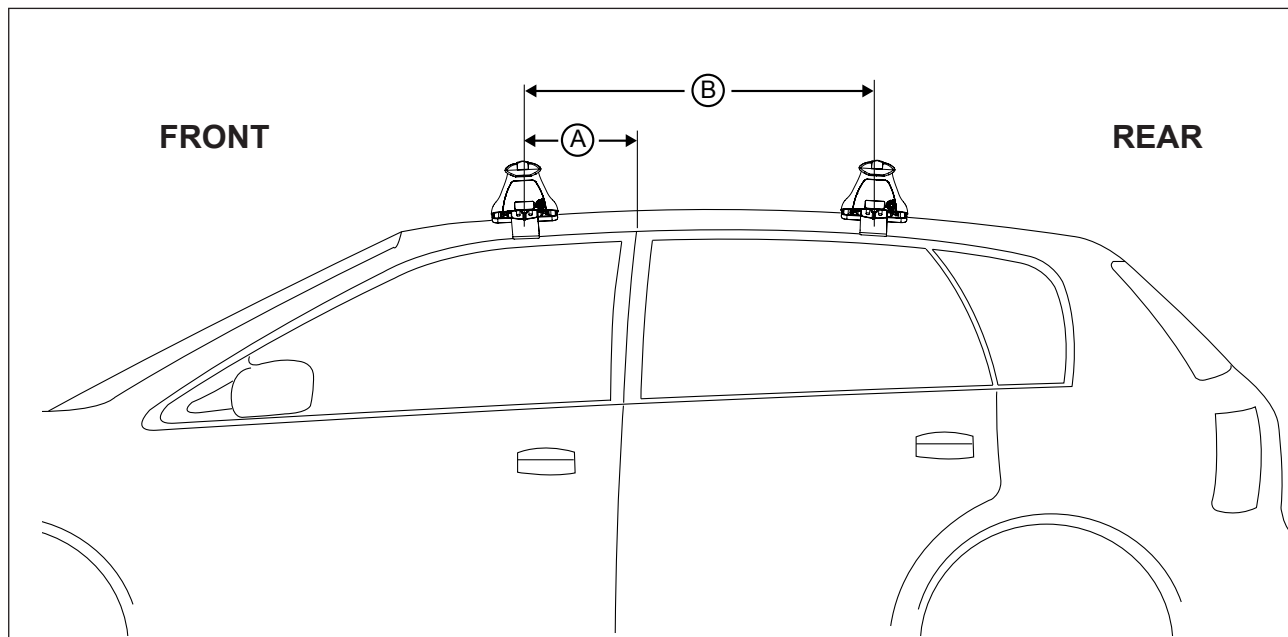

DK034 Rhino-Rack VA, Aero, Euro & HD crossbar instruction

Measurement A: CENTRE of door jamb to CENTRE arrow of leg foot plate.

Measurement B: CENTRE of Front leg foot plate arrow to CENTRE of Rear leg foot plate arrow.

Carrying capacity: Roof rack is rated to 75kg. Please refer to manufacturers handbook for your vehicles maximum roof load capacity. Always use the lower of the two figures.

If your vehicle is not listed on this fitting instruction please refer to your countries Rhino-Rack web site for the latest information.

VEHICLE	Date	Measurement A	Measurement B	Load Rating (includes racks 5kg/11lbs)
Ford Fiesta 5dr Hatch	04/04 on	200mm	700mm	75kg / 165lbs