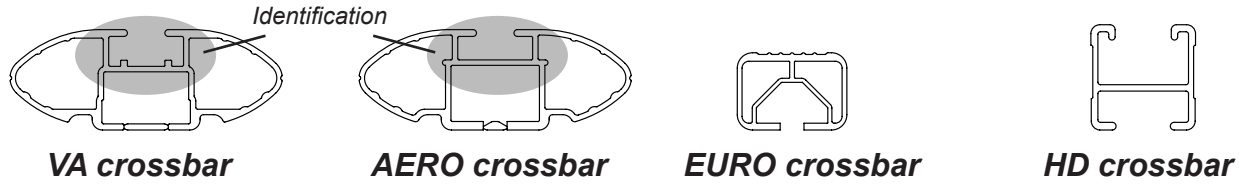

DK032 Rhino-Rack VA, Aero, Euro & HD crossbar instruction

IDENTIFICATION CHART

Vehicle	Date	Crossbar	FRONT CROSSBAR					REAR CROSSBAR						
			Front Right Pad/ Clamp	Front Left Pad/ Clamp	Measurement strip length per side	Measurement strip length per side	Measurement Distance (x)	Foot plate arrow direction	Rear Right Pad/ Clamp	Rear Left Pad/ Clamp	Measurement strip length per side	Measurement strip length per side	Measurement Distance (x)	Foot plate arrow direction
Mercedes E240 Sedan	'95-08/02	1260mm	M367 114461		170mm	57mm	988mm	OUT	M367 114488 / 114499		184mm	71mm	1016mm	OUT
			Arrow FORWARD						Arrow FORWARD					

DK032 Rhino-Rack VA, Aero, Euro & HD crossbar instruction

Measurement A: CENTRE of door jamb to CENTRE arrow of leg foot plate.

Measurement B: CENTRE of Front leg foot plate arrow to CENTRE of Rear leg foot plate arrow.

Carrying capacity: Roof rack is rated to 75kg. Please refer to manufacturers handbook for your vehicles maximum roof load capacity. Always use the lower of the two figures.

If your vehicle is not listed on this fitting instruction please refer to your countries Rhino-Rack web site for the latest information.