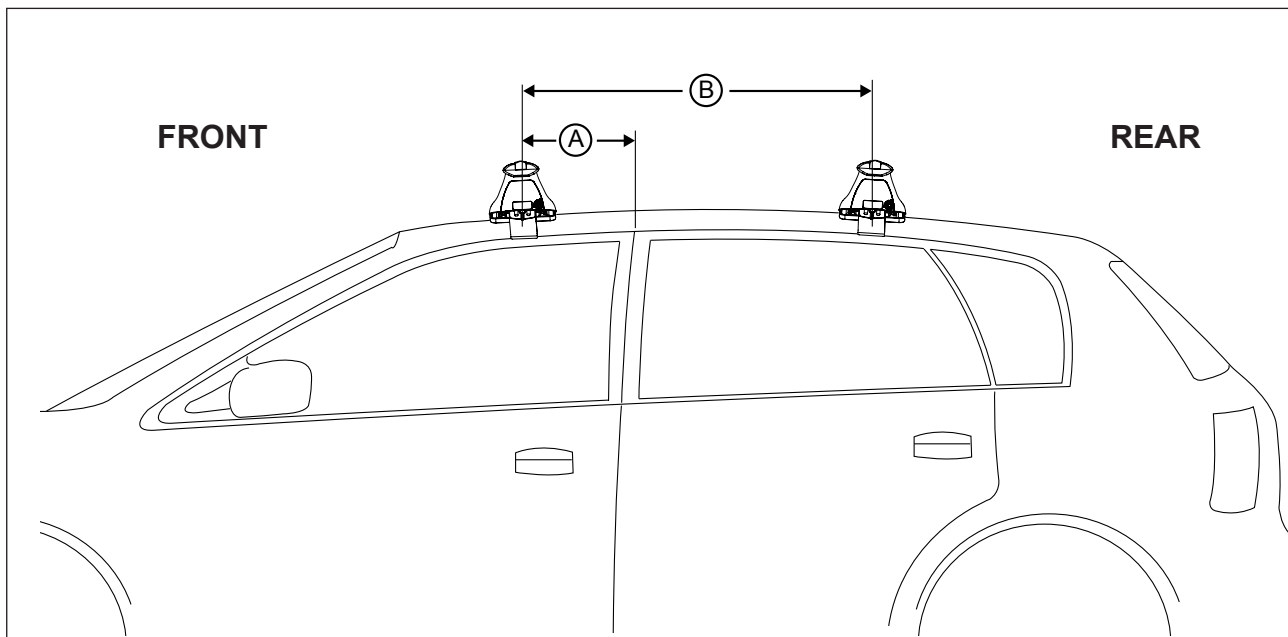

DK032 Rhino-Rack VA, Aero, Euro & HD crossbar instruction

Measurement A: CENTRE of door jamb to CENTRE arrow of leg foot plate.

Measurement B: CENTRE of Front leg foot plate arrow to CENTRE of Rear leg foot plate arrow.

Carrying capacity: Roof rack is rated to 75kg. Please refer to manufacturers handbook for your vehicles maximum roof load capacity. Always use the lower of the two figures.

If your vehicle is not listed on this fitting instruction please refer to your countries Rhino-Rack web site for the latest information.

VEHICLE	Date	Measurement A	Measurement B	Load Rating (includes racks 5kg/11lbs)
Mercedes E240 Sedan	'95-08/02	300mm	700mm	75kg / 165lbs