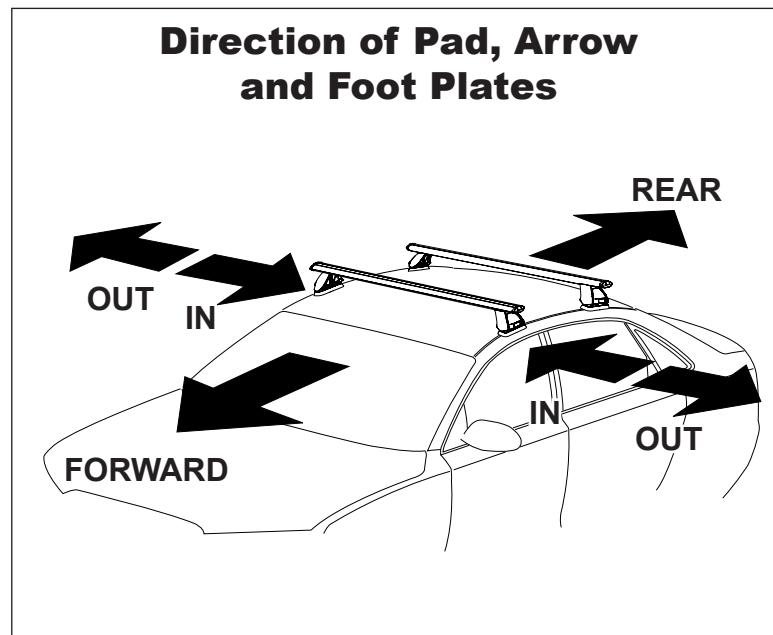

DK031 Rhino-Rack VA, Aero, Euro & HD crossbar instruction

Measurement A: CENTRE of door jamb to CENTRE arrow of leg foot plate.

Measurement B: CENTRE of Front leg foot plate arrow to CENTRE of Rear leg foot plate arrow.

Carrying capacity: Roof rack is rated to 75kg. Please refer to manufacturers handbook for your vehicles maximum roof load capacity. Always use the lower of the two figures.

If your vehicle is not listed on this fitting instruction please refer to your countries Rhino-Rack web site for the latest information.

VEHICLE	Date	Measurement A	Measurement B	Load Rating (includes racks 5kg/11lbs)
Toyota Hilux Dual Cab	04/05-	300mm / 11,13/16"	700mm / 27,9/16"	75kg / 165lbs
Audi A4, S4, RS4 - B6 4dr Sedan	06/01-05/04	335mm / 13,3/16"	700mm / 27,9/16"	75kg / 165lbs
Audi A4, S4, RS4 - B7 4dr Sedan	03/05-03/08	335mm / 13,3/16"	700mm / 27,9/16"	75kg / 165lbs