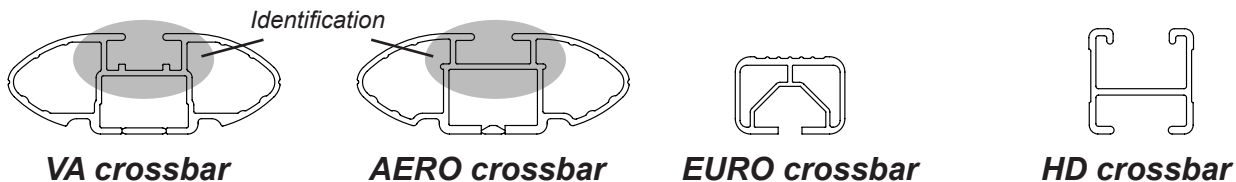

DK031 Rhino-Rack VA, Aero, Euro & HD crossbar instruction

IDENTIFICATION CHART

Vehicle	Date	Crossbar	FRONT CROSSBAR					REAR CROSSBAR				
			Front Right Pad/Clamp	Front Left Pad/Clamp	Measurement strip length per side	Measurement strip length per side	Measurement Distance (x)	Foot plate arrow direction	Rear Right Pad/Clamp	Rear Left Pad/Clamp	Measurement strip length per side	Measurement strip length per side
Toyota Hilux Dual Cab	04/05-	1260mm	M368 SUB0144	186mm	73mm	1020mm / 40,5/32"	OUT	M368 SUB0144	189mm	77mm	1028mm / 40,15/32"	OUT
			Arrow OUT					Arrow OUT				
Audi A4, S4, RS4 - B6 4dr Sedan	06/01-05/04	1180mm	M368 SUB0144	185mm	130mm	938mm / 36,59/64"	OUT	M368 SUB0144	168mm	113mm	904mm / 35,19/32"	OUT
			Arrow OUT					Arrow OUT				
Audi A4, S4, RS4 - B7 4dr Sedan	03/05-03/08	1180mm	M368 SUB0144	185mm	130mm	938mm / 36,59/64"	OUT	M368 SUB0144	168mm	113mm	904mm / 35,19/32"	OUT
			Arrow OUT					Arrow OUT				

DK031 Rhino-Rack VA, Aero, Euro & HD crossbar instruction

Measurement A: CENTRE of door jamb to CENTRE arrow of leg foot plate.

Measurement B: CENTRE of Front leg foot plate arrow to CENTRE of Rear leg foot plate arrow.