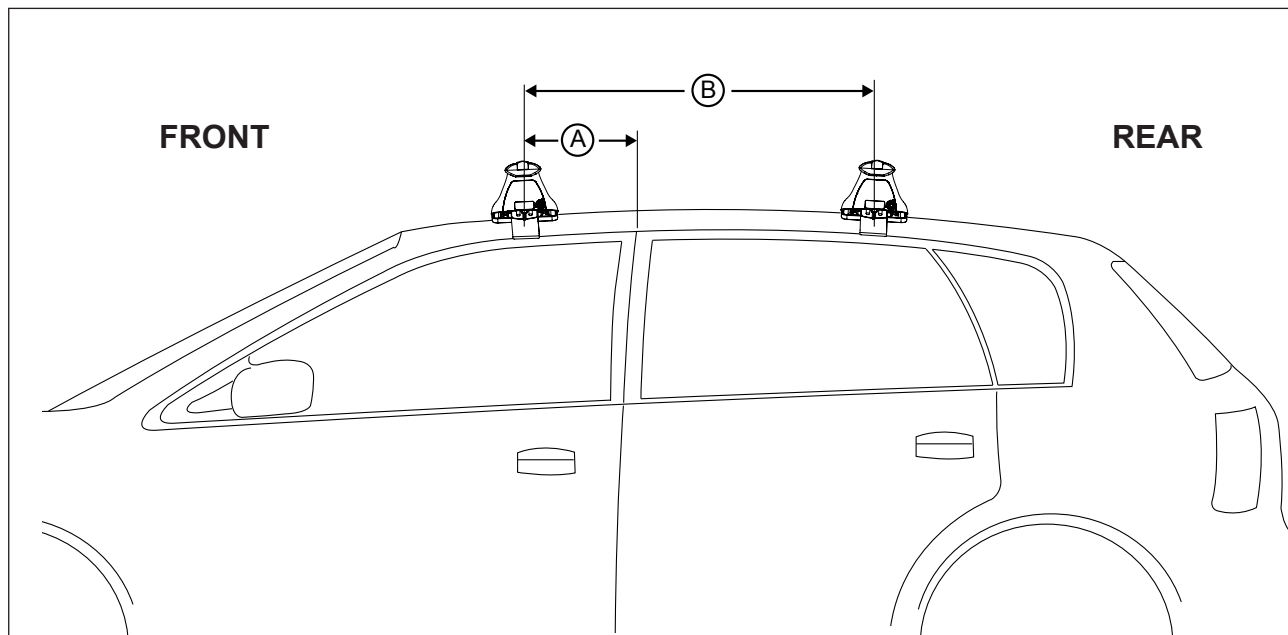

DK031 Rhino-Rack VA, Aero, Euro & HD crossbar instruction

IDENTIFICATION CHART

Vehicle	Date	Crossbar	FRONT CROSSBAR					REAR CROSSBAR				
			Front Right Pad/Clamp	Front Left Pad/Clamp	Measurement strip length per side	Measurement strip length per side	Measurement Distance (x)	Foot plate arrow direction	Rear Right Pad/Clamp	Rear Left Pad/Clamp	Measurement strip length per side	Measurement strip length per side
Toyota Hilux Dual Cab	04/05-	1260mm	M368 SUB0144	186mm	73mm	1020mm / 40,5/32"	OUT	M368 SUB0144	189mm	77mm	1028mm / 40,15/32"	OUT
			Arrow OUT					Arrow OUT				
Audi A4, S4, RS4 - B6 4dr Sedan	06/01-05/04	1180mm	M368 SUB0144	185mm	130mm	938mm / 36,59/64"	OUT	M368 SUB0144	168mm	113mm	904mm / 35,19/32"	OUT
			Arrow OUT					Arrow OUT				
Audi A4, S4, RS4 - B7 4dr Sedan	03/05-03/08	1180mm	M368 SUB0144	185mm	130mm	938mm / 36,59/64"	OUT	M368 SUB0144	168mm	113mm	904mm / 35,19/32"	OUT
			Arrow OUT					Arrow OUT				

DK031 Rhino-Rack VA, Aero, Euro & HD crossbar instruction

Measurement A: CENTRE of door jamb to CENTRE arrow of leg foot plate.

Measurement B: CENTRE of Front leg foot plate arrow to CENTRE of Rear leg foot plate arrow.

Carrying capacity: Roof rack is rated to 75kg. Please refer to manufacturers handbook for your vehicles maximum roof load capacity. Always use the lower of the two figures.

If your vehicle is not listed on this fitting instruction please refer to your countries Rhino-Rack web site for the latest information.