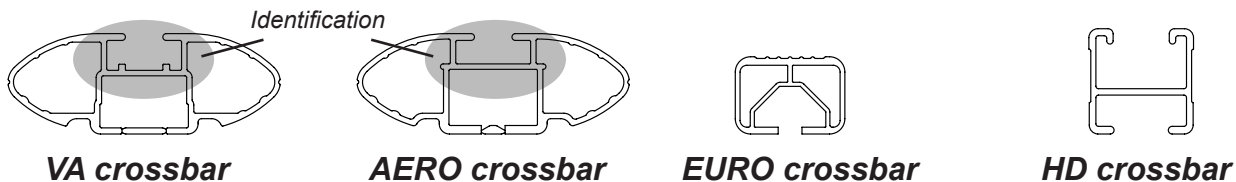

DK024 Rhino-Rack VA, Aero, Euro & HD crossbar instruction

IDENTIFICATION CHART

Vehicle	Date	Crossbar	FRONT CROSSBAR					REAR CROSSBAR				
			Front Right Pad/Clamp	Front Left Pad/Clamp	Measurement strip length per side	Measurement strip length per side	Measurement Distance (x)	Foot plate arrow direction	Rear Right Pad/Clamp	Rear Left Pad/Clamp	Measurement strip length per side	Measurement strip length per side
Kia Cerato 4dr Sedan	07/2004 on	1180mm / 46,29/64"	M366 SUB0150	186mm	131mm	940mm / 37,1/64"	IN	M366 SUB0150	183mm	128mm	934mm / 36,39/64"	IN
			Arrow FORWARD					Arrow FORWARD				
Toyota Rav 4 5dr Wagon	07/2000-09/2003	1260mm / 49,19/32"	M366 SUB0150	172mm	59mm	992mm / 39,1/16"	OUT	M366 SUB0150	176mm	63mm	1000mm / 39,3/8"	OUT
			Arrow FORWARD					Arrow FORWARD				
Chevrolet Aveo LS 4dr Sedan	2007 on	1180mm / 46,29/64"	M366 SUB0150	175mm	120mm	918mm / 36,9/64"	OUT	M366 SUB0150	149mm	94mm	866mm / 34,3/32"	OUT
			Arrow FORWARD					Arrow FORWARD				

DK024 Rhino-Rack VA, Aero, Euro & HD crossbar instruction

Measurement A: CENTRE of door jamb to CENTRE arrow of leg foot plate.

Measurement B: CENTRE of Front leg foot plate arrow to CENTRE of Rear leg foot plate arrow.