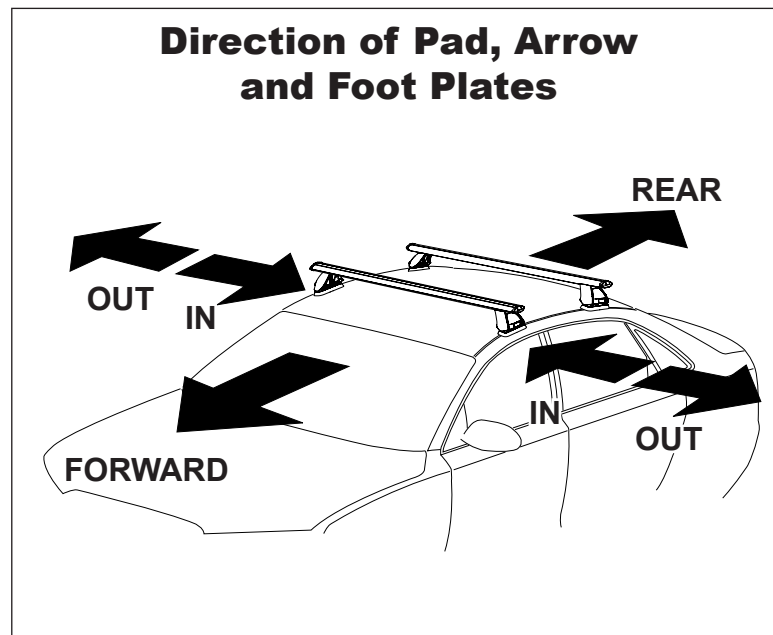

DK024 Rhino-Rack VA, Aero, Euro & HD crossbar instruction

Measurement A: CENTRE of door jamb to CENTRE arrow of leg foot plate.

Measurement B: CENTRE of Front leg foot plate arrow to CENTRE of Rear leg foot plate arrow.

Carrying capacity: Roof rack is rated to 75kg. Please refer to manufacturers handbook for your vehicles maximum roof load capacity. Always use the lower of the two figures.

If your vehicle is not listed on this fitting instruction please refer to your countries Rhino-Rack web site for the latest information.

VEHICLE	Date	Measurement A	Measurement B	Load Rating (includes racks 5kg/11lbs)
Kia Cerato 4dr Sedan	07/2004 on	240mm / 9,29/64"	640mm / 25,13/64"	50kg / 110lbs
Toyota Rav 4 5dr Wagon	07/2000-09/2003	200mm / 7,7/8"	700mm / 27,9/16"	75kg / 165lbs
Chevrolet Aveo LS 4dr Sedan	2007 on	340mm / 13,25/64"	700mm / 27,9/16"	50kg / 110lbs