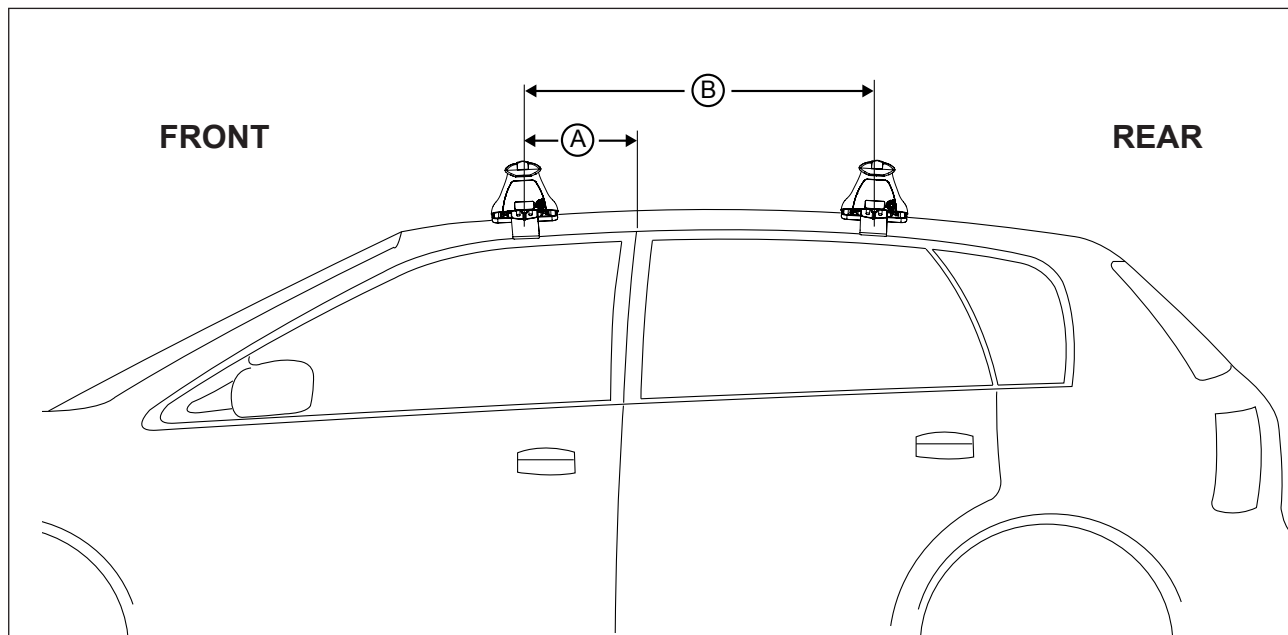

DK024 Rhino-Rack VA, Aero, Euro & HD crossbar instruction

IDENTIFICATION CHART

Vehicle	Date	Crossbar	FRONT CROSSBAR					REAR CROSSBAR				
			Front Right Pad/Clamp	Front Left Pad/Clamp	Measurement strip length per side	Measurement strip length per side	Measurement Distance (x)	Foot plate arrow direction	Rear Right Pad/Clamp	Rear Left Pad/Clamp	Measurement strip length per side	Measurement strip length per side
Kia Cerato 4dr Sedan	07/2004 on	1180mm / 46,29/64"	M366 SUB0150	186mm	131mm	940mm / 37,1/64"	IN	M366 SUB0150	183mm	128mm	934mm / 36,39/64"	IN
			Arrow FORWARD					Arrow FORWARD				
Toyota Rav 4 5dr Wagon	07/2000-09/2003	1260mm / 49,19/32"	M366 SUB0150	172mm	59mm	992mm / 39,1/16"	OUT	M366 SUB0150	176mm	63mm	1000mm / 39,3/8"	OUT
			Arrow FORWARD					Arrow FORWARD				
Chevrolet Aveo LS 4dr Sedan	2007 on	1180mm / 46,29/64"	M366 SUB0150	175mm	120mm	918mm / 36,9/64"	OUT	M366 SUB0150	149mm	94mm	866mm / 34,3/32"	OUT
			Arrow FORWARD					Arrow FORWARD				

DK024 Rhino-Rack VA, Aero, Euro & HD crossbar instruction

Measurement A: CENTRE of door jamb to CENTRE arrow of leg foot plate.

Measurement B: CENTRE of Front leg foot plate arrow to CENTRE of Rear leg foot plate arrow.

Carrying capacity: Roof rack is rated to 75kg. Please refer to manufacturers handbook for your vehicles maximum roof load capacity. Always use the lower of the two figures.

If your vehicle is not listed on this fitting instruction please refer to your countries Rhino-Rack web site for the latest information.