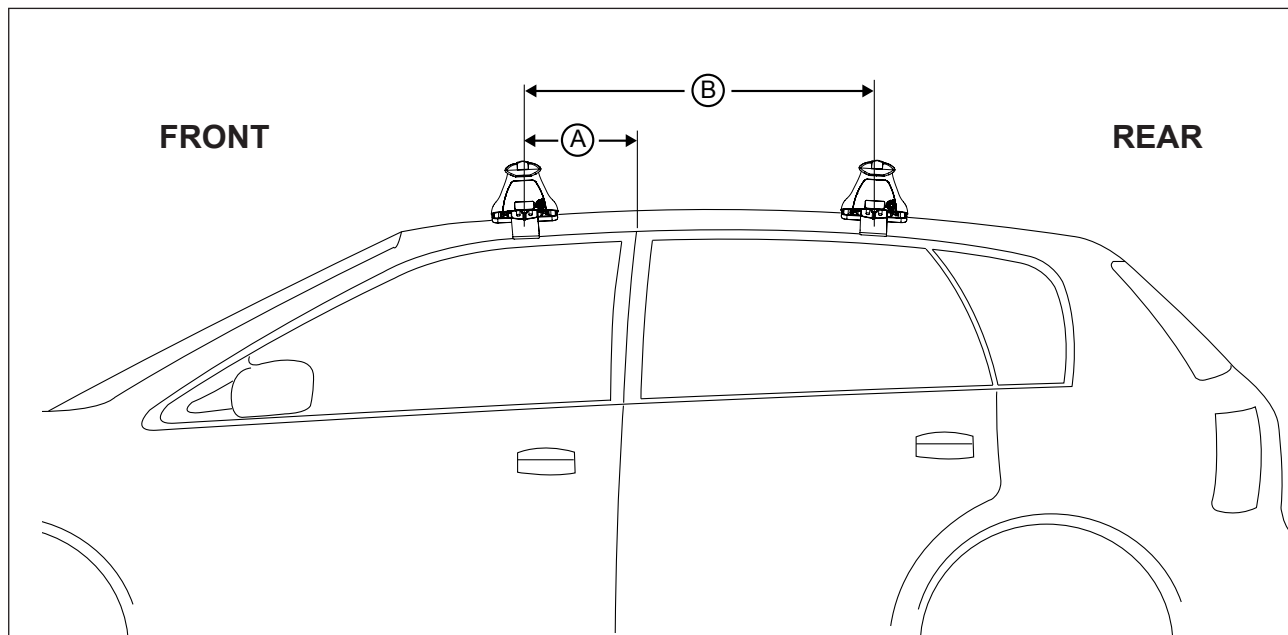

DK021 Rhino-Rack VA, Aero, Euro & HD crossbar instruction

IDENTIFICATION CHART

Vehicle	Date	Crossbar	FRONT CROSSBAR					REAR CROSSBAR				
			Front Right Pad/ Clamp	Front Left Pad/ Clamp	Measurement strip length per side	Measurement strip length per side	Measurement Distance (x)	Foot plate arrow direction	Rear Right Pad/ Clamp	Rear Left Pad/ Clamp	Measurement strip length per side	Measurement strip length per side
Honda MDX SUV	2003-2006	1375mm	M366 114490	189mm	134mm	1141mm / 44,59/64"	OUT	M366 114490	189mm	134mm	1141mm / 44,59/64"	OUT
			Arrow FORWARD					Arrow FORWARD				
Acura MDX SUV	2001-2006	1375mm	M366 114490	189mm	134mm	1141mm / 44,59/64"	OUT	M366 114490	189mm	134mm	1141mm / 44,59/64"	OUT
			Arrow FORWARD					Arrow FORWARD				
Toyota Rav4 5dr Wagon	1995-2000	1180mm	M366 114490	172mm	117mm	912mm / 35,29/32"	OUT	M366 114490	178mm	123mm	924mm / 36,3/8"	OUT
			Arrow FORWARD					Arrow FORWARD				

DK021 Rhino-Rack VA, Aero, Euro & HD crossbar instruction

Measurement A: CENTRE of door jamb to CENTRE arrow of leg foot plate.

Measurement B: CENTRE of Front leg foot plate arrow to CENTRE of Rear leg foot plate arrow.

Carrying capacity: Roof rack is rated to 75kg. Please refer to manufacturers handbook for your vehicles maximum roof load capacity. Always use the lower of the two figures.

If your vehicle is not listed on this fitting instruction please refer to your countries Rhino-Rack web site for the latest information.

VEHICLE	Date	Measurement A	Measurement B	Load Rating (includes racks 5kg/ 11lbs)
Honda MDX SUV	2003-2006	300mm / 11,13/16"	700mm / 27,9/16"	75kg / 165lbs
Acura MDX SUV	2001-2006	300mm / 11,13/16"	700mm / 27,9/16"	75kg / 165lbs
Toyota Rav4 5dr Wagon	1995-2000	250mm / 9,27/32"	800mm / 31,1/2"	75kg / 165lbs