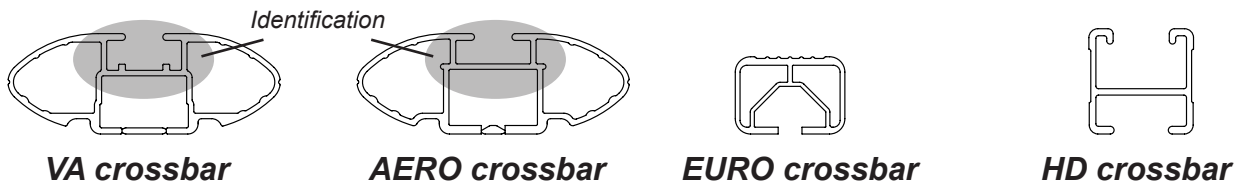

DK021 Rhino-Rack VA, Aero, Euro & HD crossbar instruction

IDENTIFICATION CHART

Vehicle	Date	Crossbar	FRONT CROSSBAR					REAR CROSSBAR				
			Front Right Pad/ Clamp	Front Left Pad/ Clamp	Measurement strip length per side	Measurement strip length per side	Measurement Distance (x)	Foot plate arrow direction	Rear Right Pad/ Clamp	Rear Left Pad/ Clamp	Measurement strip length per side	Measurement strip length per side
Honda MDX SUV	2003-2006	1375mm	M366 114490	189mm	134mm	1141mm / 44,59/64"	OUT	M366 114490	189mm	134mm	1141mm / 44,59/64"	OUT
			Arrow FORWARD					Arrow FORWARD				
Acura MDX SUV	2001-2006	1375mm	M366 114490	189mm	134mm	1141mm / 44,59/64"	OUT	M366 114490	189mm	134mm	1141mm / 44,59/64"	OUT
			Arrow FORWARD					Arrow FORWARD				
Toyota Rav4 5dr Wagon	1995-2000	1180mm	M366 114490	172mm	117mm	912mm / 35,29/32"	OUT	M366 114490	178mm	123mm	924mm / 36,3/8"	OUT
			Arrow FORWARD					Arrow FORWARD				

DK021 Rhino-Rack VA, Aero, Euro & HD crossbar instruction

Measurement A: CENTRE of door jamb to CENTRE arrow of leg foot plate.

Measurement B: CENTRE of Front leg foot plate arrow to CENTRE of Rear leg foot plate arrow.