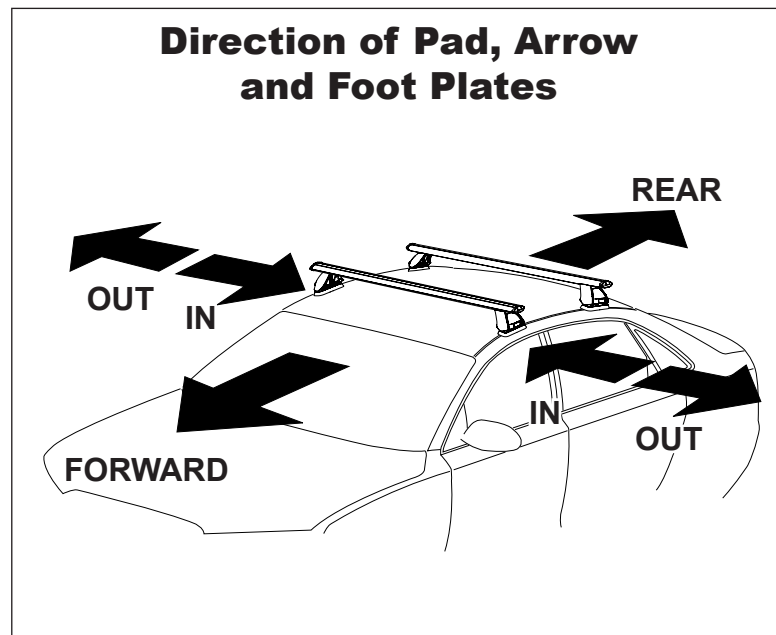

DK021 Rhino-Rack VA, Aero, Euro & HD crossbar instruction

Measurement A: CENTRE of door jamb to CENTRE arrow of leg foot plate.

Measurement B: CENTRE of Front leg foot plate arrow to CENTRE of Rear leg foot plate arrow.

Carrying capacity: Roof rack is rated to 75kg. Please refer to manufacturers handbook for your vehicles maximum roof load capacity. Always use the lower of the two figures.

If your vehicle is not listed on this fitting instruction please refer to your countries Rhino-Rack web site for the latest information.

VEHICLE	Date	Measurement A	Measurement B	Load Rating (includes racks 5kg/ 11lbs)
Honda MDX SUV	2003-2006	300mm / 11,13/16"	700mm / 27,9/16"	75kg / 165lbs
Acura MDX SUV	2001-2006	300mm / 11,13/16"	700mm / 27,9/16"	75kg / 165lbs
Toyota Rav4 5dr Wagon	1995-2000	250mm / 9,27/32"	800mm / 31,1/2"	75kg / 165lbs