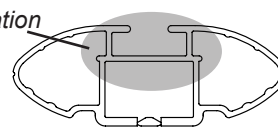

DK017 Rhino-Rack VA, Aero, Euro & HD crossbar instruction

IDENTIFICATION CHART

VA crossbar

AERO crossbar

EURO crossbar

HD crossbar

Vehicle	Date	Crossbar	FRONT CROSSBAR					REAR CROSSBAR						
			Front Right Pad/ Clamp	Front Left Pad/ Clamp	Measurement strip length per side	Measurement strip length per side	Measurement Distance (x)	Foot plate arrow direction	Rear Right Pad/ Clamp	Rear Left Pad/ Clamp	Measurement strip length per side	Measurement strip length per side	Measurement Distance (x)	Foot plate arrow direction
Nissan Pulsar Sedan	10/95-06/00	1060mm	M365 114492/114501		193mm	83mm	840mm	OUT	M365 114492/114501		191mm	81mm	836mm	OUT
			Arrow FORWARD	Arrow FORWARD										
Nissan Pulsar Sedan	07/00-01/06	1060mm	M365 114492/114501		183mm	73mm	820mm	OUT	M365 114492/114501		116mm	66mm	806mm	OUT
			Arrow FORWARD	Arrow FORWARD										
Nissan Pulsar 5dr Hatch	10/95-06/00	1060mm	M365 114492/114501		193mm	83mm	840mm	OUT	M365 114492/114501		192mm	82mm	838mm	OUT
			Arrow FORWARD	Arrow FORWARD										
Nissan Pulsar 5dr Hatch	06/01-01/06	1060mm	M365 114492/114501		182mm	72mm	818mm	OUT	M365 114492/114501		111mm	61mm	796mm	OUT
			Arrow FORWARD	Arrow FORWARD										
Nissan Maxima A33 Sedan	12/99-04	1180mm	M365 114492/114501		179mm	124mm	926mm	OUT	M365 114492/114501		171mm	116mm	455mm	OUT
			Arrow FORWARD	Arrow FORWARD										

DK017 Rhino-Rack VA, Aero, Euro & HD crossbar instruction

Measurement A: CENTRE of door jamb to CENTRE arrow of leg foot plate.

Measurement B: CENTRE of Front leg foot plate arrow to CENTRE of Rear leg foot plate arrow.