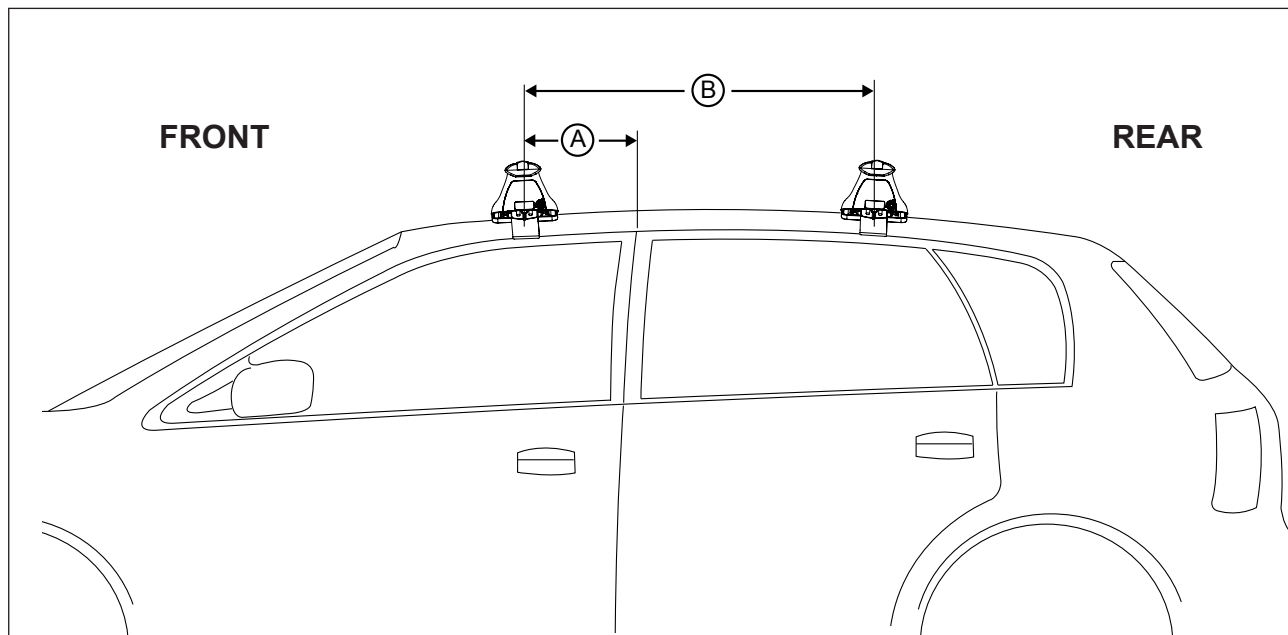

DK017 Rhino-Rack VA, Aero, Euro & HD crossbar instruction

IDENTIFICATION CHART

VA crossbar

AERO crossbar

EURO crossbar

HD crossbar

Vehicle	Date	Crossbar	FRONT CROSSBAR					REAR CROSSBAR						
			Front Right Pad/ Clamp	Front Left Pad/ Clamp	Measurement strip length per side	Measurement strip length per side	Measurement Distance (x)	Foot plate arrow direction	Rear Right Pad/ Clamp	Rear Left Pad/ Clamp	Measurement strip length per side	Measurement strip length per side	Measurement Distance (x)	Foot plate arrow direction
Nissan Pulsar Sedan	10/95-06/00	1060mm	M365 114492/114501		193mm	83mm	840mm	OUT	M365 114492/114501		191mm	81mm	836mm	OUT
			Arrow FORWARD	Arrow FORWARD										
Nissan Pulsar Sedan	07/00-01/06	1060mm	M365 114492/114501		183mm	73mm	820mm	OUT	M365 114492/114501		116mm	66mm	806mm	OUT
			Arrow FORWARD	Arrow FORWARD										
Nissan Pulsar 5dr Hatch	10/95-06/00	1060mm	M365 114492/114501		193mm	83mm	840mm	OUT	M365 114492/114501		192mm	82mm	838mm	OUT
			Arrow FORWARD	Arrow FORWARD										
Nissan Pulsar 5dr Hatch	06/01-01/06	1060mm	M365 114492/114501		182mm	72mm	818mm	OUT	M365 114492/114501		111mm	61mm	796mm	OUT
			Arrow FORWARD	Arrow FORWARD										
Nissan Maxima A33 Sedan	12/99-04	1180mm	M365 114492/114501		179mm	124mm	926mm	OUT	M365 114492/114501		171mm	116mm	455mm	OUT
			Arrow FORWARD	Arrow FORWARD										

DK017 Rhino-Rack VA, Aero, Euro & HD crossbar instruction

Measurement A: CENTRE of door jamb to CENTRE arrow of leg foot plate.

Measurement B: CENTRE of Front leg foot plate arrow to CENTRE of Rear leg foot plate arrow.

Carrying capacity: Roof rack is rated to 75kg. Please refer to manufacturers handbook for your vehicles maximum roof load capacity. Always use the lower of the two figures.

If your vehicle is not listed on this fitting instruction please refer to your countries Rhino-Rack web site for the latest information.