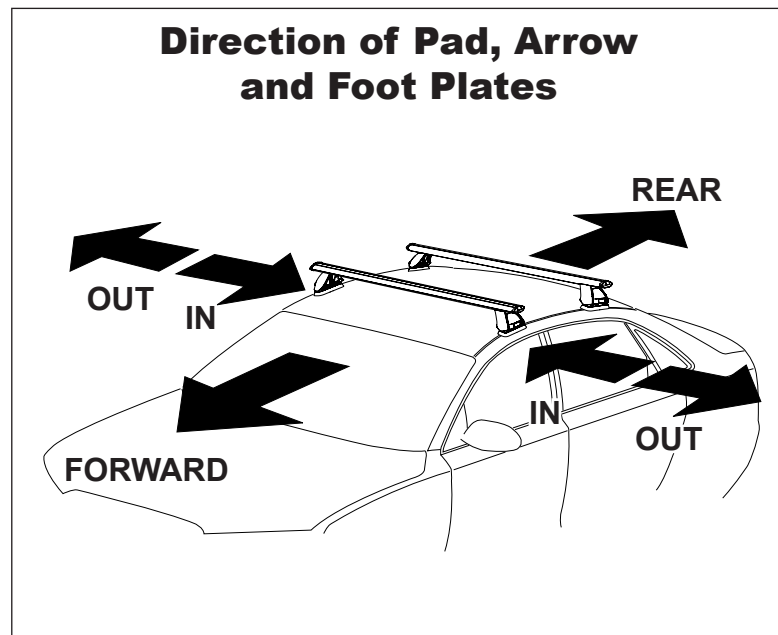

DK017 Rhino-Rack VA, Aero, Euro & HD crossbar instruction

Measurement A: CENTRE of door jamb to CENTRE arrow of leg foot plate.

Measurement B: CENTRE of Front leg foot plate arrow to CENTRE of Rear leg foot plate arrow.

Carrying capacity: Roof rack is rated to 75kg. Please refer to manufacturers handbook for your vehicles maximum roof load capacity. Always use the lower of the two figures.

If your vehicle is not listed on this fitting instruction please refer to your countries Rhino-Rack web site for the latest information.

VEHICLE	Date	Measurement A	Measurement B	Load Rating (includes racks 5kg/ 11lbs)
Nissan Pulsar Sedan	10/95-06/00	340mm	565mm	50kg / 110lbs
Nissan Pulsar Sedan	07/00-01/06	315mm	600mm	50kg / 110lbs
Nissan Pulsar 5dr Hatch	10/95-06/00	300mm	600mm	50kg / 110lbs
Nissan Pulsar 5dr Hatch	06/01-01/06	300mm	700mm	50kg / 110lbs
Nissan Maxima A33 Sedan	12/99-04	300mm	600mm	50kg / 110lbs